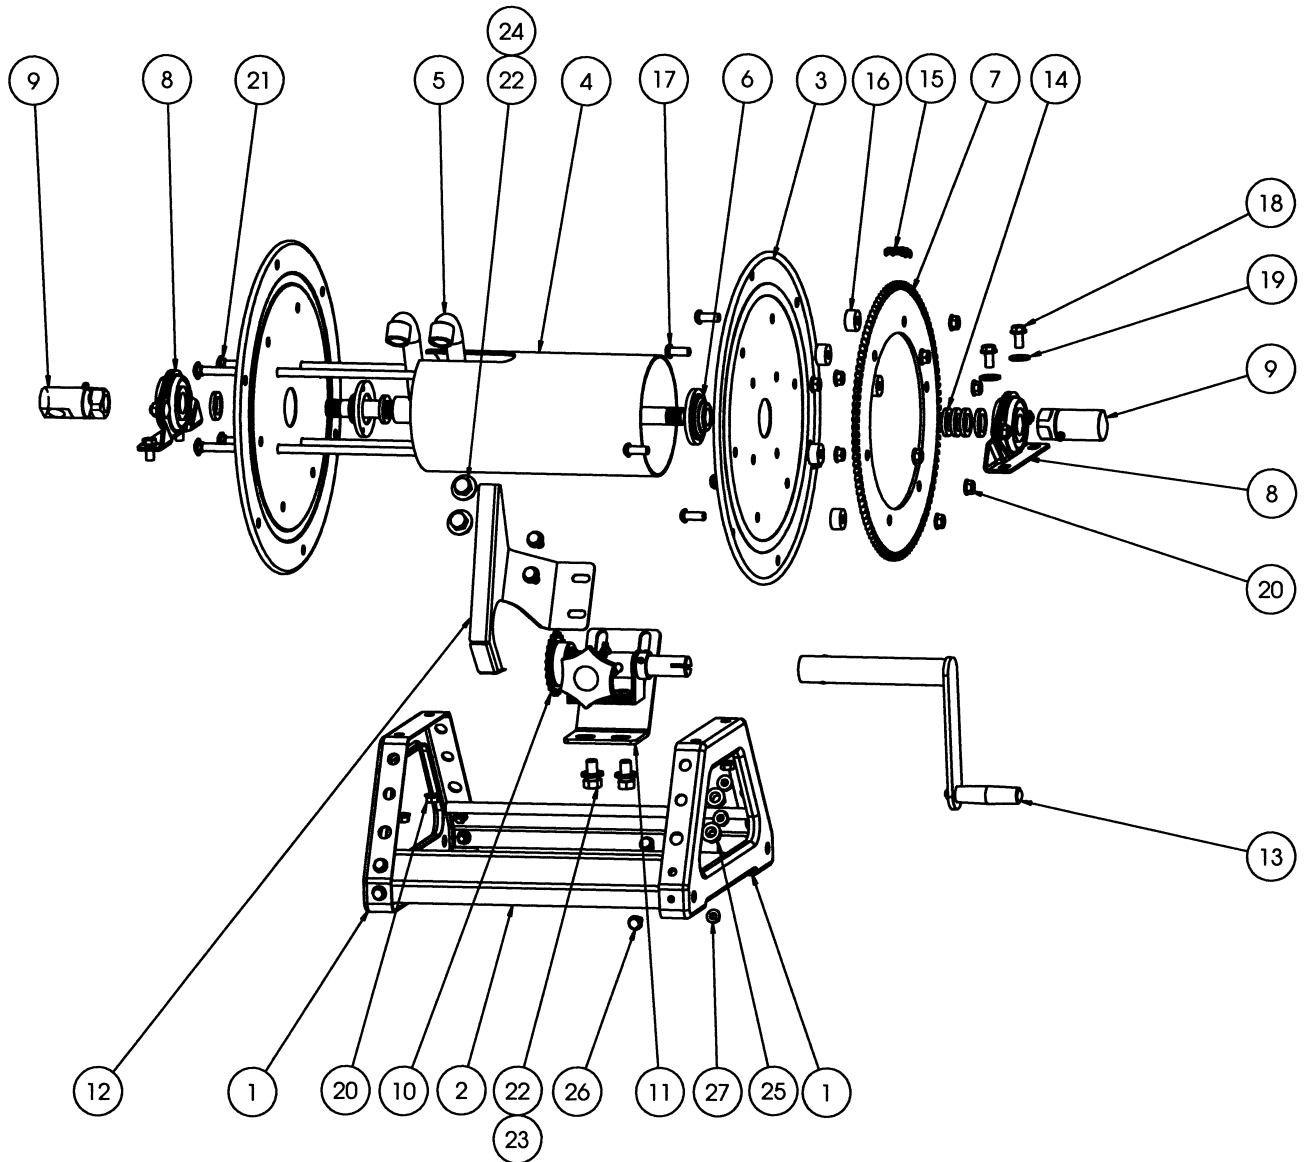

Hannay Reels®

The reel leader.

Hannay Reels, Inc., 553 State Route 143
Westerlo, NY 12193-0159
Telephone 518-797-3791; Toll Free 1-877-GO-REELS
FAX 1-800-REELING (733-5464)
INT'L FAX (518) 797-3259
Website: www.hannay.com
E-mail: reels@hannay.com

ISO 99 PARTS LIST SERIES MX 2000

Hannay ISO Parts Lists are available
at www.hannay.com

**PARTS LIST
ISO-99
MX2000 SERIES**

When ordering parts
**BE SURE TO SPECIFY COMPLETE MODEL NUMBER and SERIAL NUMBER OF REEL.
USE PART NUMBER!**

<u>Item No.</u>	<u>Description</u>	<u>PART NUMBER</u>	<u>Quantity</u>
1	Pressed Frame.....P20A-00270	9906.0011	2
2	Foot StockP80A-00030	9907.6000	2
3	Disc, 16-1/2" Dia.	9903.0516	2
4	Drum, 6" Dia.	9905.7112	1
5	Dual Hub Assembly.....	9901.0670	1
6	Washer, EG936.....	9965.0015	2
7	Disc Sprocket, 112T35.....	9910.1321	1
8	Bearing, SA Complete.....	9902.1200	2
9	1/2" 90 Deg. FxF Super Swivel Jt.....	9927.8551	2
10	MX Assembly.....	9914.0710	1
11	MX Mounting Plate.....P55A-00130	9914.0722	1
12	Chain Guard, left hand, MX RewindP07A-00290	9957.0035	1
12	Chain Guard, right hand, MX RewindP07A-00290	9957.0036	1
13	H-18 Steel Hand Crank.....	9914.0011	1
14	1/2" Hub Spacer.....	9954.0020	As Req'd
15	#35 Chain.....	9912.0003	As Req'd
16	Sprocket Spacer.....	9954.0015	6
17	3/8" -16 x 1" Button Head Cap Screw.....	9904.9202	6
18	3/8" -16 x 3/4" Spinlock Bolt.....	9904.2201	6
19	3/8" Flat Washer.....	9954.0007	4
20	3/8" -16 Spinlock Nut.....	9904.6200	12
21	3/8" -16 Carriage Bolt.....	Specify Model	4
22	1/2" -13 x 1" Hex Head Bolt.....	9904.1402	4
23	1/2" Lock Washer.....	9954.0030	4
24	1/2" Flat Washer.....	9954.0008	2
25	1/2" -13 Hex Head Nut.....	9904.5400	2
26	5/16" -18 x 5/8" Long Hex Flanged Bolt.....	9904.1159	8
27	5/16" -18 Top Lock Flanged Nut.....	9904.5602	8