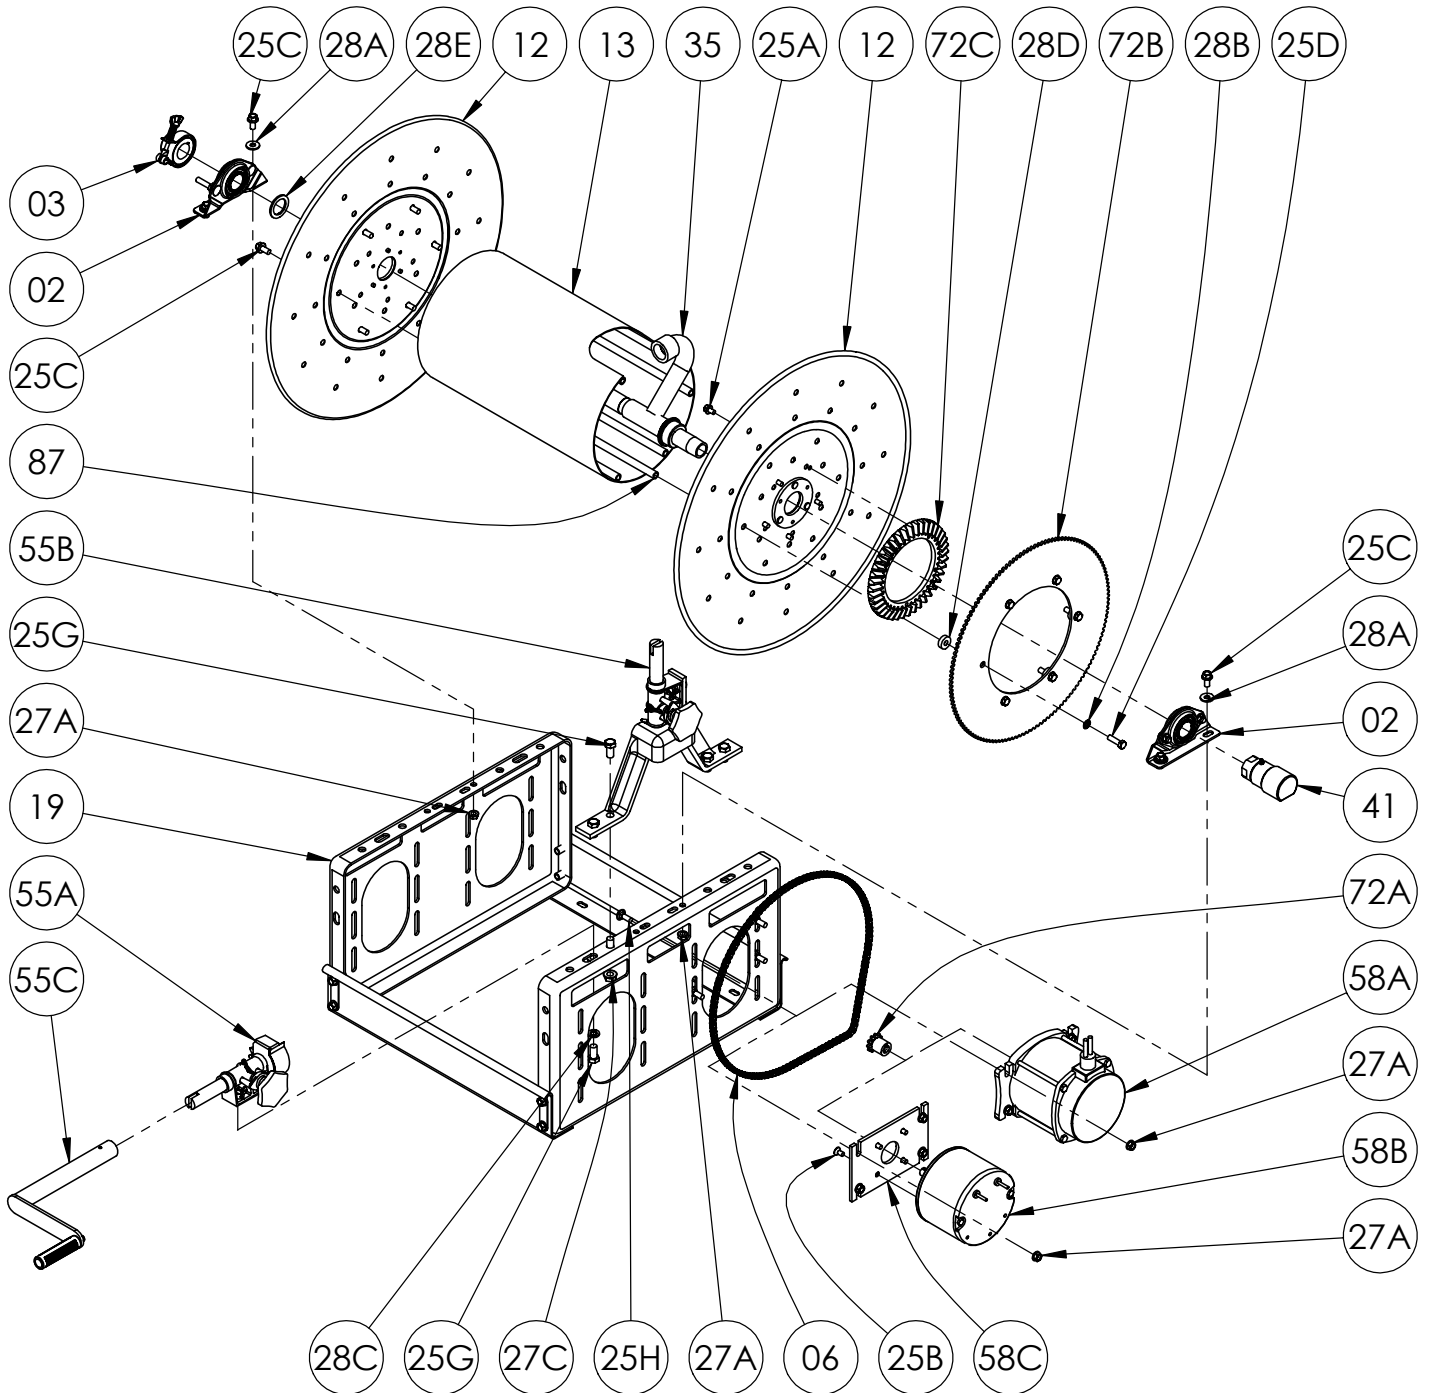

**ISO 84**  
**PARTS LIST**  
**1" HOSE REELS**

**PARTS LIST  
ISO 84  
1"Hose Reels**

**When Ordering Parts  
BE SURE TO SPECIFY COMPLETE MODEL NUMBER and SERIAL NUMBER OF REEL  
USE PART NUMBER!**

<u>Item No.</u>	<u>Description</u>	<u>Part No.</u>	<u>Qty</u>
02	1" Self Aligning Bearing Complete (See ISO-210 for Parts).....	9902.1400	2
03	Comet Brake Bearing Mounted Strap Brake Complete (See ISO-212 for Parts).....	9947.0090	1
06	#35 Chain .....	Specify Model	1
12	Disc Assembly .....	Specify Model/Serial #	2
13	10-1/2" Diameter Drum ~Spec Model.....	9905.3131	1
19	Small Steel Pressed Frame Ass'y (Up to 23-24) ~Spec Model (Not Shown) .....	9908.2000	1
19	Large Steel Pressed Frame Ass'y (Up to 30-31)~Spec Model .....	9908.3000	1
25A	5/16"-18 x 1/2" Spinlock Bolt (For H26 Ring Gear) .....	9904.2158	5
25B	5/16"-18 x 5/8" Hex Flat Head Socket Screw .....	9958.0027	4
25C	3/8"-16 x 3/4" Spinlock Bolt .....	9904.2201	10 or 16
25D	3/8"-16 x 1-1/4" Hex Head Bolt (For 138T35 Sprocket) .....	9904.1203	6
25E	3/8"-16 x 1" Spinlock Bolt (For H28 Ring Gear) (Not Shown) .....	9904.2202	6
25F	3/8"-16 x 1" Button Socket Head Cap Screw (For 180T35 Sprocket) (Not Shown) .....	9904.9202	6
25G	1/2"-13 x 1" Hex Head Bolt.....	9904.1402	2 or 4
25H	3/8"-16 x 1" Carriage Bolt.....	9904.0200	4
27A	3/8"-16 Spinlock Nut.....	9904.6200	8 or 14
27B	3/8" Hex Head Jam Nut (For 180T35 Sprocket) (Not Shown).....	9965.0012	6
27C	1/2"-13 Spinlock Nut (For Vertical Rewind) .....	9904.5400	4
28A	3/8" Flat Washer .....	9954.0007	4
28B	3/8" Internal Tooth Washer (For 138T35 Sprocket) .....	9954.0095	6
28C	1/2" Lock Washer .....	9954.0030	2
28D	Sprocket Spacer (5/16" Thick).....	9954.0017	6
28E	1" Hub Spacer Washer .....	9954.0021	As Needed
35	1" Hub Assembly ~ Specify Model/Serial Number.....	9901.1600	1
41	1" FNPT Full Flow Super Swivel Joint.....	9929.8552	1
55A	Manual Rewind Assy W/H-27 (For Reels Up to 25-26 Series) (See ISO-209 for Parts) .....	9914.0200	1
55A	Manual Rewind Assy W/ H-29 (For Reels Over 25-26) (See ISO-209 for Parts) .....	9914.0210	1
55B	Vertical Rewind Assembly (See ISO-209 for Parts).....	9914.0223	1
55C	H-18 Crank Handle (10" Length) Complete (See ISO-214 for Parts).....	9914.0011	1
58A	Motor, 12 Volt Explosion-Proof .....	9915.0003	1
58B	Motor, 12 Volt Non-Explosion Proof.....	9915.0042	1
58C	Motor Mounting Plate (For Non Explosion Proof Motor).....	9923.0008	1
72A	11T35 Motor Sprocket, 1-5/16" Long.....	9910.1118	1
72B	112T35 Disc Sprocket (19-21 Discs) (Not Shown).....	9910.1321	1
72B	138T35 Disc Sprocket (23-24 and 25-26 Discs).....	9910.1423	1
72B	180T35 Disc Sprocket (30-31 Discs) (Not Shown).....	9910.1526	1
72C	H-26 Ring Gear (Up to 25-26) .....	9914.0372	1
72C	H-28 Ring Gear (26-27 and above) (Not Shown).....	9914.0382	1
73	Woodruff Key #9 (3/16" x 3/4") (For Motor and Comet Brake) (Not Shown) .....	9916.0080	2
87	Anodized Threaded Spacer Pipe.....	Spec Model	6