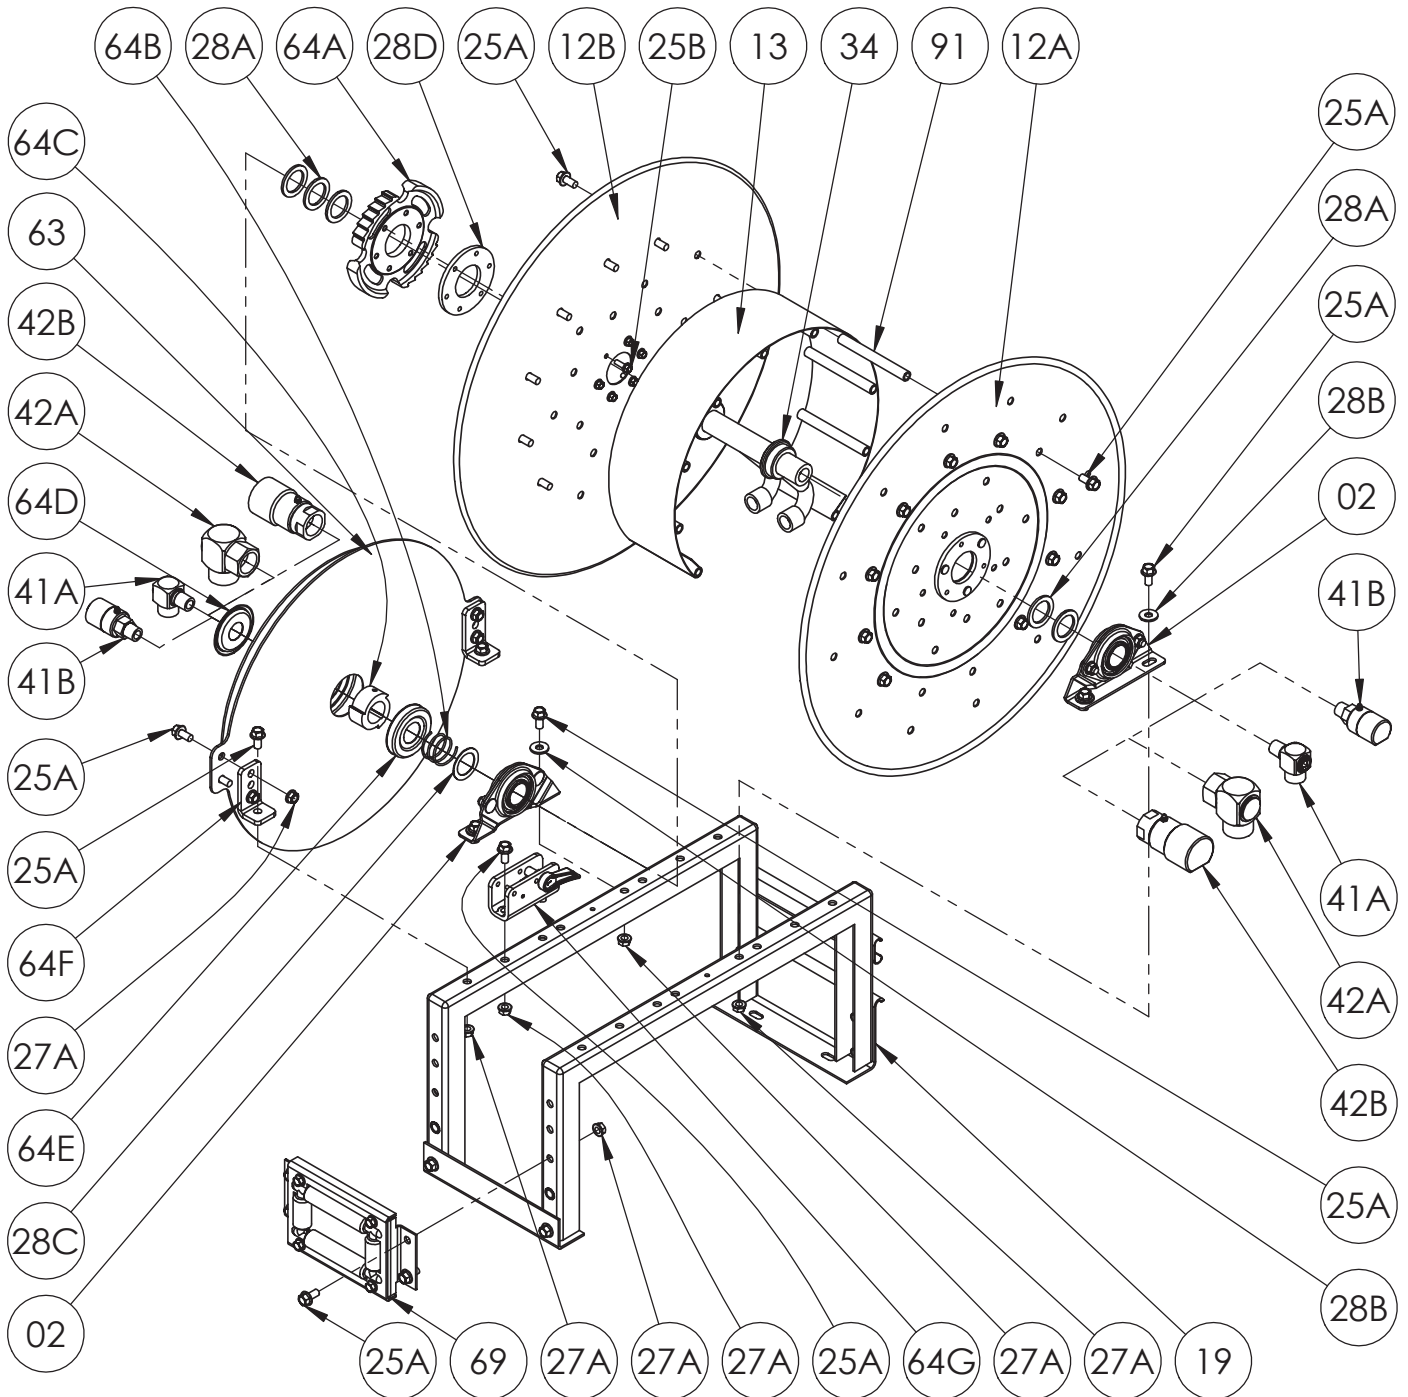

ISO 8
PARTS LIST
SERIES 600
Spring Retractable Reels
for Twin Hoses

**Hannay ISO Parts Lists are available
 at www.hannay.com**

PARTS LIST
ISO 8
Series 600 Spring Rewind Reels for Twin Hoses

When Ordering Parts
BE SURE TO SPECIFY COMPLETE MODEL NUMBER and SERIAL NUMBER OF REEL
USE PART NUMBER!