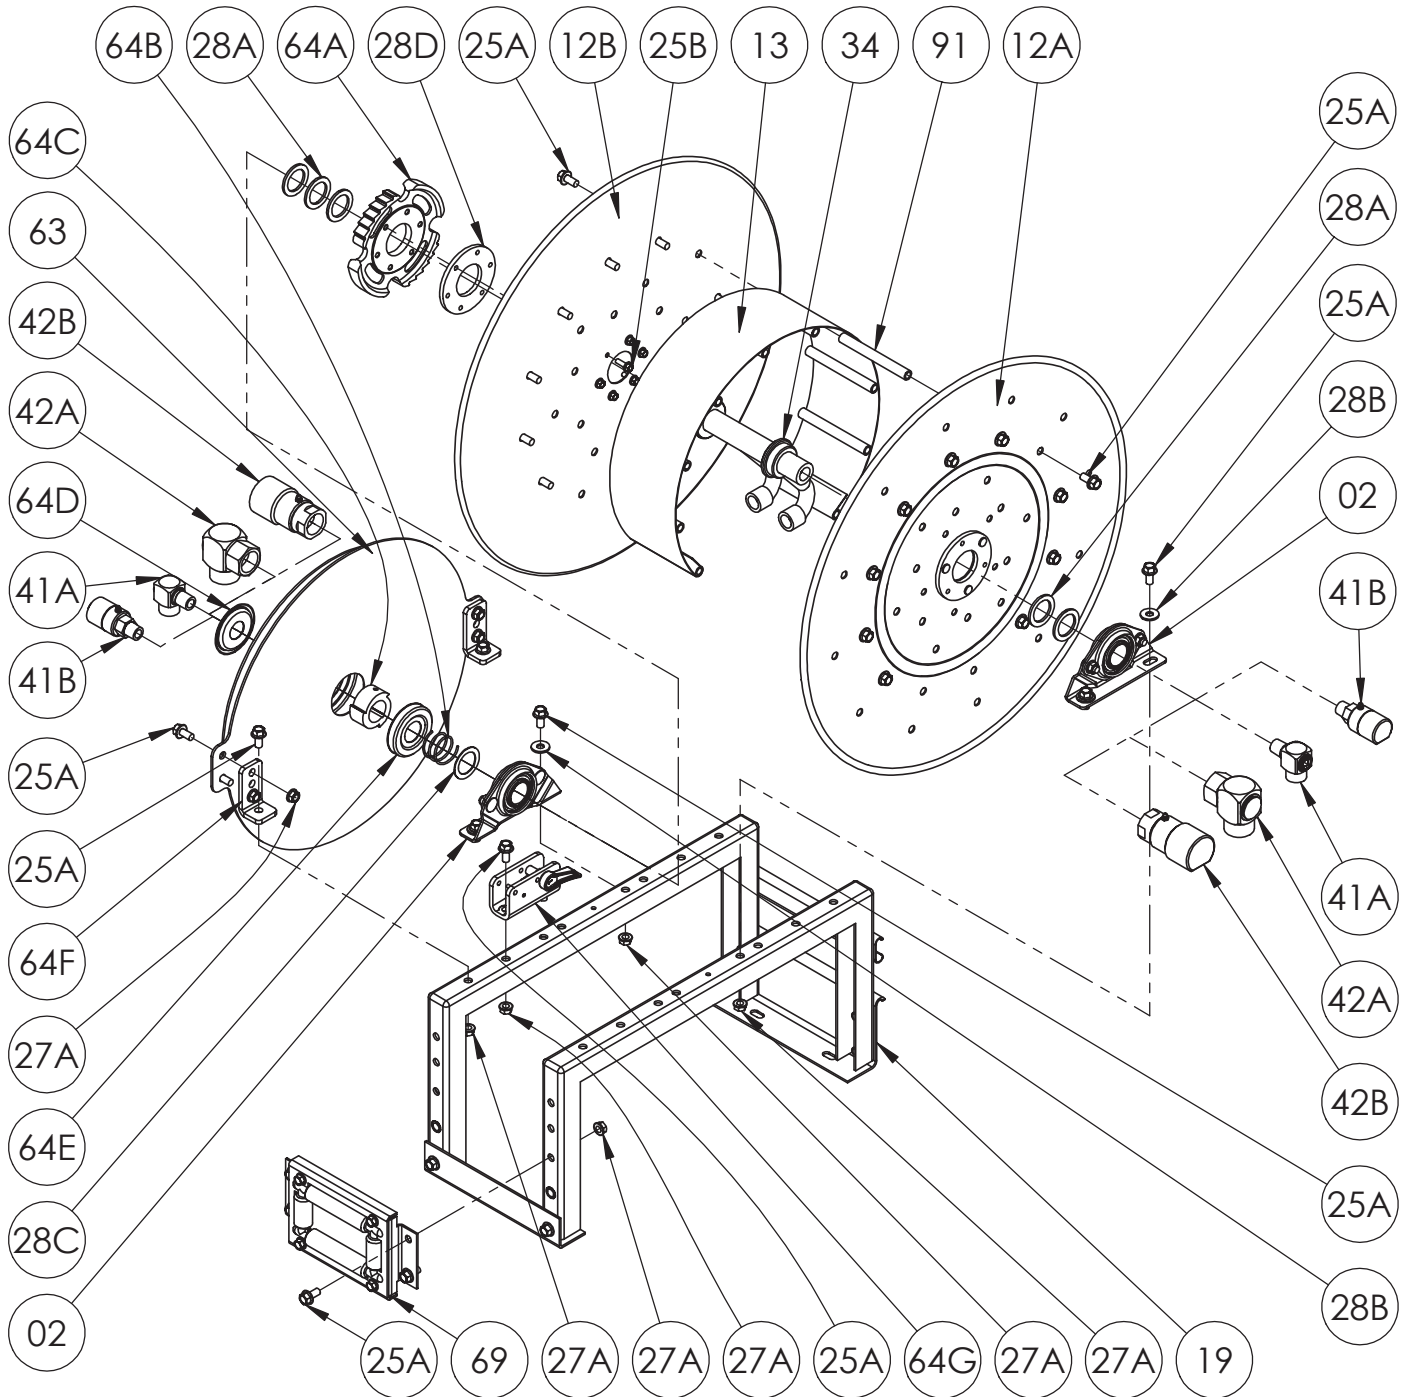

ISO 8
PARTS LIST
SERIES 600
Spring Retractable Reels
for Twin Hoses

Hannay ISO Parts Lists are available
at www.hannay.com

PARTS LIST
ISO 8
Series 600 Spring Rewind Reels for Twin Hoses

When Ordering Parts
BE SURE TO SPECIFY COMPLETE MODEL NUMBER and SERIAL NUMBER OF REEL
USE PART NUMBER!