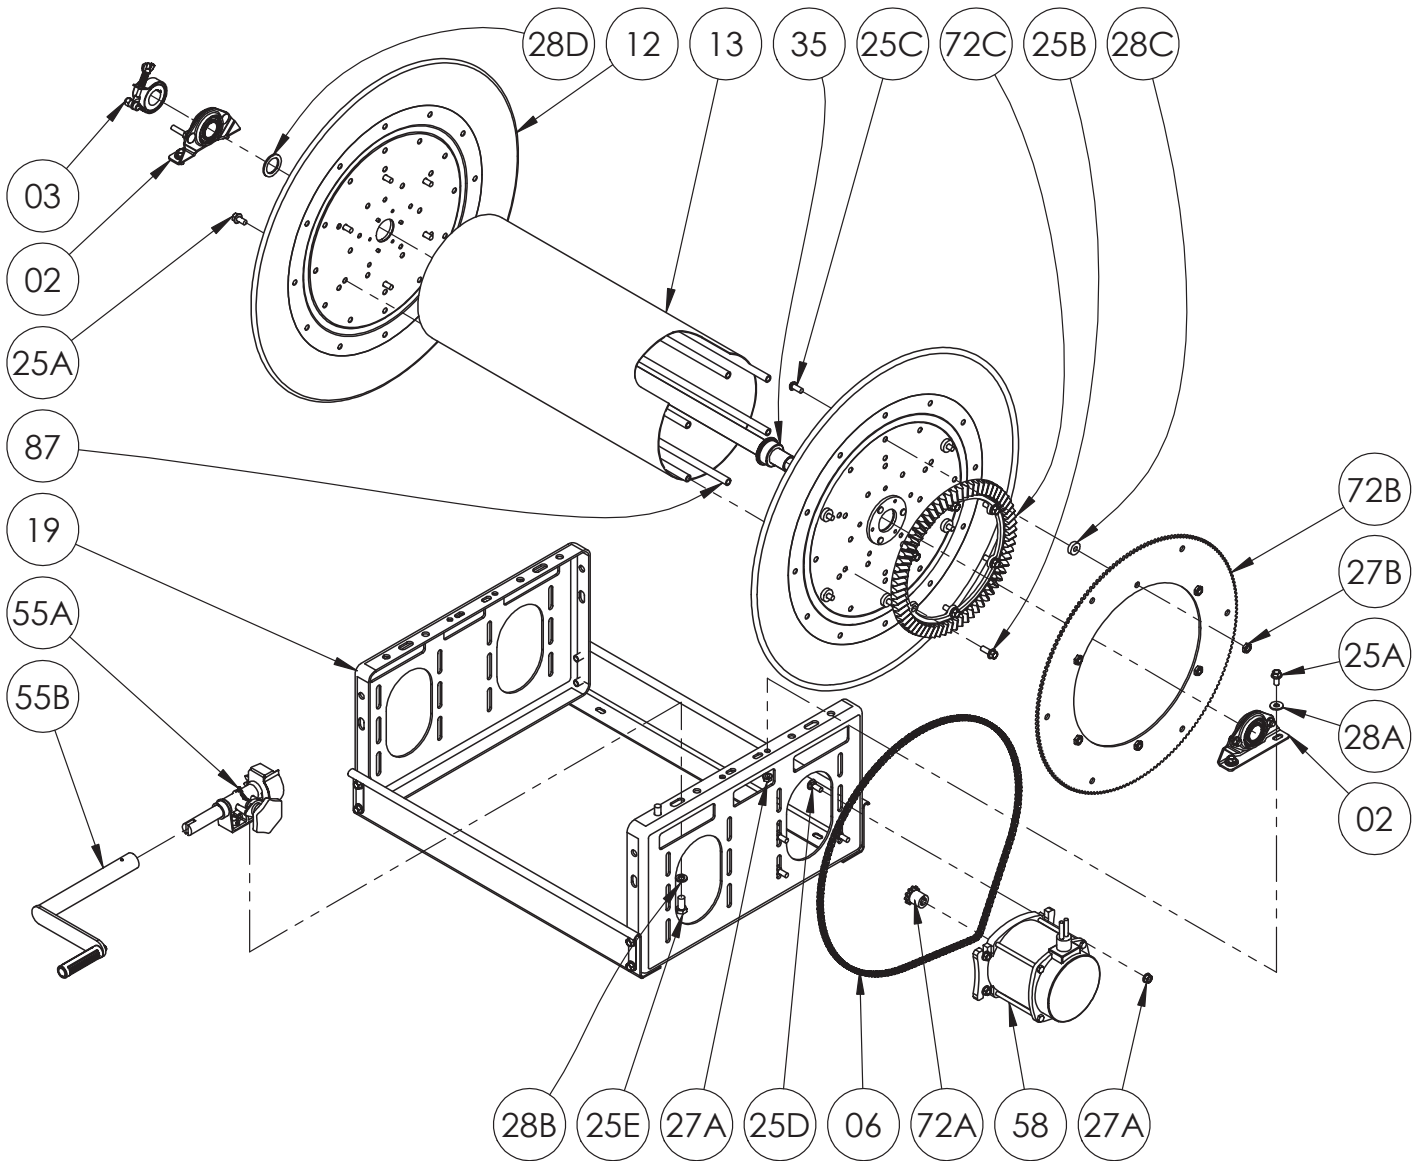

ISO 71 PARTS LIST

SERIES C & EC REELS

Hannay ISO Parts Lists are available
 at www.hannay.com

PARTS LIST
ISO 71
Series C & EC Reels

When Ordering Parts
BE SURE TO SPECIFY COMPLETE MODEL NUMBER and SERIAL NUMBER OF REEL
USE PART NUMBER!

<u>Item No.</u>	<u>Description</u>	<u>Part No.</u>	<u>Qty.</u>
02	1" Self Aligning Bearing Complete (See ISO-210 for Parts).....	9902.1400	2
03	Strap Brake Assembly (See ISO-212 for Parts)	9947.0090	1
06	#35 Chain	Specify Model	1
12	Disc Assembly ~Specify Front or Back.....	Spec. Model/Serial #	2
13	10-1/2" Diameter Drum ~Spec Model.....	9905.3131	1
19	Pressed Frame Assembly.....	Spec. Model	1
25A	3/8"-16 x 3/4" Spinlock Bolt	9904.2201	10
25B	3/8"-16 x 1" Spinlock Bolt	9904.2202	6
25C	3/8"-16 x 1" Button Socket Head Cap Screw	9904.9202	6
25D	3/8"-16 x 1" Carraige Bolt.....	9904.0200	4
25E	1/2"-13 x 1' Hex Head Bolt	9904.1402	2
27A	3/8"-16 Spinlock Nut.....	9904.6200	8
27B	3/8"-16 Hex Jam Nut	9965.0012	6
28A	3/8" Flat Washer	9954.0007	4
28B	1/2" Lock Washer	9954.0030	2
28C	Sprocket Spacer (5/16" Thick).....	9954.0017	6
28D	1" Hub Spacer Washer.....	9954.0021	As Needed
35	1" Hub Assy For Cable Reels ~Spec Model.....	9901.2150	1
55A	Manual Rewind Assy W/H-27 (For Reels Up to and Including 25-26 Series) (See ISO-209 for Parts) ...	9914.0200	1
55A	Manual Rewind Assy W/ H-29 (For Reels Over 25-26) (See ISO-209 for Parts)	9914.0210	1
55B	H-18 Crank Handle (10" Length) Complete (See ISO-214 for Parts).....	9914.0011	1
58	SX-001 12V DC 1/2 HP Explosion Proof Motor.....	9915.0003	1
72A	11T35 Motor Sprocket, 1-5/16" Long.....	9910.1118	1
72B	112T35 Disc Sprocket (19-21 Discs).....	9910.1321	1
72B	138T35 Disc Sprocket (23-24 and 25-26 Discs).....	9910.1423	1
72B	180T35 Disc Sprocket (30-31 Discs).....	9910.1526	1
72C	H-26 Ring Gear	9914.0372	1
72C	H-28 Ring Gear	9914.0382	1
73	Woodruff Key #9 (3/16" x 3/4") for Motor and Comet Brake (Not Shown).....	9916.0080	2
87	Anodized Threaded Spacer Pipe.....	Spec Model	6