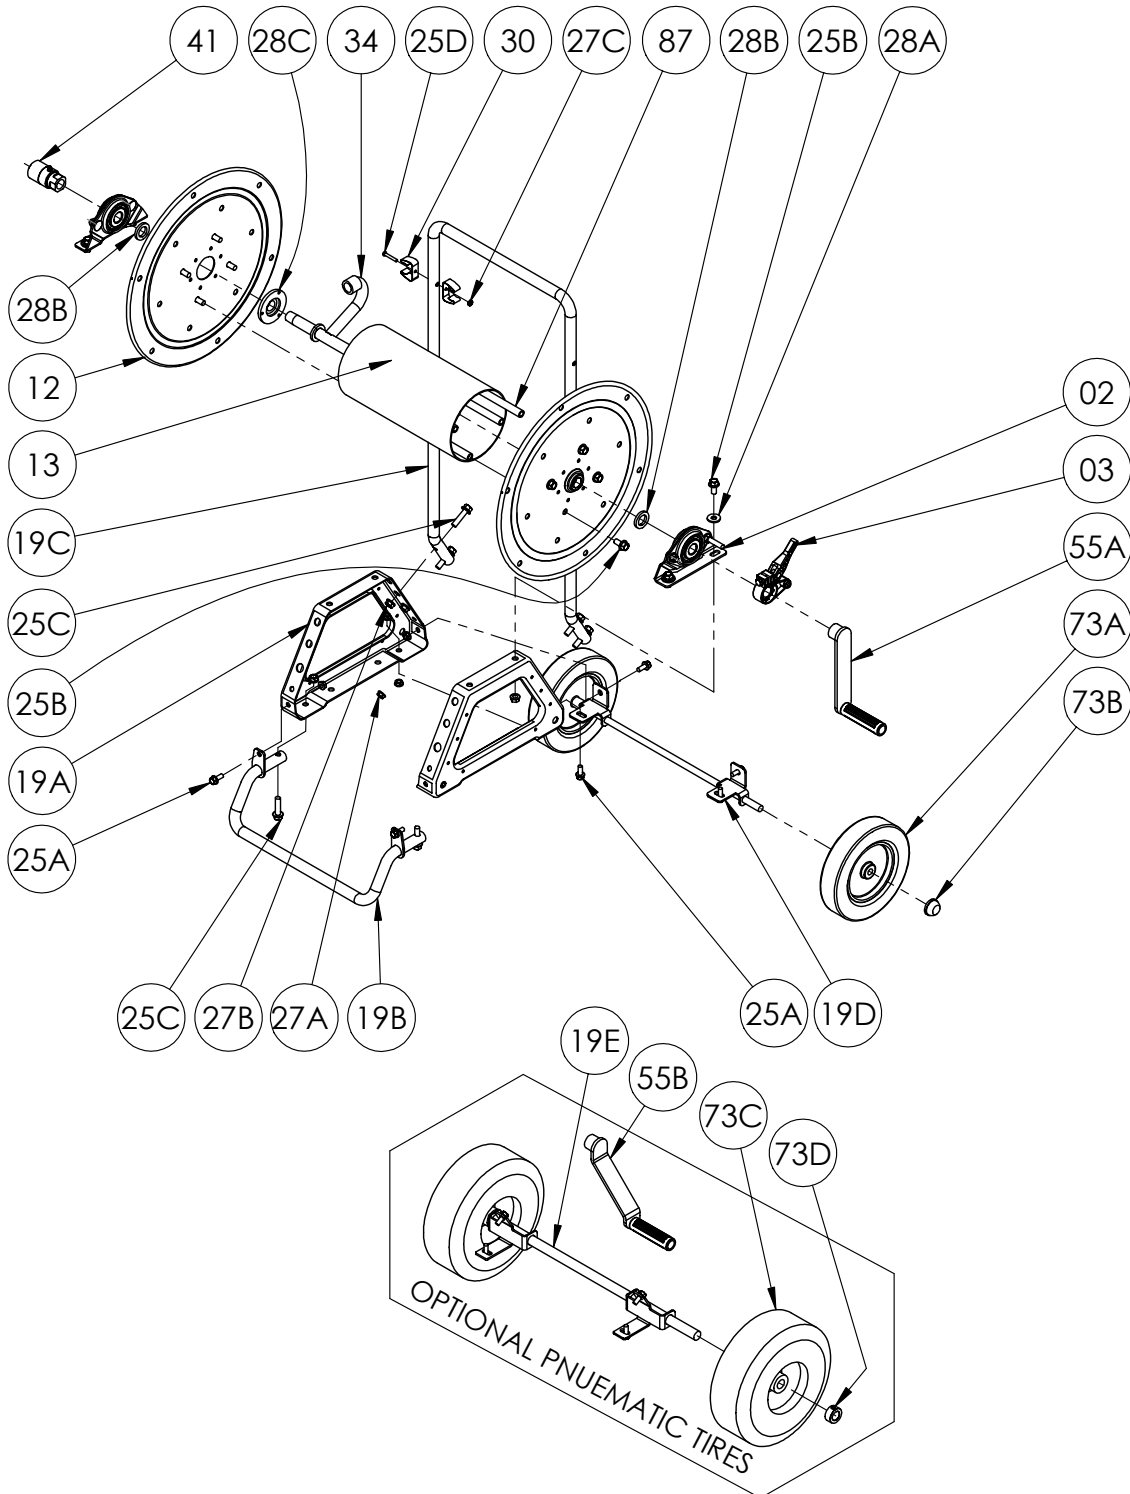

ISO 48 PARTS LIST

MODEL 1100 & GH100 Portable Hose Reels

PARTS LIST
ISO 48
MODEL 1100 & GH1100 Portable Hose Reels

When Ordering Parts
BE SURE TO SPECIFY COMPLETE MODEL NUMBER and SERIAL NUMBER OF REEL
USE PART NUMBER!

Item No.	Description	Part No.	Quantity
02	Self Aligning Bearing Complete (See ISO-210 for Parts)	9902.1200	2
03	Cam-Lock Brake (See ISO-254 for Parts)	9947.0130	1
12	17-18 Disc	9903.0516	2
13	Drum - 6" Dia. - Aluminum	9905.7112	1
19A	Frame	9906.0011	2
19B	Front Foot Assembly (Welded)	9906.0733	1
19C	Removable Push Handle	9906.0731	1
19D	Axle Assembly (Welded) (For Rubber Tires)	9906.0732	1
19E	Axle Assembly (Welded) (For Pnuematic Tires)	9906.0734	1
25A	5/16" - 18 x 3/4" Spinlock Bolt	9904.2101	6
25B	3/8" - 16 x 3/4" Spinlock Bolt	9904.2201	12
25C	3/8" - 16 x 1-1/2" Spinlock bolt	9904.2204	6
25D	#10 - 32 x 1-1/4" Slotted round Head Machine Screw	9904.8205	1
27A	5/16" - 18 Spinlock Nut	9904.5602	6
27B	3/8" - 16 Spinlock Nut	9904.6200	10
27C	#10 - 32 Nut	9904.4900	1
28A	3/8" Flat Washer	9954.0007	4
28B	1-3/8" O.D. x 7/8" I.D. x 3/16" Hub Spacer Washer	9954.0020	4
28C	Disc Washer	9965.0040	2
30	Retaining Clip (3/4")	9965.0055	2
31	5' Lead-In Garden Hose (GH 1100 Series Only) (Not Shown)	9965.0060	1
34	1/2" Hub Assembly - 1/2" FIPT Riser Outlet (1100 Series Only)	9901.0610	1
34	1/2" Hub Assembly - 1/2" GHT Riser Outlet (304 SST) (GH 1100 Series Only)	9901.0604	1
41	1/2" 90 Deg Brass FxF Super Swivel Joint (W/ Chrome Finish)	9927.8591	1
55A	Threaded Hand Crank (See ISO-255 for Parts)	9914.0021	1
55B	Threaded Offset Hand Crank for Pneumatic Tires (See ISO-255 for Parts)	9914.0071	1
73A	Wheel (1-3/4" x 8" Dia.)	9965.0065	2
73B	Plastic Wheel Hub Cap	9965.0075	2
73C	Wheel/Tire	9965.0066	2
73D	Shaft Collar (3/4" ID, 1.25" OD, 0.56" LGTH)	9955.0252	1
87	Anodized Aluminum Threaded Spacer Tube	Spec Model	4