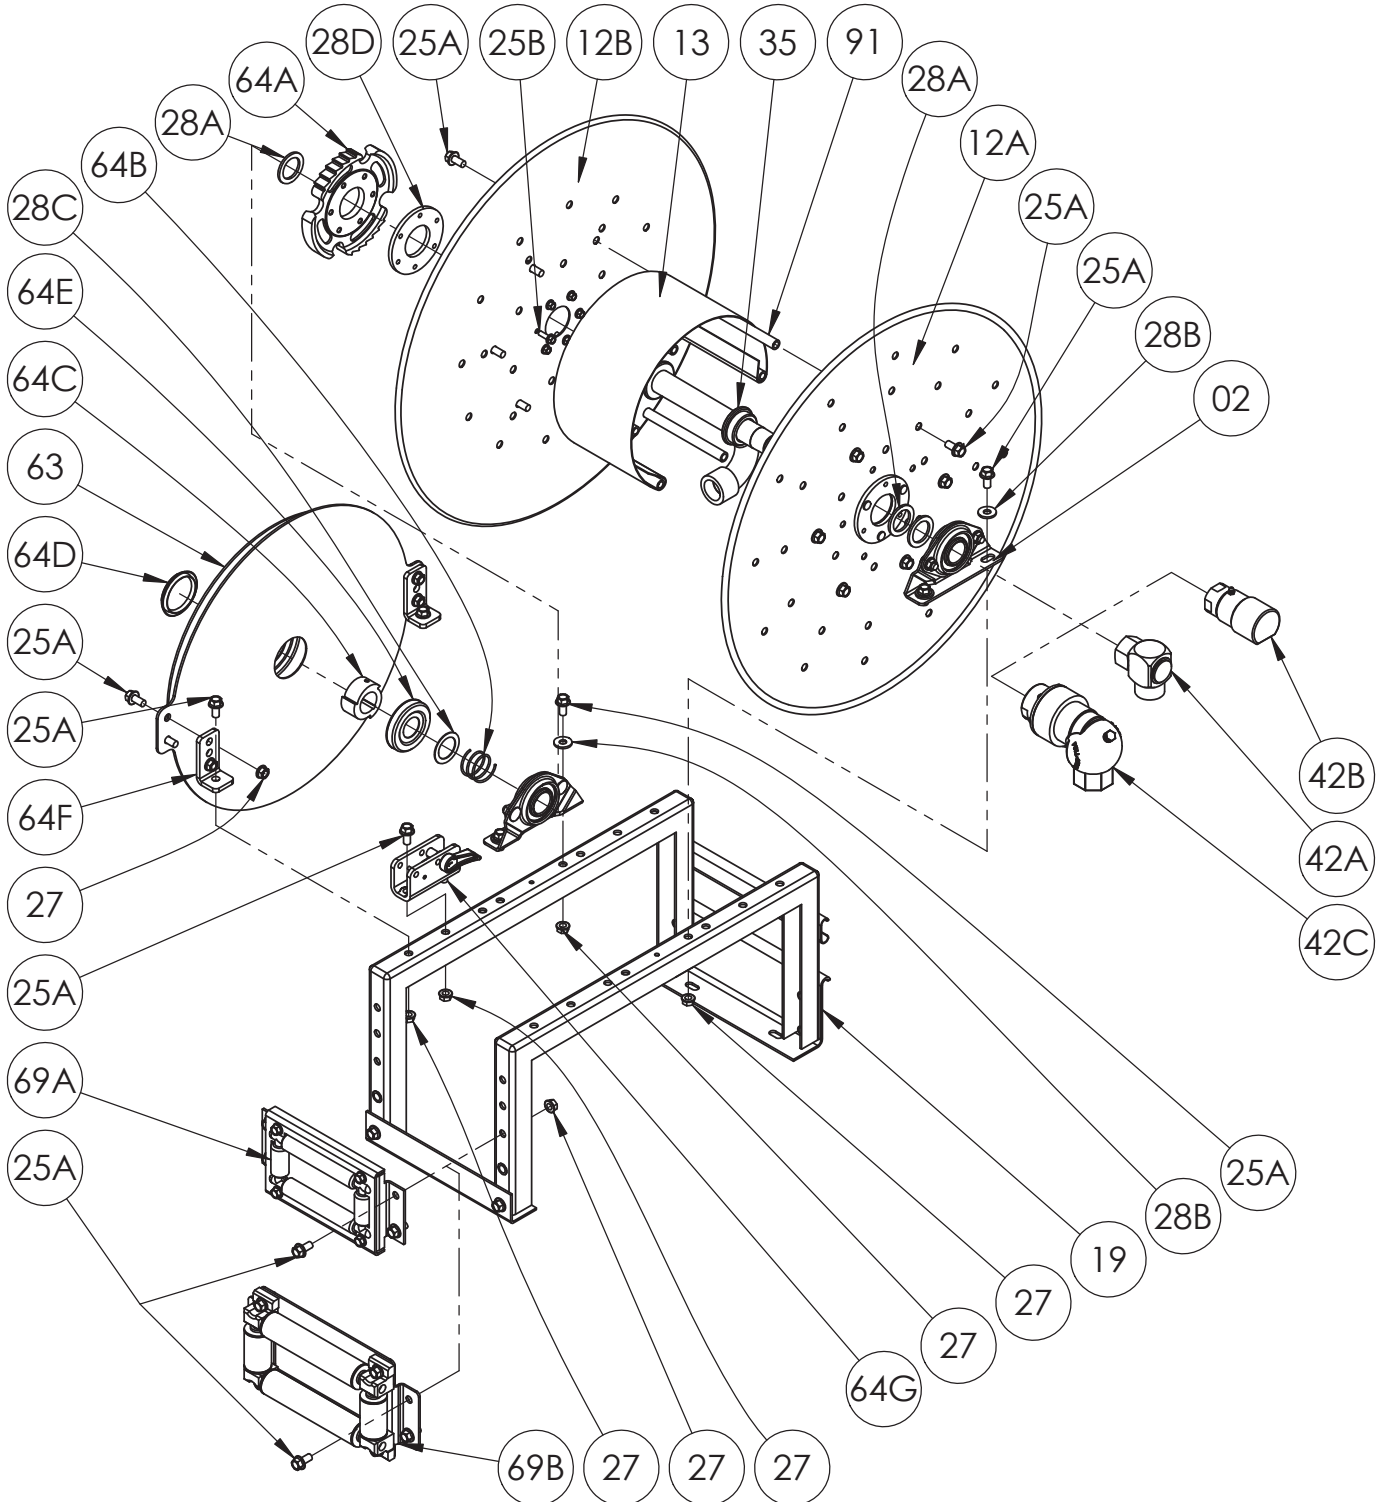

ISO 42
PARTS LIST

SERIES 800

**PARTS LIST
ISO 42
Series 800**

**When Ordering Parts
BE SURE TO SPECIFY COMPLETE MODEL NUMBER and SERIAL NUMBER OF REEL
USE PART NUMBER!**

<u>Item No.</u>	<u>Description</u>	<u>Part No.</u>	<u>Qty</u>
02	1" Pipe Size Self Aligning Bearing Assembly Complete (See ISO-210 for Parts)	9902.1400	2
12A	Front Disc (Includes Disc Washer)	Spec Model/Serial #	1
12B	Back Disc (Includes 64A, 28D and 25B)	Spec Model/Serial #	1
13	10-1/2" Diameter 304 SST Wrap Around Drum (Specify Model).....	9905.0138	1
13	15-1/2" Diameter 304 SST Wrap Around Drum (Specify Model) (Not Shown).....	9905.0178	1
19	1-1/2" Steel Rollform Frame for Spring Reels (Up to 30-31) (Specify Model).....	9908.0153	1
25A	3/8"-16 x 3/4" Spinlock Bolt	9904.2201	28 or 38
25B	1/4"-20 x 3/4" Spinlock Bolt (For Ratchet Wheel).....	9904.1060	6
27	3/8"-16 Spinlock Nut.....	9904.6200	16
28A	1-7/8" O.D. x 1-5/16" I.D. x 1/8" Thick Hub Spacer (Plated).....	9954.0021	5
28B	3/8" Flat Washer	9954.0007	4
28C	1" Thin Hub Spacer (1-7/8" O.D. x 1-5/16" I.D. x 0.049")	9954.0019	1
28D	EH-936 Disc Washer (E-Coated)	9965.0015	1
29	Woodruff Key #9 (3/16" x 3/4") (For Spring Arbor) (Not Shown)	9916.0080	1
35	1" Barstock Hub Ass'y (Specify Model/Serial Number and Fitting).....	9901.1610	1
42A	1" 90 Degree FxF Balanced Pressure Swivel Joint 3000 PSI, BUNA	9929.8538	1
42A	1" BUNA Packing for Balanced Pressure Swivel Joint (SS-16BP-KIT- 20267) (Not Shown).....	9936.0570	1
42B	1" 90 Degree FxF Full Flow Swivel Joint 4000 PSI, GLT Viton	9929.8552	1
42B	1" GLT Viton Packing for Full Flow Swivel Joint (SS-16-KIT-GLT-20272) (Not Shown).....	9936.0581	1
42C	1" 90 Degree FxF Full Circle Swivel Joint for LPG	9929.0501	1
42C	1" x 3/4" 90 Degree FxF Full Circle Swivel Joint for LPG.....	9929.0502	1
42C	1" Full Circle Packing for LPG Service (Not Shown).....	9936.0500	1
63	B Spring (w/ Arbor 64C).....	9921.0015	1
63	A Spring (w/ Arbor 64C) (Not Shown).....	9921.0010	1
63	J Spring (w/ Arbor 64C) (Not Shown)	9921.0030	1
63	G Spring (w/ Arbor 64C) (Not Shown)	9921.0021	1
64A	Ratchet Wheel (Includes 25B).....	9922.0015	1
64B	302 Stainless Steel Spring for Dust Cap	9922.0038	1
64C	Spring Arbor for "B", "G" or "J" Springs	9922.0002	1
64C	Spring Arbor for "A" Spring (Not Shown).....	9922.0001	1
64D	Cap-Plug for Spring Outer Side.....	9922.0037	1
64E	Cap-Plug for Spring Inner Side.....	9922.0036	1
64F	Mounting Bracket for Spring Motors	9922.0009	2
64G	LH Ratchet Locking Assembly for Rollform Frames (See ISO-244).....	9922.0321	1
64G	LH Ratchet Locking Assembly for "J" Spring Rollform Frames (See ISO-244).....	9922.0323	1
69A	R200 Complete Roller Assembly (See ISO-250).....	Spec Model	1
69B	R300 Complete Roller Assembly (See ISO-245).....	Spec Model	1
91	Anodized Threaded Spacer Pipe.....	Spec Model	6 or 11