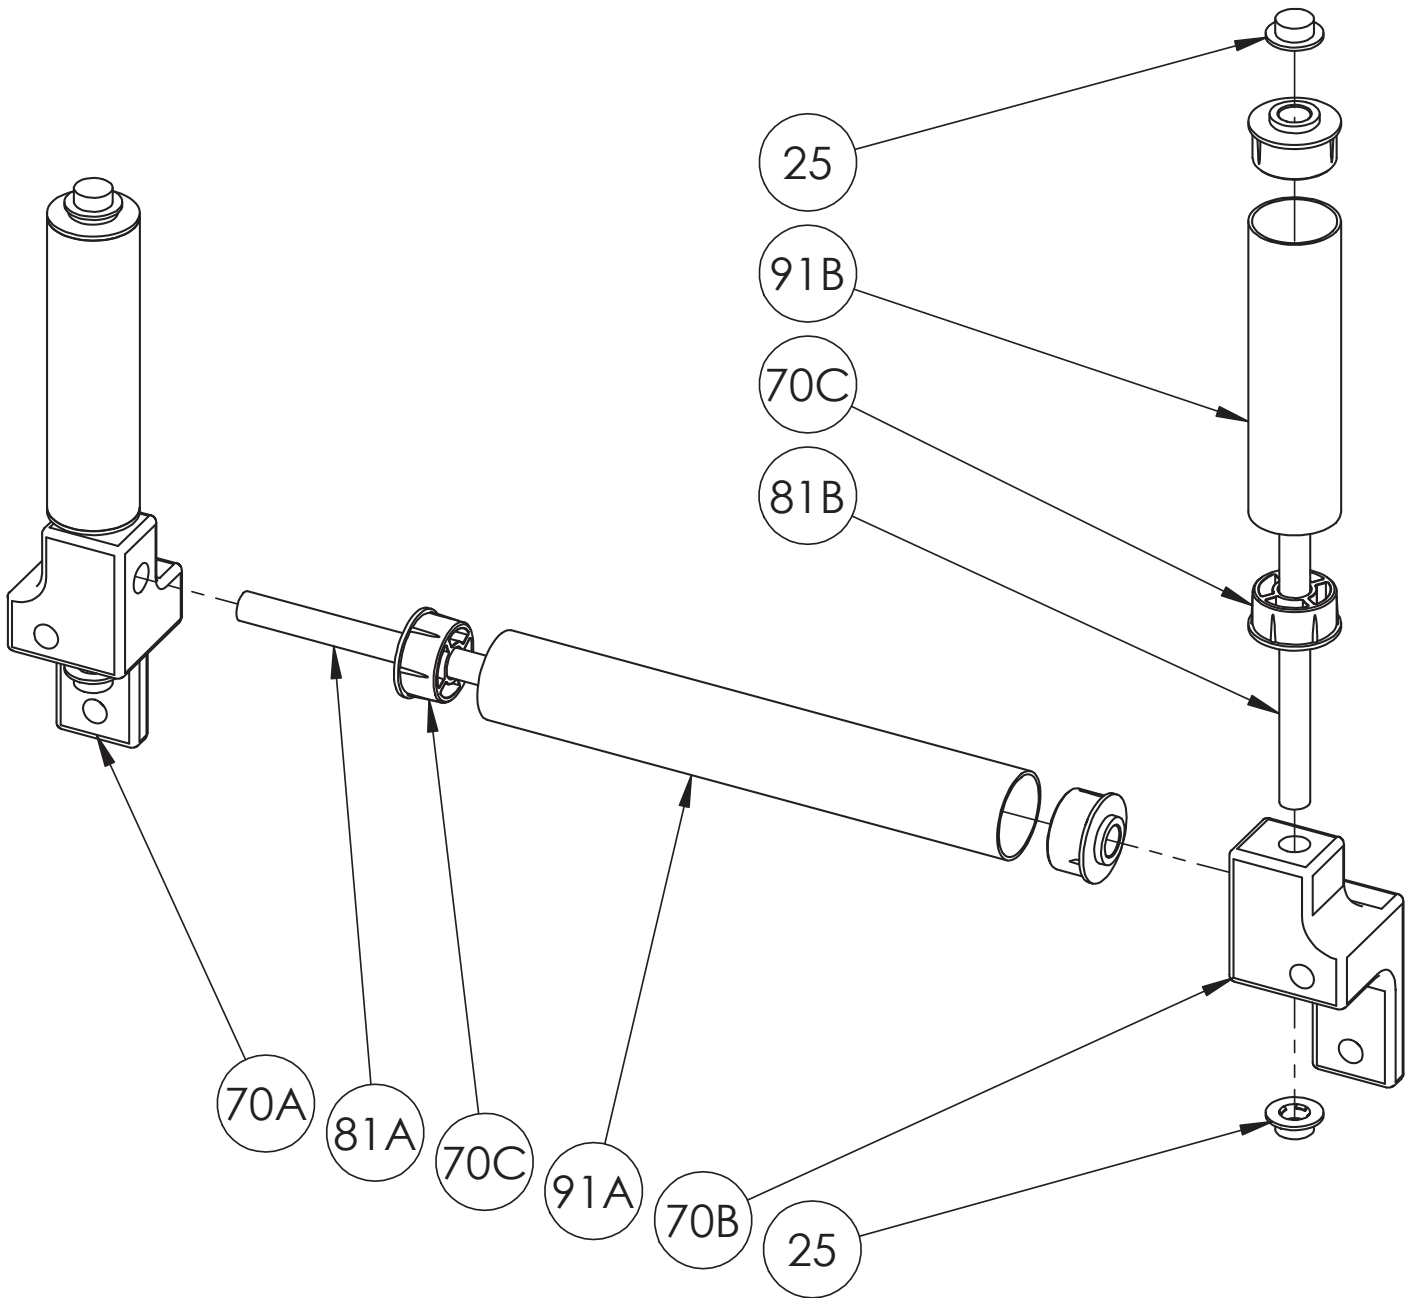

**ASSEMBLY "B" ROLLERS  
FOR GUIDEMASTER® REELS**

**PARTS LIST  
ISO 263  
ASSEMBLY "B" ROLLERS FOR GUIDEMASTER® REELS**

**When Ordering Parts  
BE SURE TO SPECIFY COMPLETE MODEL NUMBER and SERIAL NUMBER OF REEL  
USE PART NUMBER!**

<u>Item No.</u>	<u>Description</u>	<u>Part No.</u>	<u>Quantity</u>
25	Push Cap.....	9941.0062	4
70A	Left Hand Mounting Block .....	9940.0252	1
70B	Right Hand Mounting Block .....	9940.0251	1
70C	Trunion Bearing - 1-1/2" .....	9940.0007	6
81A	1/2" Horizontal SST Roller Rod (Spec. Model).....	9940.0009	1
91A	1-1/2" O.D. Horizontal SST Roller Tubing (Spec. Model).....	9940.0003	1
81B	1/2" Vertical SST Roller Rod (Spec. Model) .....	9940.0009	2
91B	1-1/2" O.D. Vertical SST Roller Tubing (Spec. Model) .....	9940.0003	2