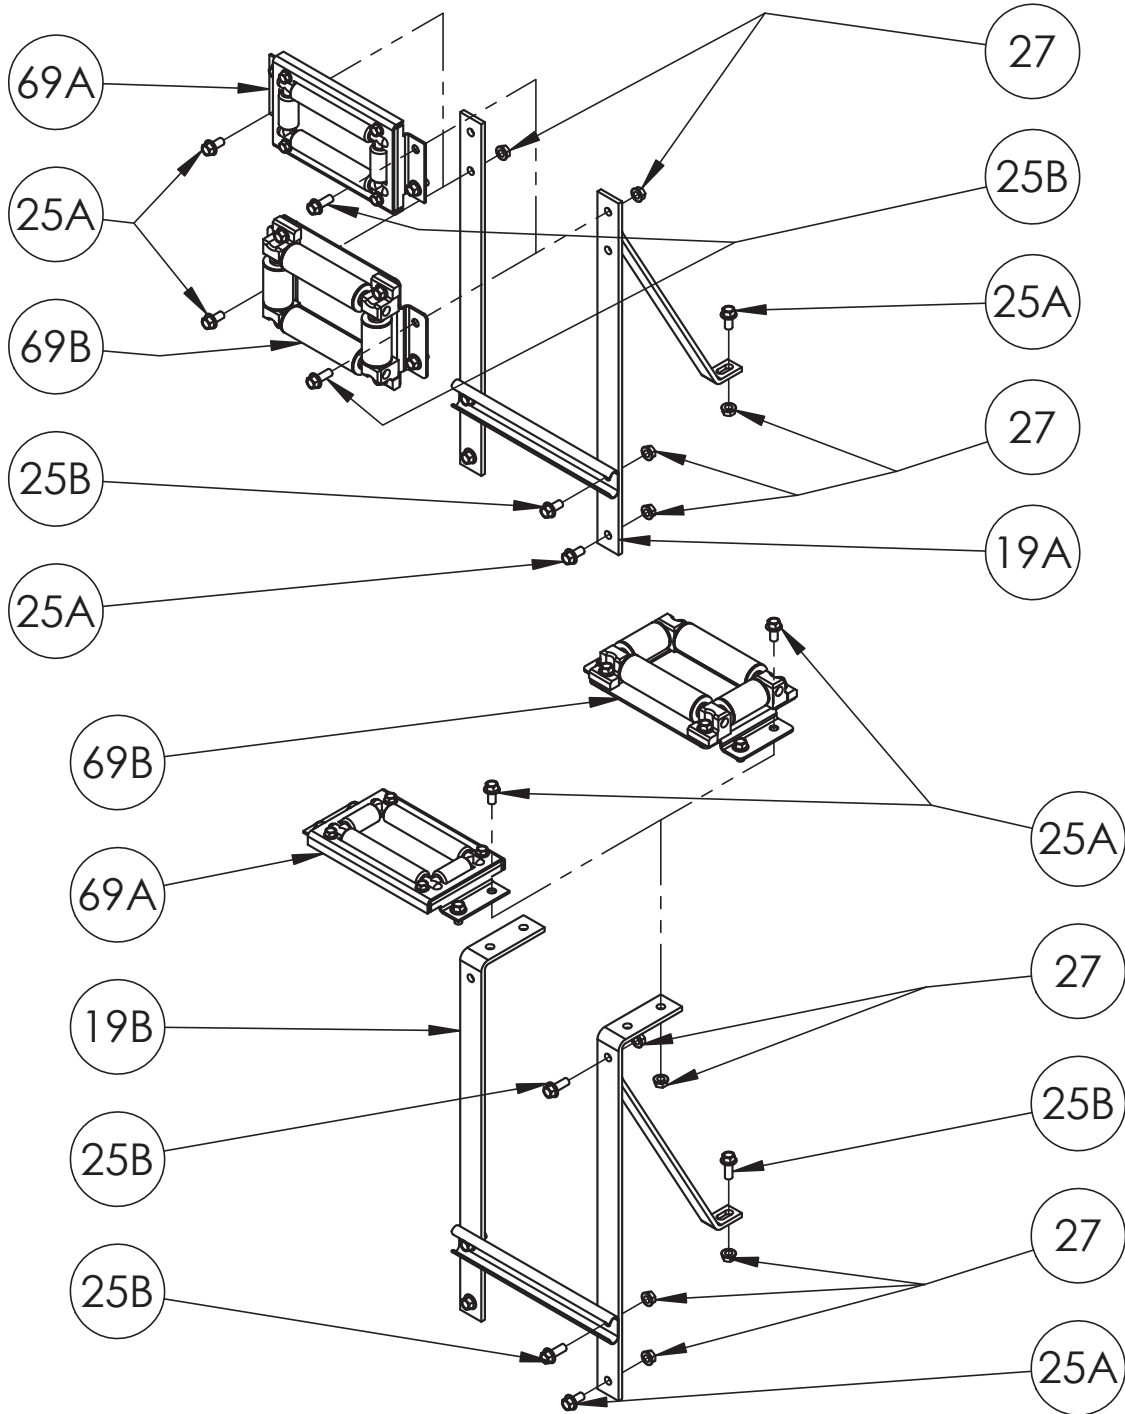

ISO 258
PARTS LIST

**Regular Series Spring Reel
TR or VR Roller Brackets**

Hannay ISO Parts Lists are available
at www.hannay.com

PARTS LIST
ISO 258
Regular Series Spring Reel TR or VR Roller Brackets

When Ordering Parts
BE SURE TO SPECIFY COMPLETE MODEL NUMBER and SERIAL NUMBER OF REEL
USE PART NUMBER!

<u>Item No.</u>	<u>Description</u>	<u>Part No.</u>	<u>Quantity</u>	<u>Quantity</u>
19A	TR Roller Bracket Complete	9941.0091	1	-
19A	TR Roller Bracket Complete (304 Stainless Steel)	9941.0106	1	-
19B	VR Roller Bracket Complete	9941.0090	-	1
19B	VR Roller Bracket Complete (304 Stainless Steel)	9941.0105	-	1
25A	3/8" - 16 x 3/4" Spinlock Bolt	9904.2201	6	6
25A	3/8" - 16 x 3/4" SST Spinlock Bolt	9960.0009	6	6
25B	3/8" - 16 x 1" Hex Head Bolt	9904.2202	3	4
25B	3/8" - 16 x 1" SST Hex Head Bolt	9960.0072	3	4
26	3/8" - 16 Spinlock Nut	9904.6200	9	10
27	3/8" - 16 SST Spinlock Nut	9960.0091	9	10
69A	R200 Complete Roller Assembly (See ISO-250 for Parts)	Specify Model	1	1
69A	R200S Complete Roller Assembly (See ISO-250 for Parts)	Specify Model	1	1
69B	R300 Complete Roller Assembly (See ISO-245 for Parts)	Specify Model	1	1
69B	R300S Complete Roller Assembly (See ISO-245 for Parts)	Specify Model	1	1