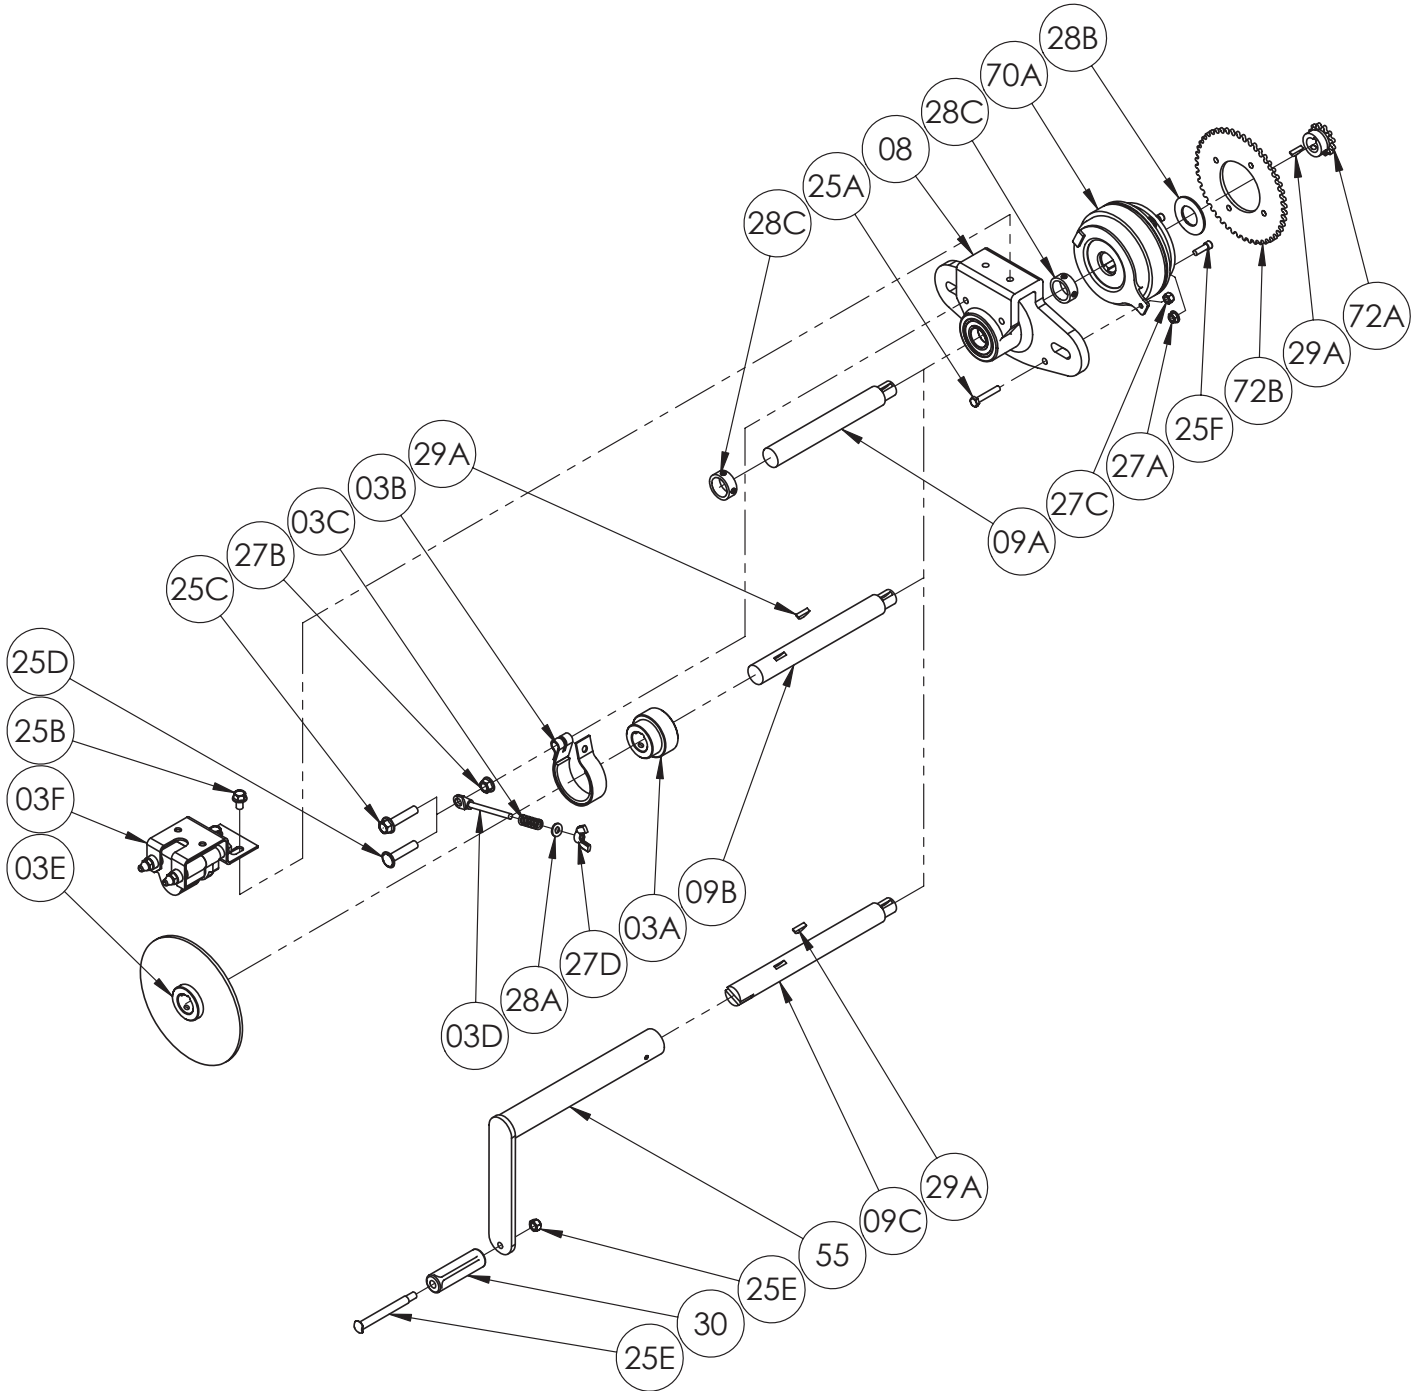

ISO 249 PARTS LIST

Clutch/Reduction Unit Assembly (w/ Electric Clutch)

PARTS LIST
ISO-249
Clutch/Reduction Unit Assembly (w/ Electric Clutch)

When ordering parts

BE SURE TO SPECIFY COMPLETE MODEL NUMBER and SERIAL NUMBER OF REEL.
USE PART NUMBER!