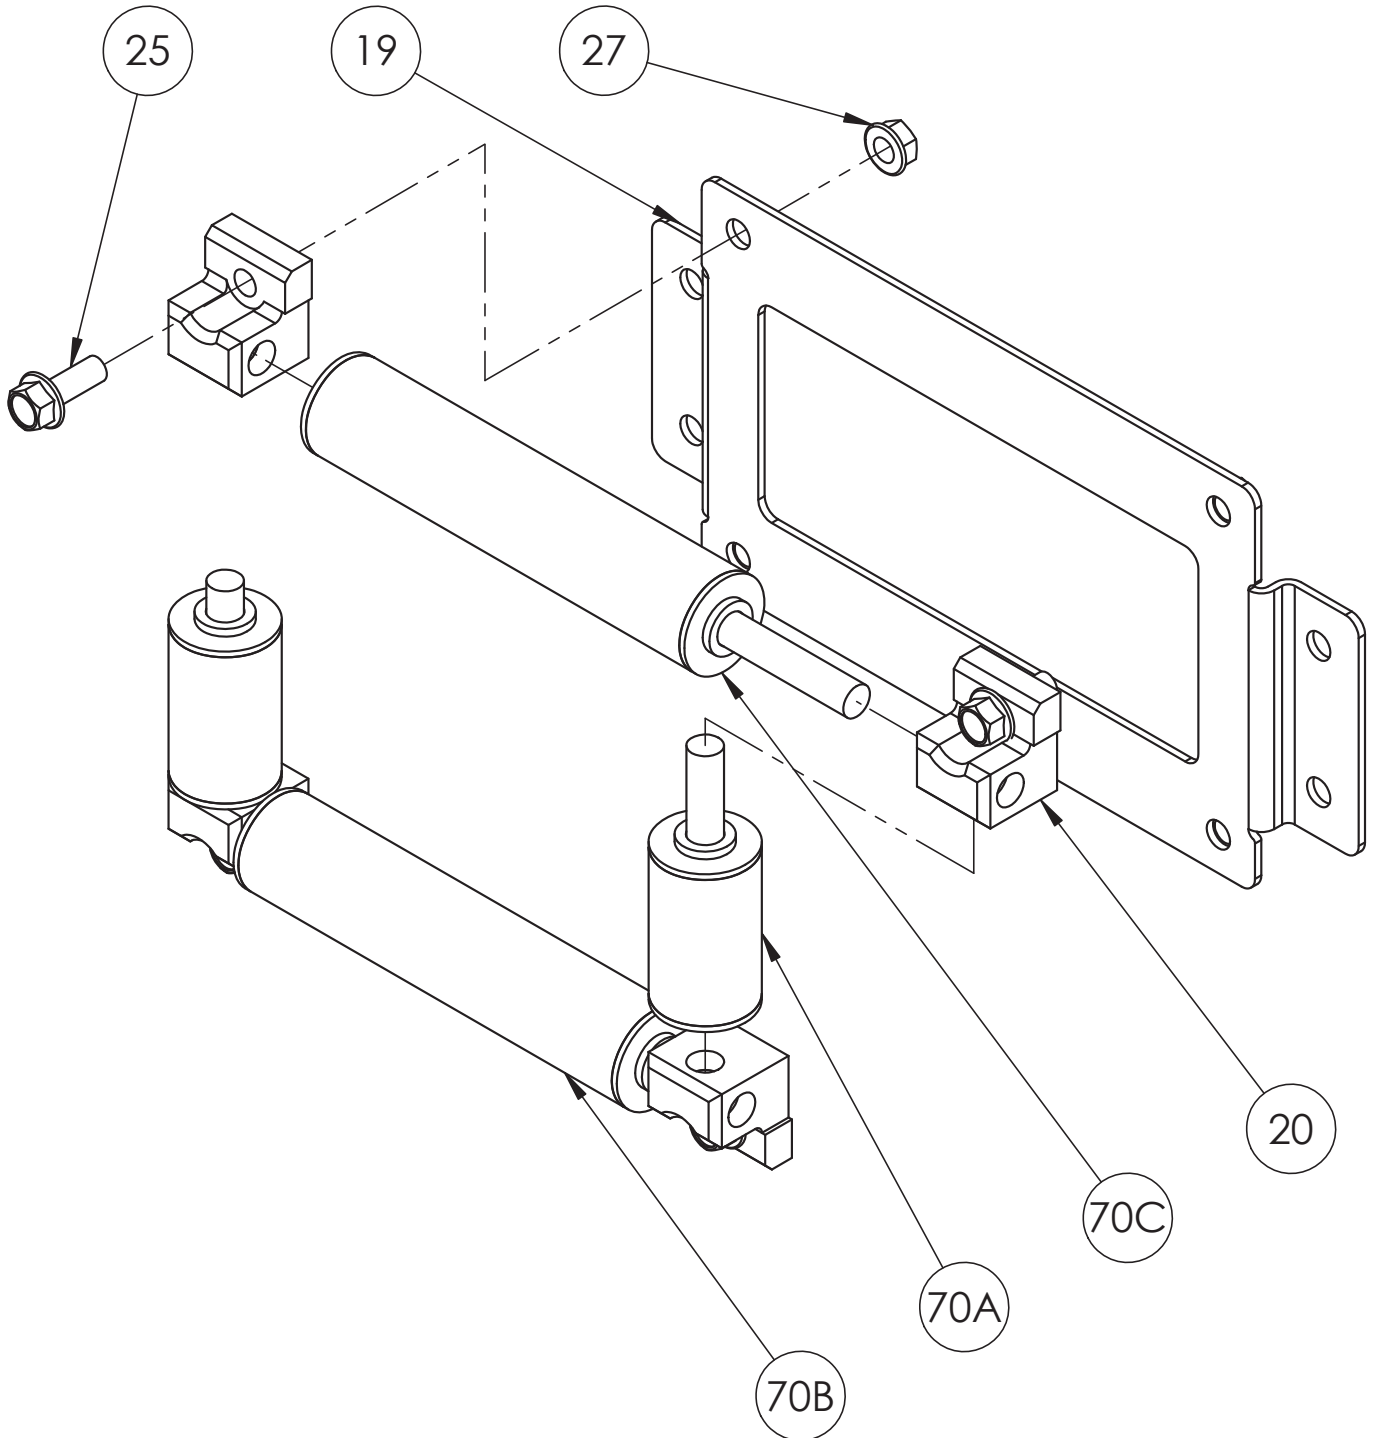

ISO 245
PARTS LIST
R300 SERIES
ROLLER ASSEMBLY

**Hannay ISO Parts Lists are available
at www.hannay.com**

PARTS LIST
ISO 245
Series R300 Series Roller Assembly

When Ordering Parts
BE SURE TO SPECIFY COMPLETE MODEL NUMBER and SERIAL NUMBER OF REEL
USE PART NUMBER!

<u>Item No.</u>	<u>Description</u>	<u>Part No.</u>	<u>Quantity</u>
19	R-300 Series Roller Mounting Bracket	Specify Model	1
19	Stainless Steel R-300 Series Roller Mounting Bracket	Specify Model	1
20	EH650 Mounting Block (Plated)	9940.0076	4
25	3/8"-16 x 1" Spinlock Bolt	9904.2202	4
25	Stainless Steel 3/8"-16 x 1" Spinlock Bolt	9960.0072	4
27	3/8"-16 Spinlock Nut.....	9904.6200	4
27	Stainless Steel 3/8"-16 Spinlock Nut.....	9960.0091	4
70A	1-1/2" Roller w/ Rod	9940.0165	2
70B	1-1/2" Roller w/ Rod	Specify Model	2
70C	1-1/2" Trunion Bearing.....	9940.0007	8