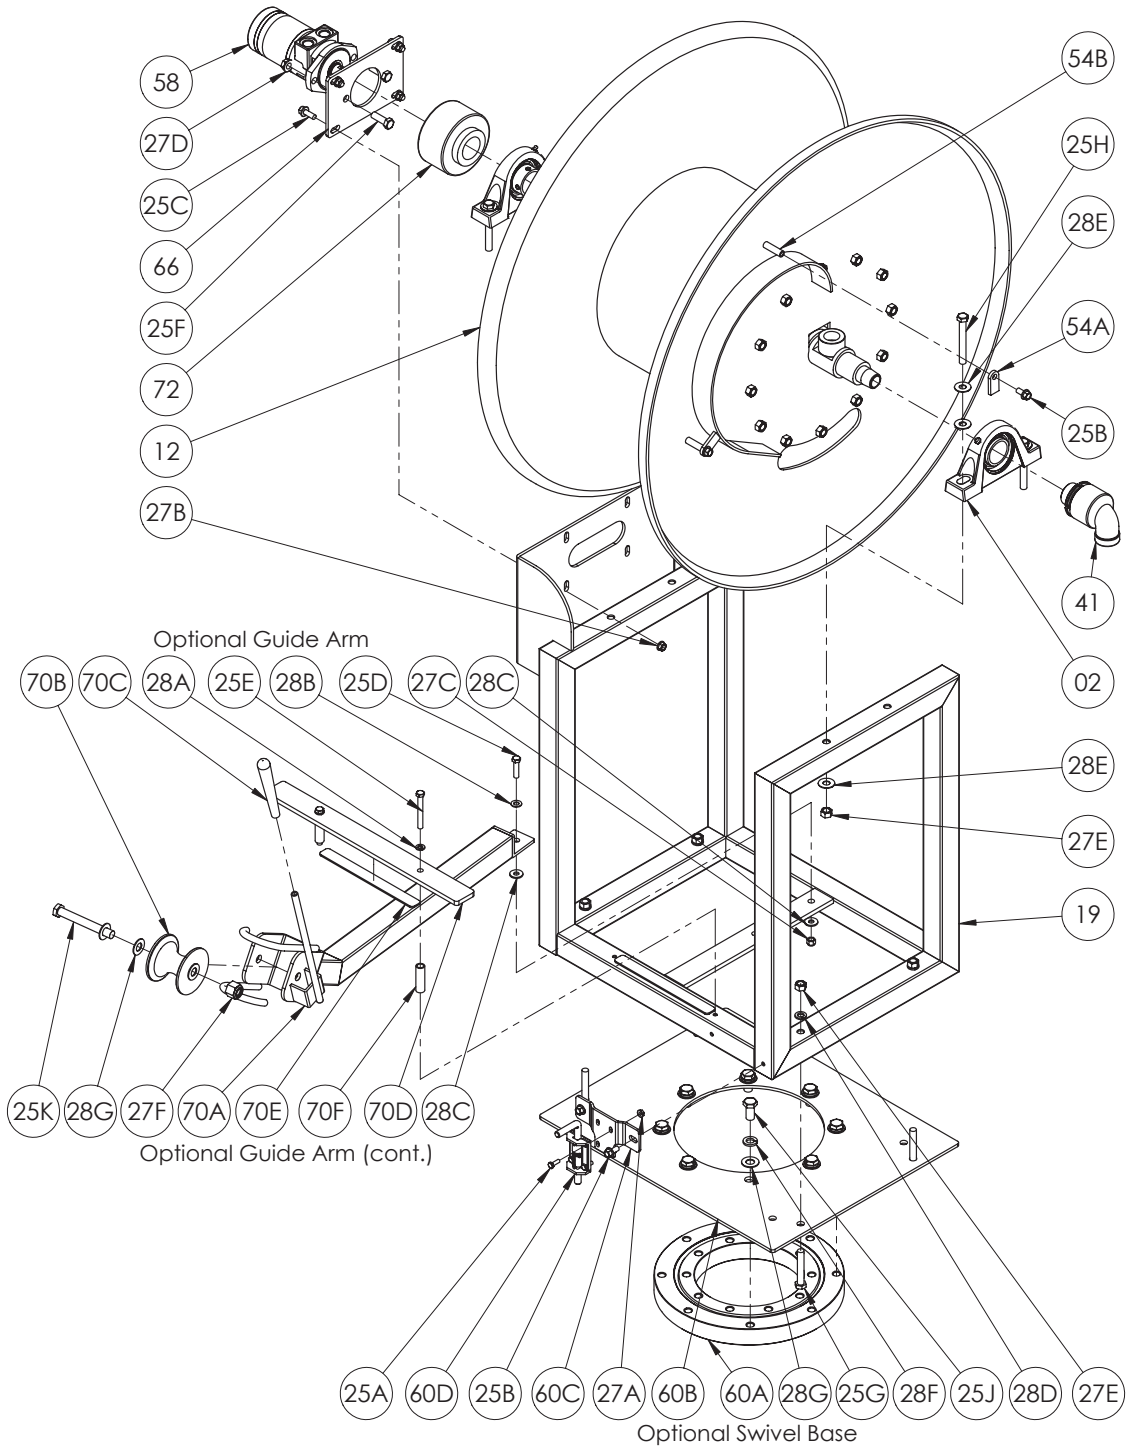

ISO 238 PARTS LIST SERIES HDD6200 Hydraulic Direct Drive

PARTS LIST
ISO 238
SERIES HDD6200
Hydraulic Direct Drive

When ordering parts

BE SURE TO SPECIFY COMPLETE MODEL NUMBER and SERIAL NUMBER OF REEL.

USE PART NUMBER!