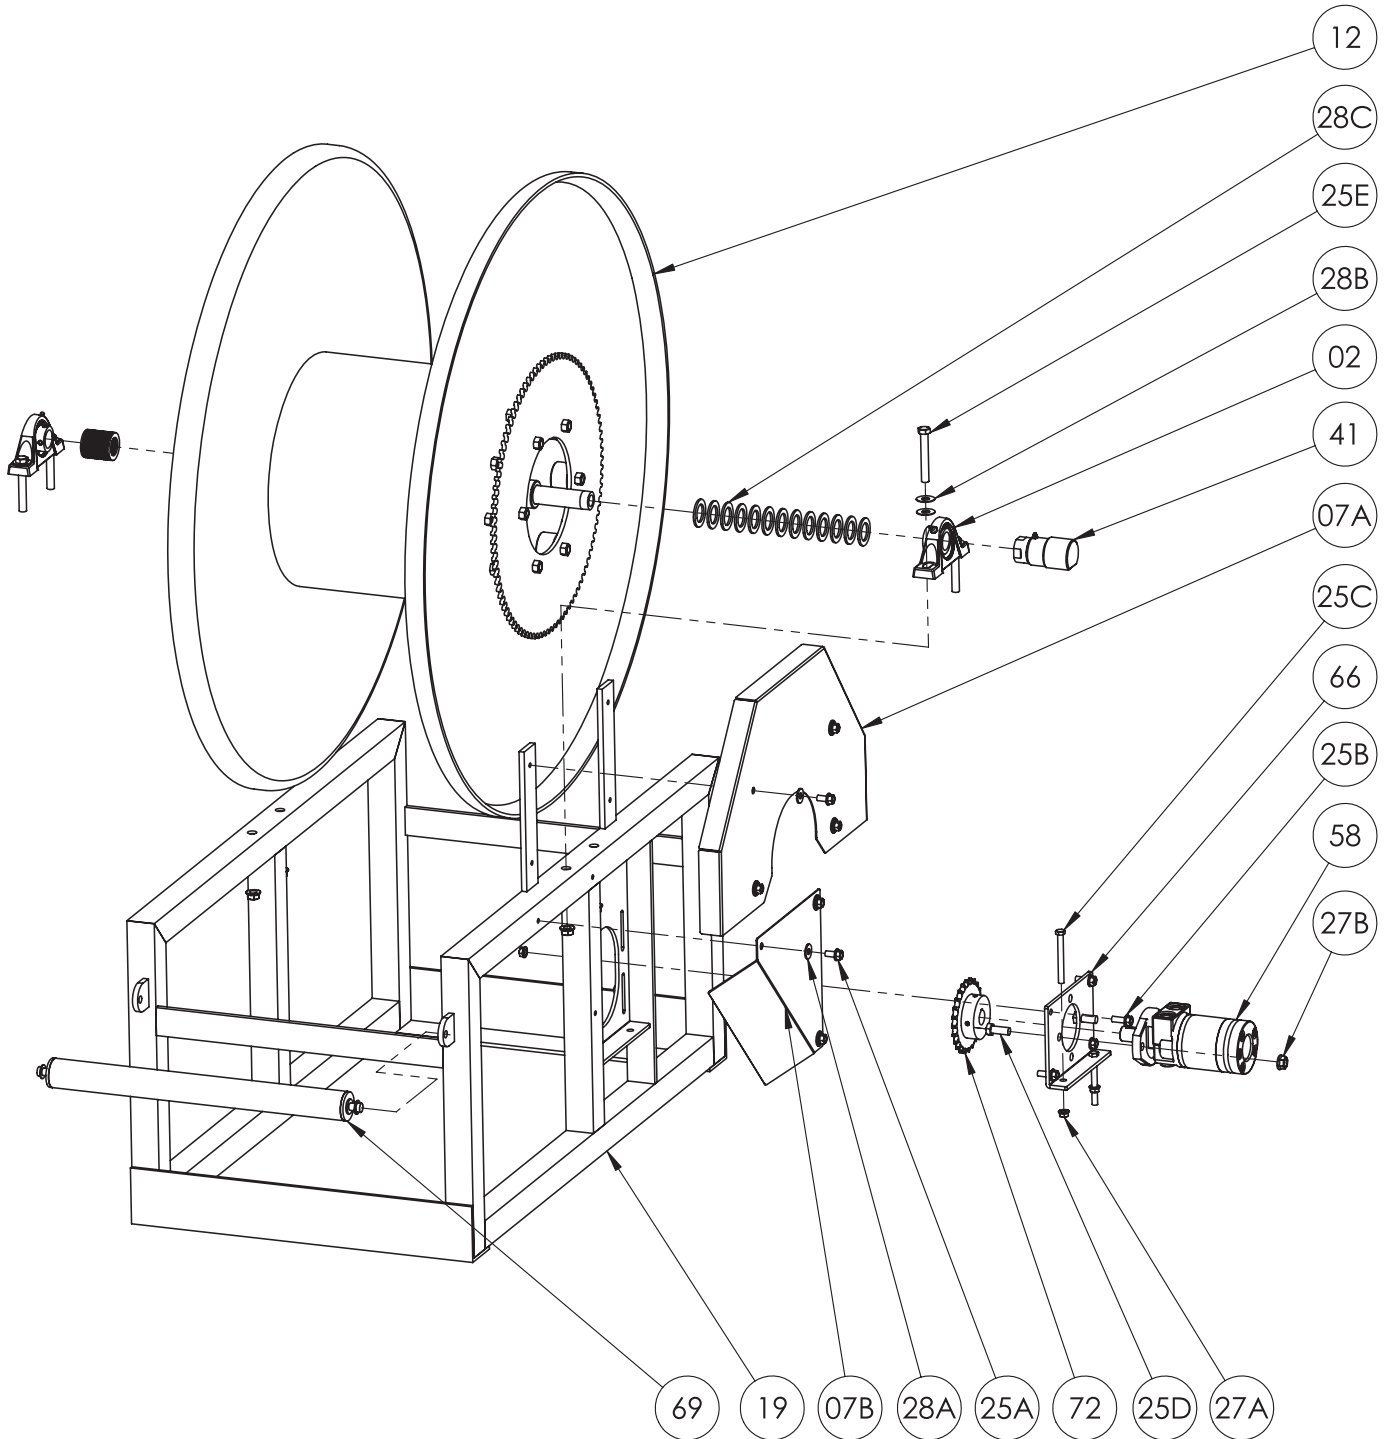

ISO 237 PARTS LIST Model 6200

**PARTS LIST
ISO 237
Model 6200**

When ordering parts

BE SURE TO SPECIFY COMPLETE MODEL NUMBER and SERIAL NUMBER OF REEL.

USE PART NUMBER!

<u>Item No.</u>	<u>Description</u>	<u>PART NUMBER</u>	<u>Quantity</u>
02	1-1/4" Pillow Block Bearing	9902.0300	2
07A	Upper Chainguard for 62xx Reel	9957.1141	1
07B	Lower Chainguard for 62xx Reel	9957.1142	1
12	Model 62xx Spool (Specify Drum Size, Disc Size, Riser and Inlet Thread).	9967.1001	1
19	Model 62xxFrame Assembly (Specify Drum & Disc Size)	9967.1002	1
25A	3/8"-16 x 3/4" Spinlock Bolt.....	9904.2201	7
25B	3/8"-16 x 1" Spinlock Bolt.....	9904.2202	4
25C	3/8"-16 x 3.5" Hex Head Bolt	9904.1210	2
25D	1/2"-13 x 1.25" Hex Head Bolt	9904.1403	2
25E	1/2"-13 x 3.5" Hex Head Bolt	9904.1409	4
27A	3/8"-16 Spinlock Nut.....	9904.6200	6
27B	1/2"-13 Spinlock Nut.....	9904.5400	6
28A	3/8" Flat Washer.....	9954.0007	7
28B	1/2" Flat Washer.....	9954.0008	8
28C	1-7/8" OD x 1-5/16" ID x 1/8" thick washer	9954.0021	33
41	1" 90 FxF Steel 4000 psi Super Swivel Joint (Buna)	9929.8551	1
58	Parker 20 cu in Hydraulic Motor.....	9918.2621	1
66	Adjustable Motor Mounting Plate	9923.0065	1
69	2" Roller w/ Rod & Bearing ~Spec Model	9940.0027	1
72	16T50 Sprocket, 1" Long & 1" Bore	9910.2334	1
73	#50 Chain ~Spec Length	9912.0005	1