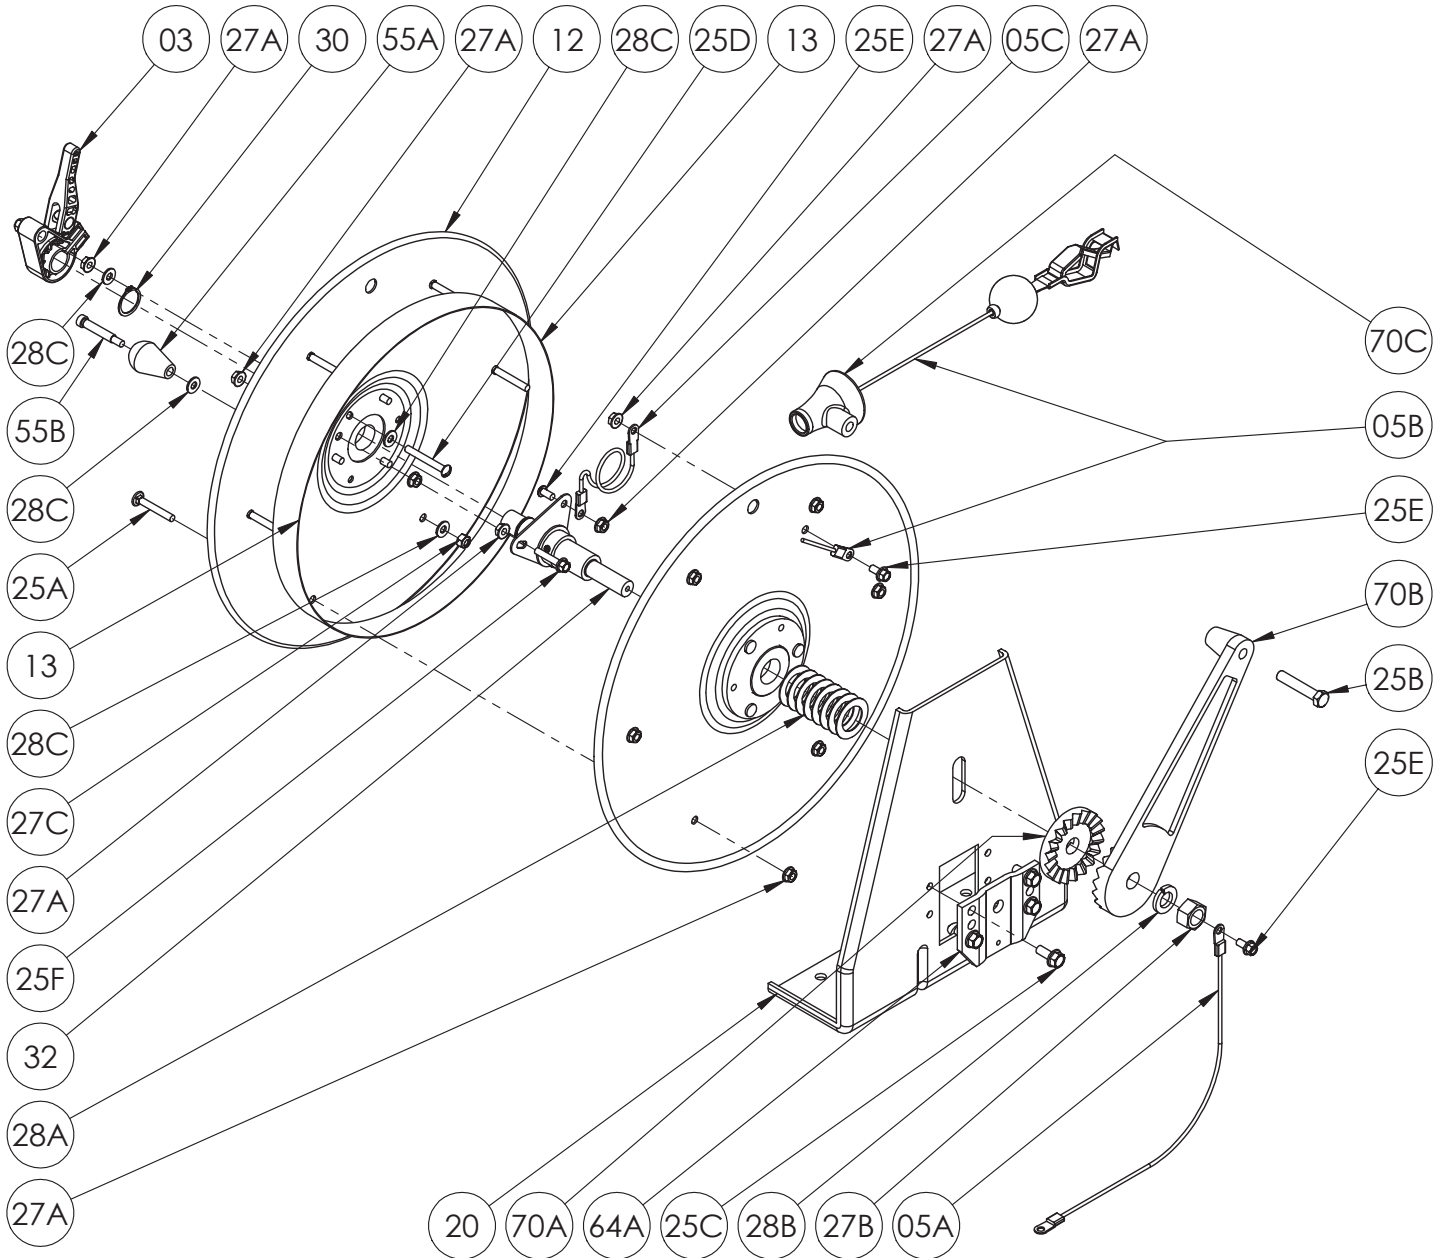

ISO 234
PARTS LIST
SERIES MHGR 50
& MHGR 100

PARTS LIST
ISO 234
SERIES MHGR 50 & MHGR 100

When Ordering Parts
BE SURE TO SPECIFY COMPLETE MODEL NUMBER and SERIAL NUMBER OF REEL
USE PART NUMBER!

<u>Item No.</u>	<u>Description</u>	<u>Part No.</u>	<u>Qty</u>
03	Cam Lock Brake Assembly (See ISO-254 for Parts)	9947.0130	1
05A	18" Long HGR Grounding Strap w/ Eyelets	9951.0090	1
05B	Grounding Cable Assembly (Spec. Cable Type/Size/Length & Clamp).....	Spec. Model	1
05C	6" Long HGR Grounding Strap w/ Eyelets (For Inside Drum).....	9951.0048	1
12	HGR-50 Disc Includes Disc Washer and Brass Bushing	9951.0042	2
12	HGR-100 Disc Includes Disc Washer and Brass Bushing (Not Shown).....	9951.0043	2
13	HGR-50 Drum 304 SST w/ Mounting Hardware (Items 25A & 27A).....	9905.8142	1
13	HGR-100 Drum 304 SST w/ Mounting Hardware (Items 25A & 27A) (Not Shown)	9905.8162	1
20	HGR Frame, per P20A-00290, E-Coated.....	9906.0741	1
25A	1/4"-20 x 1-5/8" Carriage Bolt (For HGR-50).....	9904.0010	6
25A	HGR-100 1/4"-20 x 1-3/4" Carriage Bolt (For HGR-100) (Not Shown).....	9904.0011	6
25B	3/8" -16 x 2" Hex Head Cap Screw.....	9904.1206	1
25C	5/16"-18 x 3/4" Thread Cutting Hex Head Bolt.....	9958.0055	4
25D	1/4"-20 x 3" Round Head Screw	9958.0036	1
25E	1/4"-20 x 1/2" Spinlock Cap Screw	9904.1058	3
25F	1/4"-20 x 1-1/2" Hex Head Bolt.....	9904.1004	1
27A	1/4"-20 Large Flange Spinlock Nut.....	9904.6002	12
27B	5/8"-18 Hex Head Nut.....	9958.0018	1
27C	1/4"-20 ESNA Nut	9958.0015	1
28A	Stainless Steel Hub Spacers (1-5/8" O.D. x 1" I.D. x 20 GA. Thick).....	9954.0037	As Req'd
28B	5/8" Lock Washer	9954.0031	1
28C	1/4" Flat Washer.....	9954.0005	4
30	1" External Retaining Ring for HGR Hub.....	9951.0021	1
32	Hub Assembly for MHGR.....	9951.0049	1
55A	Manual rewind Knob Handle.....	9914.0565	1
55B	5/16" Shoulder Bolt (w/ Nut and Washer).....	9914.0531	1
64A	Ratchet Pawl Housing, Inner (N Series).....	9922.0027	1
70A	Guide Arm Positioner, per P70A-00670.....	9951.0009	1
70B	Guide Arm, per P70A-00660.....	9951.0010	1
70C	HGR Scoop, per P56A-00340	9951.0012	1