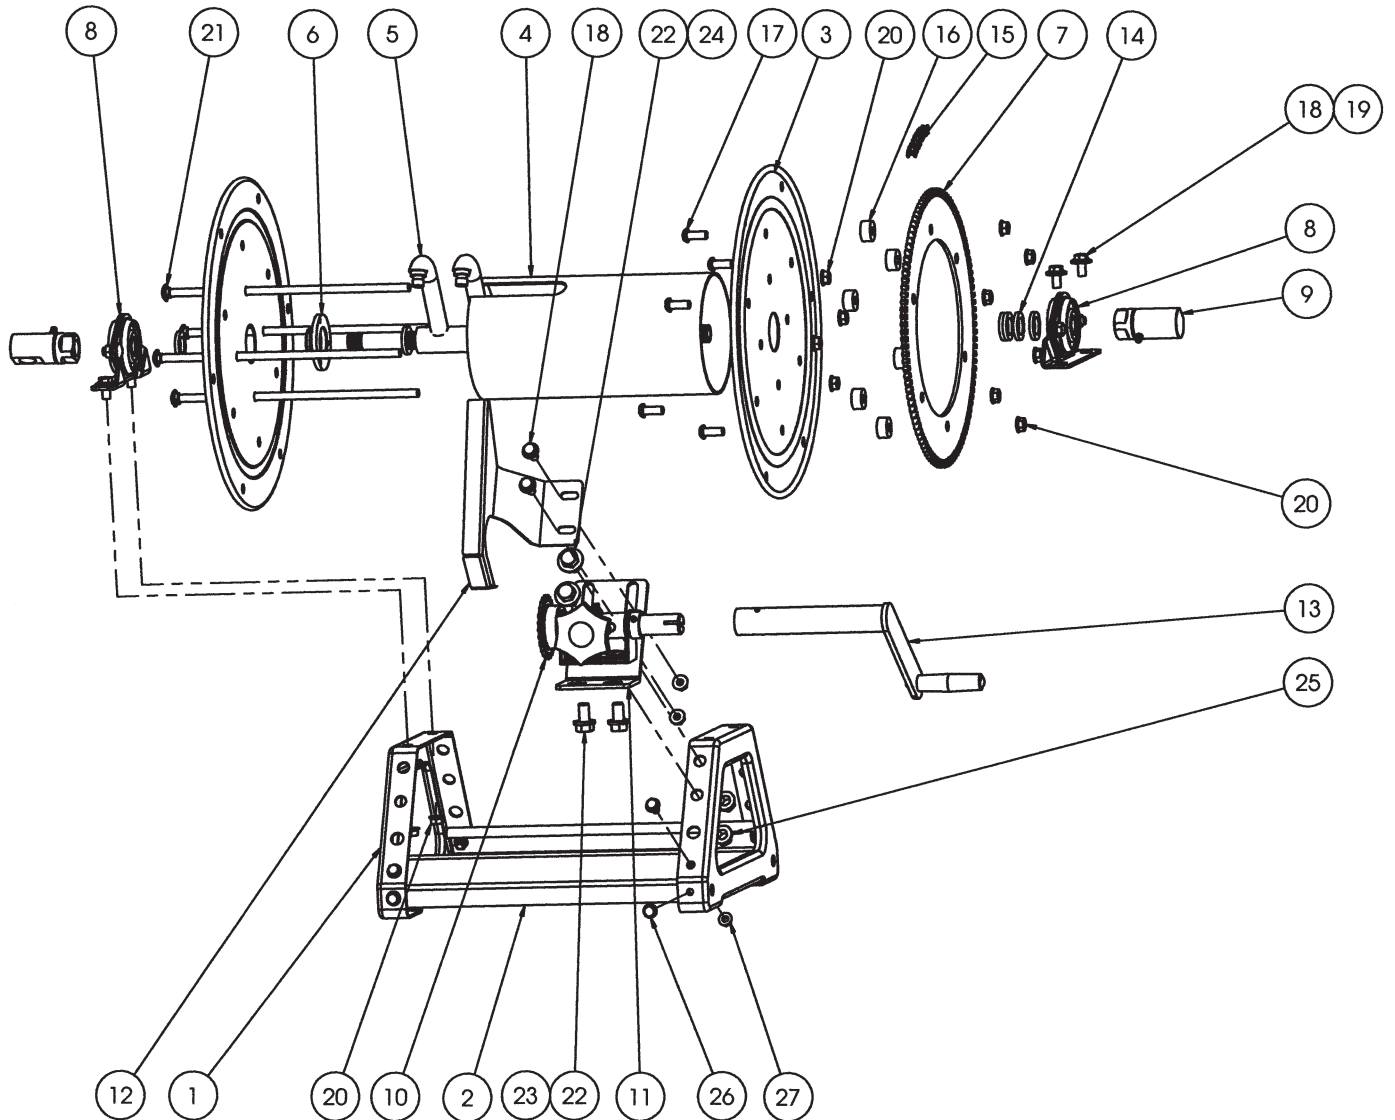

Hannay Reels®

The reel leader.

Hannay Reels, Inc., 553 State Route 143
Westerlo, NY 12193-0159
Telephone 518-797-3791; Toll Free 1-877-GO-REELS
FAX 1-800-REELING (733-5464)
INT'L FAX (518) 797-3259
Website: www.hannay.com
E-mail: reels@hannay.com

ISO 213 PARTS LIST MX2400 SERIES

Hannay ISO Parts Lists are available
at www.hannay.com

**PARTS LIST
ISO-213
MX2400 SERIES**

When ordering parts
BE SURE TO SPECIFY COMPLETE MODEL NUMBER and SERIAL NUMBER OF REEL.
USE PART NUMBER!

<u>Item No.</u>	<u>Description</u>	<u>PART NUMBER</u>	<u>Quantity</u>
1	Pressed Frame.....P20A-00270	9906.0011	2
2	Foot StockP80A-00030	9907.6000	2
3	Disc, 16-1/2" Dia.	9903.0516	2
4	Drum, 6" Dia.	9905.7112	1
5	Dual Hub Assembly.....	9901.0671	1
6	Washer, EH936.....	9965.0015	2
7	Disc Sprocket, 112T35.....	9910.1321	1
8	Bearing, SA Complete.....	9902.1200	2
9	1/2" 90 Deg. FxF Super Swivel Jt.....	9927.8557	2
10	MX Assembly.....	9914.0710	1
11	MX Mounting Plate.....P55A-00130	9914.0722	1
12	Chain Guard, Left hand, MX RewindP70A-00290	9957.0035	1
12	Chain Guard, Right hand, MX Rewind.....P70A-00290	9957.0036	1
13	H-18 Steel Hand Crank.....	9914.0011	1
14	1/2" Hub Spacer.....	9954.0020	As Req'd
15	#35 Chain.....	9912.0003	As Req'd
16	Sprocket Spacer.....	9954.0015	6
17	3/8" -16 x 1" Button Head Cap Screw.....	9904.9202	6
18	3/8" -16 x 3/4" Spinlock Bolt.....	9904.2201	6
19	3/8" Flat Washer.....	9954.0007	4
20	3/8" -16 Spinlock Nut.....	9904.6200	12
21	3/8" -16 Carriage Bolt.....	Specify Model	4
22	1/2" -13 x 1" Hex Head Bolt.....	9904.1402	4
23	1/2" Lock Washer.....	9954.0030	4
24	1/2" Flat Washer.....	9954.0008	2
25	1/2" -13 Hex Head Nut.....	9904.5400	2
26	5/16" -18" x 5/8" Long Hex Flanged Bolt.....	9904.1159	8
27	5/16" -18 Top Lock Flanged Nut.....	9904.5602	8