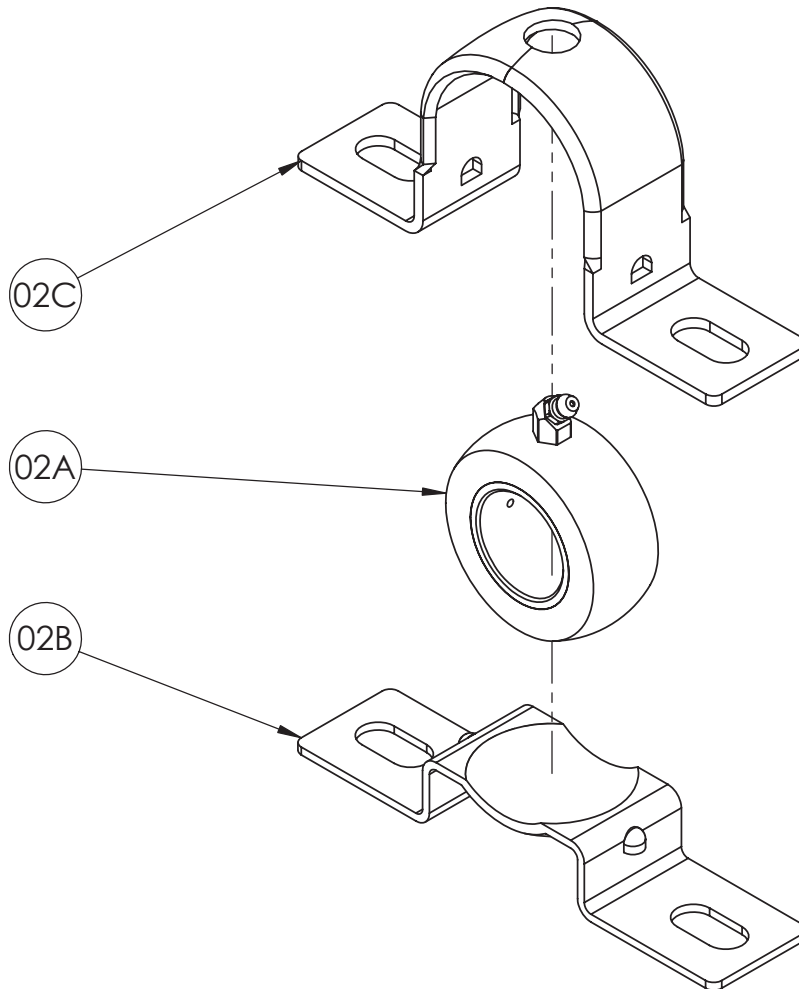

ISO 211 PARTS LIST STRAP BEARING ASSEMBLY

PARTS LIST
ISO 211
STRAP BEARING ASSEMBLY

When ordering parts

BE SURE TO SPECIFY COMPLETE MODEL NUMBER and SERIAL NUMBER OF REEL.

USE PART NUMBER!

<u>Item No.</u>	<u>Description</u>	<u>PART NUMBER</u>	<u>Quantity</u>
-	1" Strap Bearing Complete Assembly, E-Coated.....	9902.1630	1
-	1" Strap Bearing Complete Assembly, E-Coated (For EPIV Reels) .	9902.1631	1
-	1" Strap Bearing Complete Assembly, 304 SST.....	9902.1640	1
-	1" Delrin Bearing Complete (Center Bearing for TWCR Reels).....	9902.1402	1
-	1" Twin Alum/Bronze Bearing Complete (For EPBM Reels) (E-Coat)	9902.3500	1
-	1" Twin Alum/Bronze Bearing Complete (For EPBM Reels) (Stainless Steel)	9902.3502	1
-	1-1/2" Strap Bearing Complete Assembly, E-Coated	9902.1610	1
-	1-1/2" Strap Bearing Complete Assembly, E-Coated (For EPIV Reels)	9902.1611	1
-	1-1/2" Strap Bearing Complete Assembly, 304 SST.....	9902.1620	1
02A	Bearing Insert - 1" Bronze/Aluminum Bearing Insert (W/ Grease Fitting)	9902.1730	1
02A	Bearing Insert - 1" Bronze/Aluminum Bearing Insert (w/ 1/8" NPT Hole & No Grease Fitting For EPIV Reels)	9902.1731	1
02A	1" Delrin Insert (Center Bearing for TWCR Reels).....	9902.1502	1
02A	1" Alum/Bronze Twin Bearing Insert for EPBM Reels.....	9902.1735	1
02A	Bearing Insert - 1-1/2" Bronze Bearing Insert (W/ Grease Fitting)....	9902.1700	1
02A	Bearing Insert - 1-1/2" Bronze Bearing Insert (w/ 1/8" NPT Hole & No Grease Fitting For EPIV Reels)	9902.1701	1
02B	Greasable Bearing Holder, E-Coated (Bottom Strap).....	9902.2950	1
02B	Greasable Bearing Holder, 304 SST (Bottom Strap)	9902.2960	1
02C	Greasable Bearing Holder, E-Coated (Top Strap)	9902.2955	1
02C	Greasable Bearing Holder, 304 SST (Top Strap)	9902.2965	1