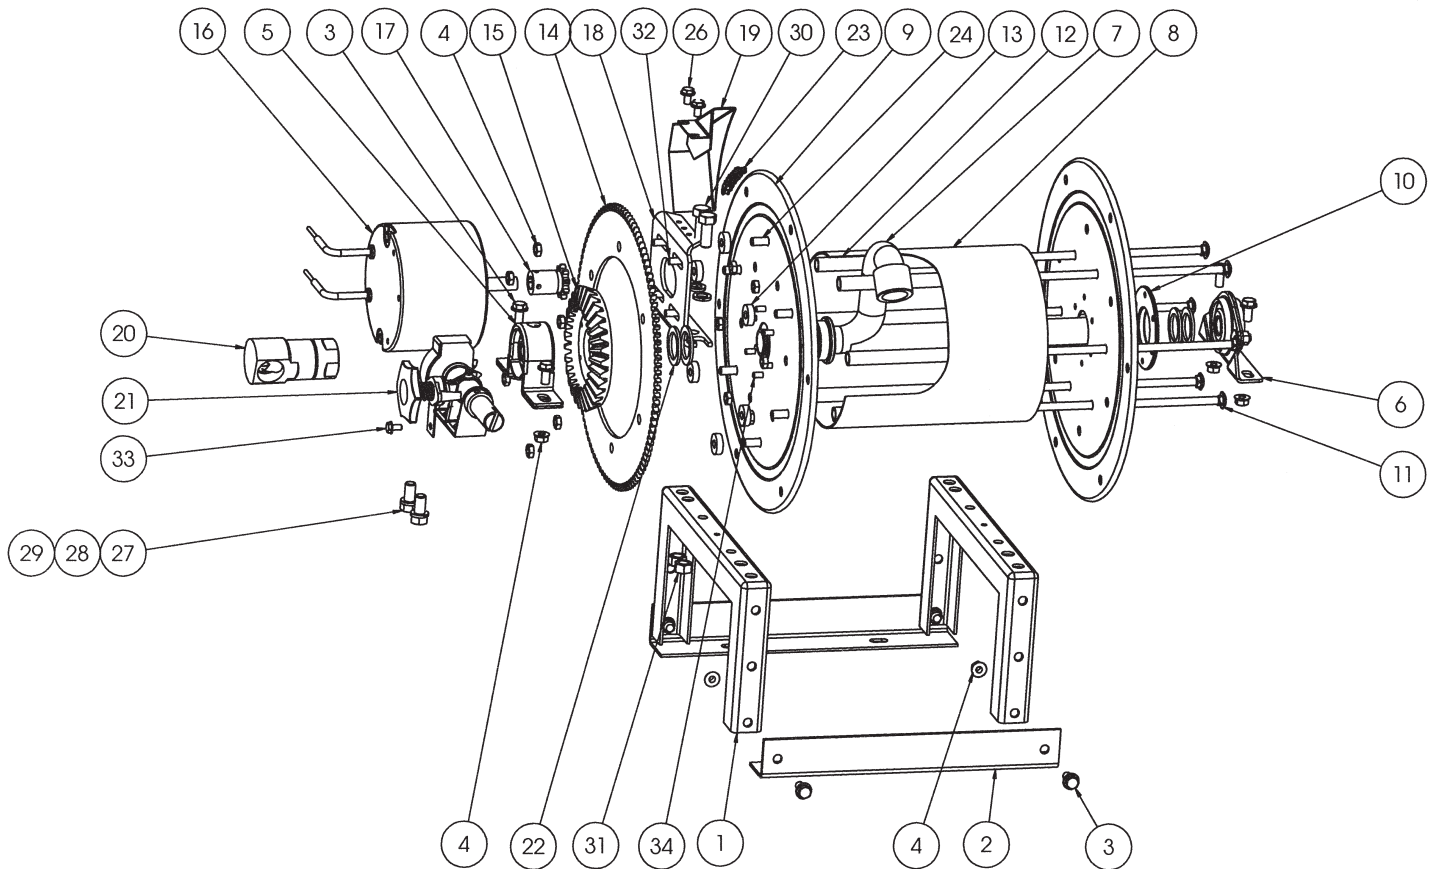

ISO 206 PARTS LIST G4100 SERIES

Hannay ISO Parts Lists are available
at www.hannay.com

**PARTS LIST
ISO-206
G4100 SERIES**

When ordering parts
**BE SURE TO SPECIFY COMPLETE MODEL NUMBER and SERIAL NUMBER OF REEL.
USE PART NUMBER!**

<u>Item No.</u>	<u>Description</u>	<u>PART NUMBER</u>	<u>Quantity</u>
1	Frame, Roll Form, 17-18.....P20A-01290	9906.0060	2
2	Foot 2 x 2	9907.2000	2
3	3/8"-16 x 3/4" Spin Lock Bolt.....	9904.2201	8
4	3/8"-16 Spin Lock Nut	9904.6200	14
5	Bearing, Strap 1".....ISO 211	9902.1650	1
6	Bearing, SA 1".....	9902.1400	1
7	Hub Assy, 1", 1" FNPT Outlet Riser	9901.1600	1
8	Drum, 8" Dia.Specify Model	9905.3121	1
9	Disc, 16-1/2" Dia.	9903.0721	2
10	Disc Washer.....EH-936	9965.0015	2
11	3/8"-16 Carriage Bolt.....	Specify Model	6
12	3/8" Spacer Pipe.....Specify Model	9904.3200	6
13	Spacer, Sprocket.....GH-239	9954.0015	6
14	112T35 Disc Sprocket	9910.1321	1
15	Ring Gear H-26	9914.0360	1
16	Electric Motor, 227 12VDC.....	9915.0042	1
17	Sprocket, 11T35 1-3/4" Long.....	9910.1119	1
18	Motor Mounting Plate.....	9923.0006	1
19	Chain Guard, Left.....P07A-00380	9957.0036	1
19	Chain Guard, Right.....P07A-00380	9957.0035	1
20	Swivel Joint, 1" 90 Deg FxF.....	9929.8551	1
21	Manual Rewind Assy for 8" Drum	9914.0220	1
22	Hub Spacer	9954.0021	As Req'd
23	Length of #35 Chain for 17-18 Series	9912.0028	1
24	3/8"-16 x 1" Button Head Cap Screw.....	9904.9202	6
26	5/16"-18 x 3/4" Hex Head Self Tap Cap Screw.....	9904.1160	2
27	1/2"-13 x 1" Hex Head Bolt	9904.1402	2
28	1/2" Lock Washer	9954.0030	2
29	1/2" Flat Washer.....	9954.0008	2
30	1/2"-13 x 1-1/4" Hex Head Bolt	9904.1403	2
31	1/2"-13 Hex Head Nut	9904.5400	2
32	5/16"-18 x 5/8" Long Hex Head Flanged Bolt.....	9904.1159	4
33	1/4" -20 x 1/2" Hex Washer Head Tap Tite Screw	9904.1070	1
34	1/4" -20 x 1/2" Hex Head Spinlock Cap Screw	9904.1058	6