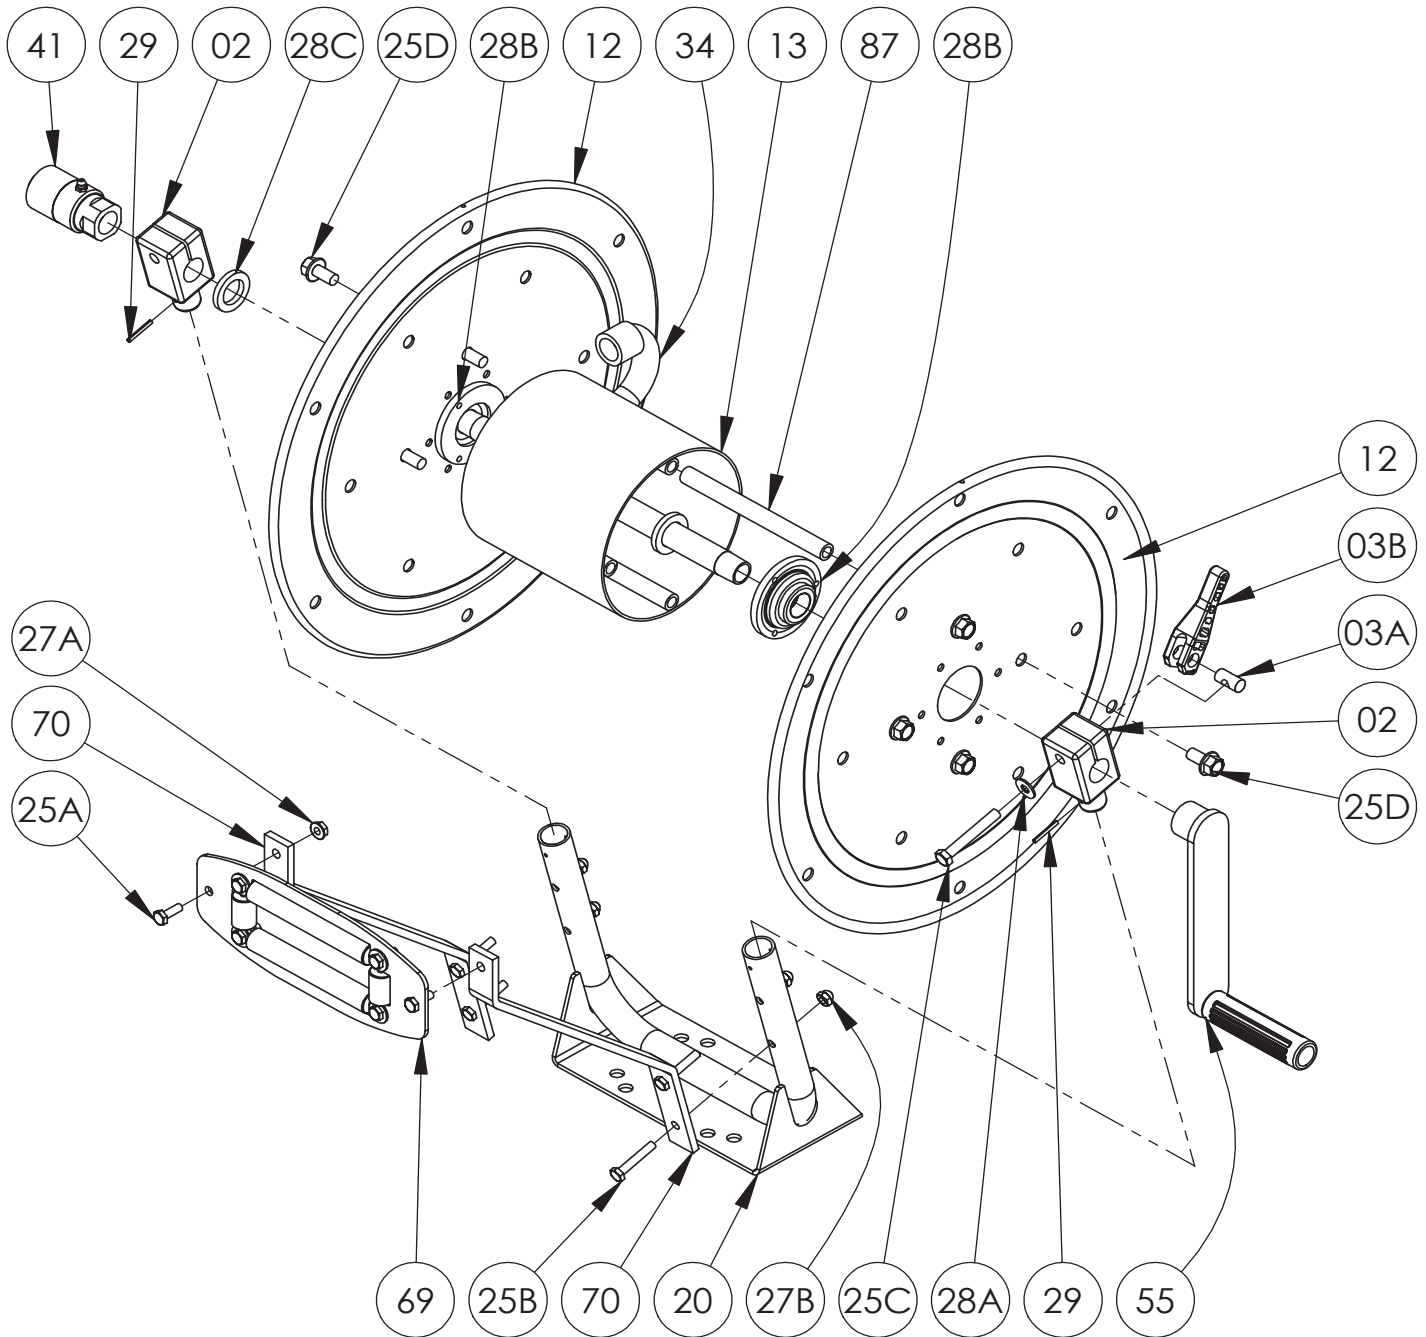

# ISO 193 PARTS LIST

## PRESSURE WASH REEL (MODEL PW-2)

Hannay ISO Parts Lists are available  
 at [www.hannay.com](http://www.hannay.com)

**PARTS LIST  
ISO 193  
PRESSURE WASH REEL (MODEL PW-2)**

**When Ordering Parts  
BE SURE TO SPECIFY COMPLETE MODEL NUMBER and SERIAL NUMBER OF REEL  
USE PART NUMBER!**

<u>Item No.</u>	<u>Description</u>	<u>Part No.</u>	<u>Quantity</u>
02	1/2" Split Bearing for PW-2, per P02A-00130.....	9902.1250	2
03A	Brass Barrel Nut for Cam Lock Brake .....	9947.0133	1
03B	Cam Lock Lever .....	9947.0132	1
12	(17-18) 16.5" Diameter Disc 14 GA Steel (E-Coated) ~Specify PW-2 .....	9903.0516	2
13	Drum, 6" Diameter Aluminum ~Specify PW-2 .....	9905.7112	1
20	PW-2 Frame Assembly, per P19A-00070 .....	9908.1025	2
25A	1/4"-20 x 3/4" Hex Head Cap Screw .....	9904.1001	2
25B	1/4"-20 x 1-1/2" Hex Head Cap Screw .....	9904.1004	4
25C	5/16"-18 x 2-1/4" Hex Head Bolt.....	9904.1107	1
25D	3/8"-16 x 3/4" Spinlock Bolt .....	9904.2201	8
27A	1/4"-20 Spinlock Nut .....	9904.6000	2
27B	1/4"-20 Acorn Nut .....	9958.0037	4
28A	1/4" USS Flat Washer.....	9954.0005	1
28B	1/2" Hub Disc Washer, per P28A-00050 .....	9965.0040	2
28C	1-3/8" O.D. x 7/8" I.D. x 3/16" Hub Spacer Washer.....	9954.0020	1
29	1/8" Diameter x 1" Long Roll Pin for Attaching Bearings.....	9958.0085	2
34	1/2" Welded Steel Hub ~Specify PW-2 .....	9901.0611	1
41	1/2" 90 Degree FxF Super Swivel (Aflas Packing) .....	9927.8551	1
55	Hand Crank Assembly (See ISO-255 for Parts) .....	9914.0021	1
69	PW-2R Roller Assembly Complete, per A69A-00190.....	9939.0081	1
70	Roller Mounting Bracket for PW-2, per P70A-00770.....	9941.0211	2
87	Anodized Aluminum Threaded Spacer Tube, 6" Long.....	9904.0312	4