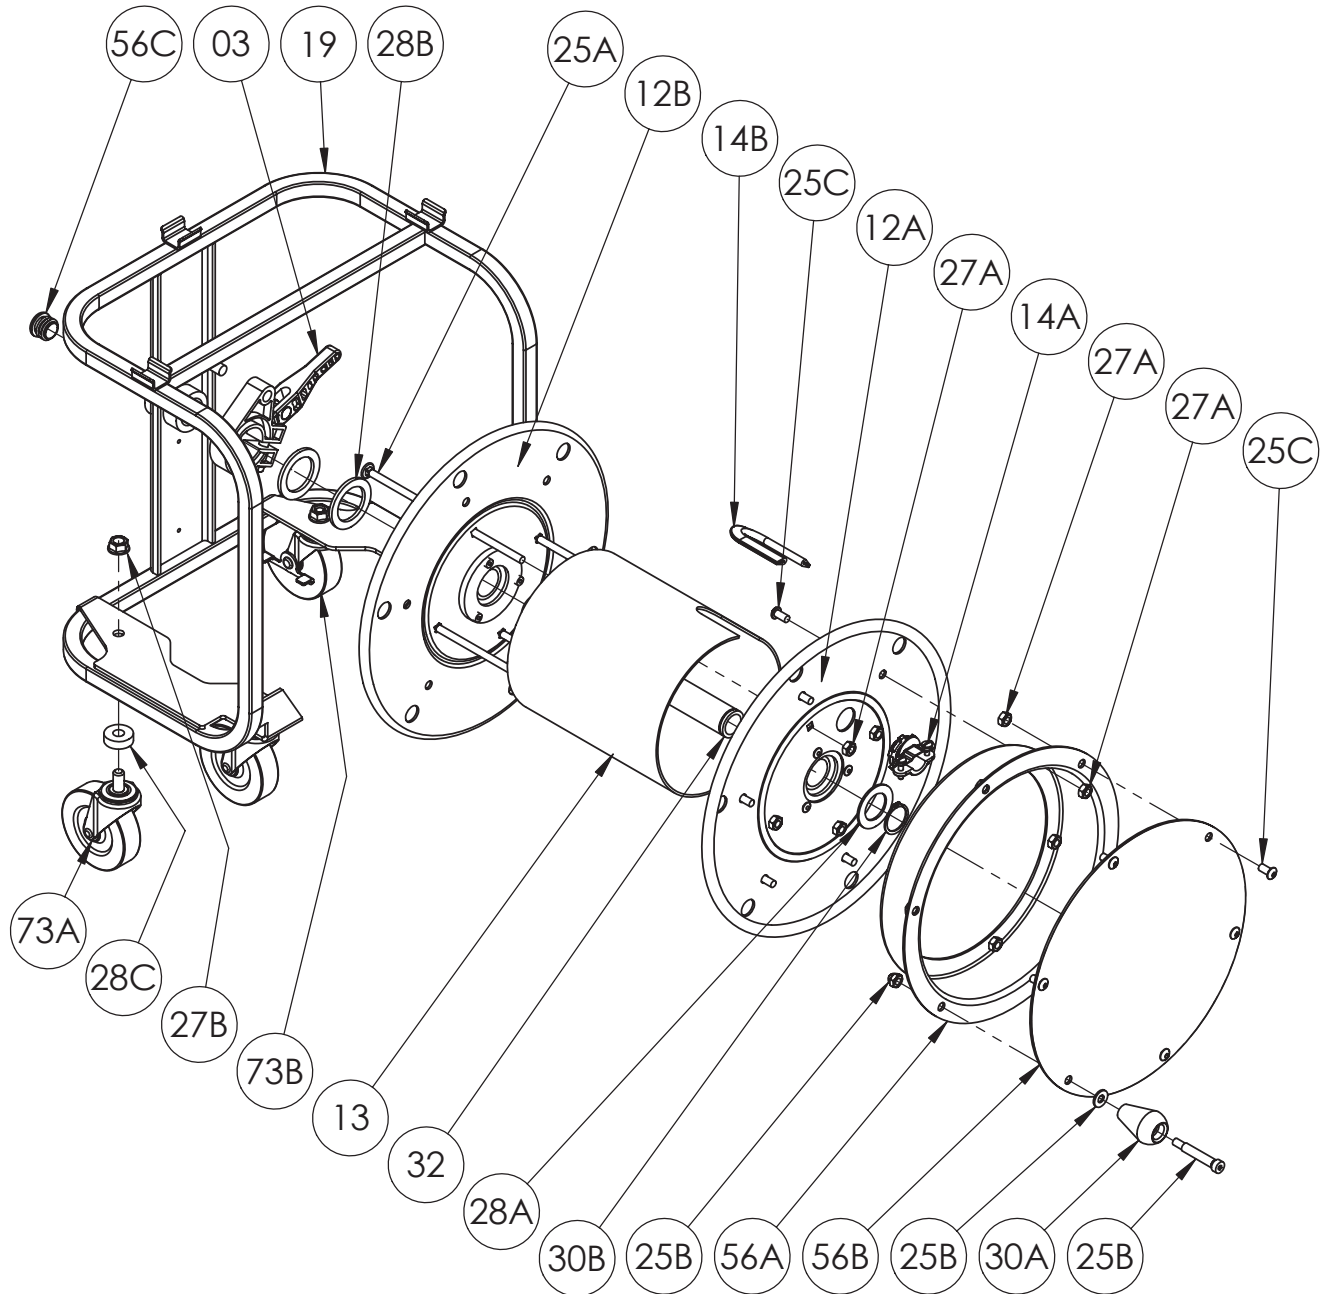

Hannay Reels®
The reel leader.

Hannay Reels, Inc.
 553 State Route 143, Westerlo, NY 12193
 www.hannay.com
 Email: reels@hannay.com

Phone 1-518-797-3791
 Toll Free 1-877-GO-REELS (467-3357)
 Fax 1-800-REELING (733-5464)
 Int'l Fax 1-518-797-3259

ISO 190
PARTS LIST

Model AV-1

**PARTS LIST
ISO 190
Model AV-1**

**When Ordering Parts
BE SURE TO SPECIFY COMPLETE MODEL NUMBER and SERIAL NUMBER OF REEL
USE PART NUMBER!**

Item No.	Description	Part No.	Quantity
03	Cam Lever Drag Brake Kit for AV Reels (See ISO-254 for Parts).....	9947.0140	1
12A	AV-1 Front Disc (11-3/4" Dia.).....	9949.0001	1
12B	AV-1 Back Disc (11-3/4" Dia.).....	9949.0002	1
13	AV-1 Drum (6" Dia.), per P13A-00040.....	9949.0021	1
14A	1/2" SEU Romex Connector for AV-1.....	9949.0351	1
14B	AV-1 Rubber Grommet.....	9949.0049	1
19	AV-1 Frame Assembly, per P19A-00040.....	9949.0011	1
25A	1/4"-20 x 8" Carriage Bolt.....	9949.0050	4
25B	5/16" Shoulder Bolt w/ Washer and Nut for Oval Handle.....	9914.0531	1
25C	1/4"-20 x 1/2" Long Socket Head Cap Screw.....	9958.0058	11
27A	1/4"-20 Finish Hex Nut w/ Black Zinc.....	9958.0059	15
27B	3/8"-16 Spinlock Nut (For Casters).....	9904.6200	4
28A	1" I.D. x 1-5/8" O.D. x 1/32" Thick Washer.....	9954.0035	1
28B	1-5/16" I.D. x 1-7/8" O.D. x 1/8" Thick Washer (Yellow Zinc).....	9954.0021	2
28C	1" O.D. x 9/16" I.D. x 5/16" Thick Spacer (For Casters).....	9954.0016	4
30A	Oval Hand Crank Knob.....	9914.0565	1
30B	1" External Retaining Ring.....	9951.0021	1
32	AV-1 Hub, per P32A-00140.....	9949.0031	1
56A	AV-1 Connector Enclosure, per P56A-00220.....	9949.0061	1
56B	AV-1 Connector Enclosure Cover, per P56A-00230.....	9955.1001	1
56C	Hub End Cap (CCF- 7/8 14-20) (For Plugging AV Hub).....	9958.0062	1
56D	Black Gear Tie (12" Long) (Not shown).....	9949.0082	1
73	3" O.D. Caster Kit (Includes Casters (73A & 73B), Nuts (27B), Spacers (28C) and Wrench).....	9949.0073	1
73A	3" O.D. Caster.....	9949.0068	2
73B	3" O.D. Locking Caster.....	9949.0069	2