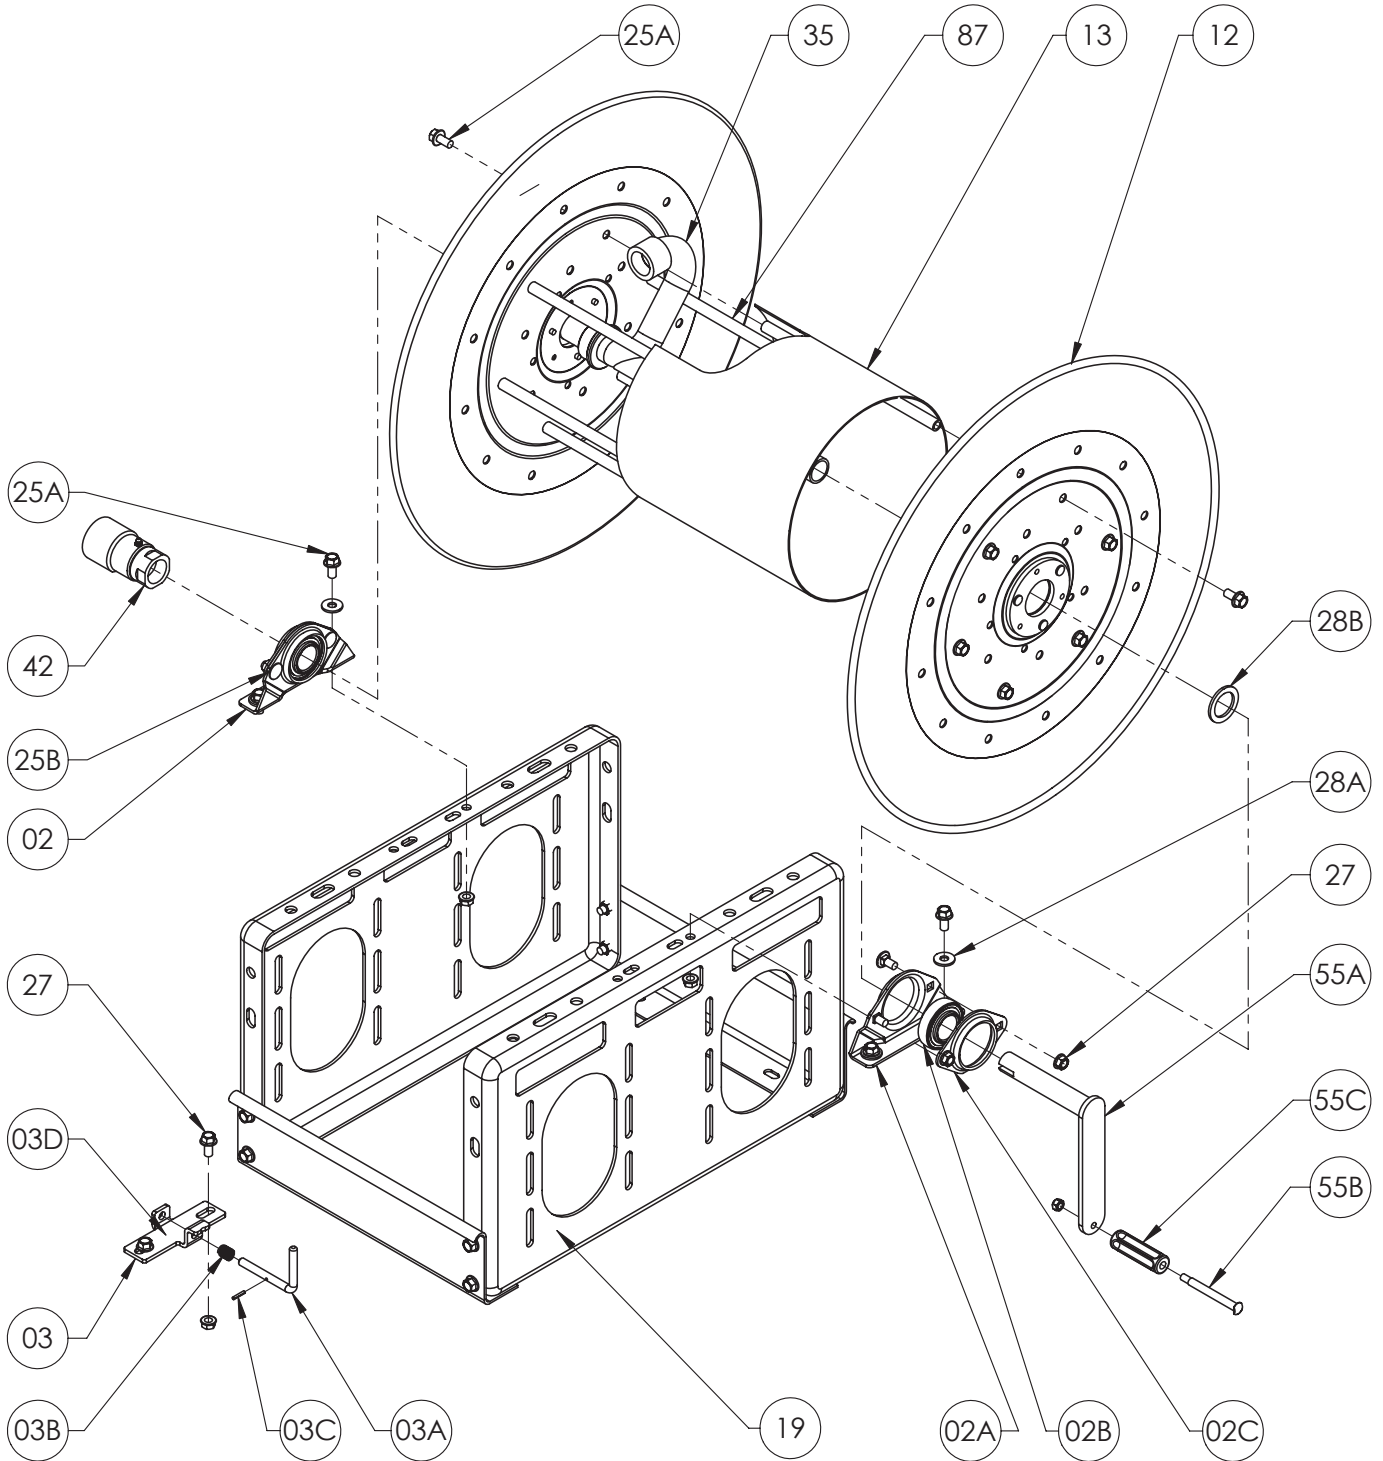

## ISO 177 PARTS LIST SERIES SS 3000 REELS

**PARTS LIST**  
**ISO 177**  
**SERIES SS 3000 Reels**

When ordering parts

**BE SURE TO SPECIFY COMPLETE MODEL NUMBER and SERIAL NUMBER OF REEL.**  
**USE PART NUMBER!**

<u>Item No.</u>	<u>Description</u>	<u>PART NUMBER</u>	<u>Quantity</u>
02	1" Self Aligning Bearing Complete (Includes 02A, 02B, 02C, 25B and 27) .....	9902.1420	2
02A	Stainless Steel S.A. Bearing Pillow Block Piece (Steel E-Coated) .....	9902.1503	2
02B	1" Stainless Steel S.A. Bearing Insert Only.....	9902.1503	2
02C	SST Bearing Holder.....	9902.2903	2
03	Stainless Steel PL-4 Pinlock Brake w/ Extended Mounting Ears for large pressed frame	9965.0139	1
03A	SST Pin for PL-4 Pinlock.....	9965.0054	1
03B	Pinlock Spring.....	9965.0032	1
03C	1/8" x 3/4" Spring Pin (Not Shown) .....	9958.0049	1
03D	Stainless Steel PL-4 Pinlock Bracket Only.....	9965.0143	1
12	(25-26) 24-3/4" Dia. 14 GA Disc w/ Disc Washers (Stainless Steel) .....	9903.1324	2
13	Drum, 10-1/2" Dia. Stainless Steel.....	9905.3134	1
19	Large Pressed Frame Assembly (Stainless Steel)..... (Specify Model)	9906.3100	1
25A	3/8"-16 x 3/4" Stainless Steel Spinlock Bolt .....	9960.0009	18
25B	3/8"-16 x 3/4" Stainless Steel Carriage Bolt.....	9960.0096	4
27	3/8"-16 Stainless Steel Spinlock Nut.....	9960.0091	10
28A	3/8" Stainless Steel Flat Washer.....	9960.0010	4
28B	1" Hub Spacer Washer.....	9954.0021	1
35	1" Hub Assembly w/ 1" FNPT Riser .....	9901.1604	1
42	1" 90° FxF SST Superswivel Joint .....	9929.8525	1
42	1" FxF 90 Degree Steel 4000 PSI Super Swivel Joint.....	9929.8054	1
55A	Stainless Steel Removable Hand Crank for 3000/3100 Series Reels Complete (Inc. 55B & 55C)	9914.0034	1
55B	3/8" Stainless Steel Round Shoulder Bolt w/ Nut.....	9914.0512	1
55C	Black Plastic Handle.....	9914.0506	1
87	Anodized Aluminum Threaded Spacer Pipe .....	Spec Model	6