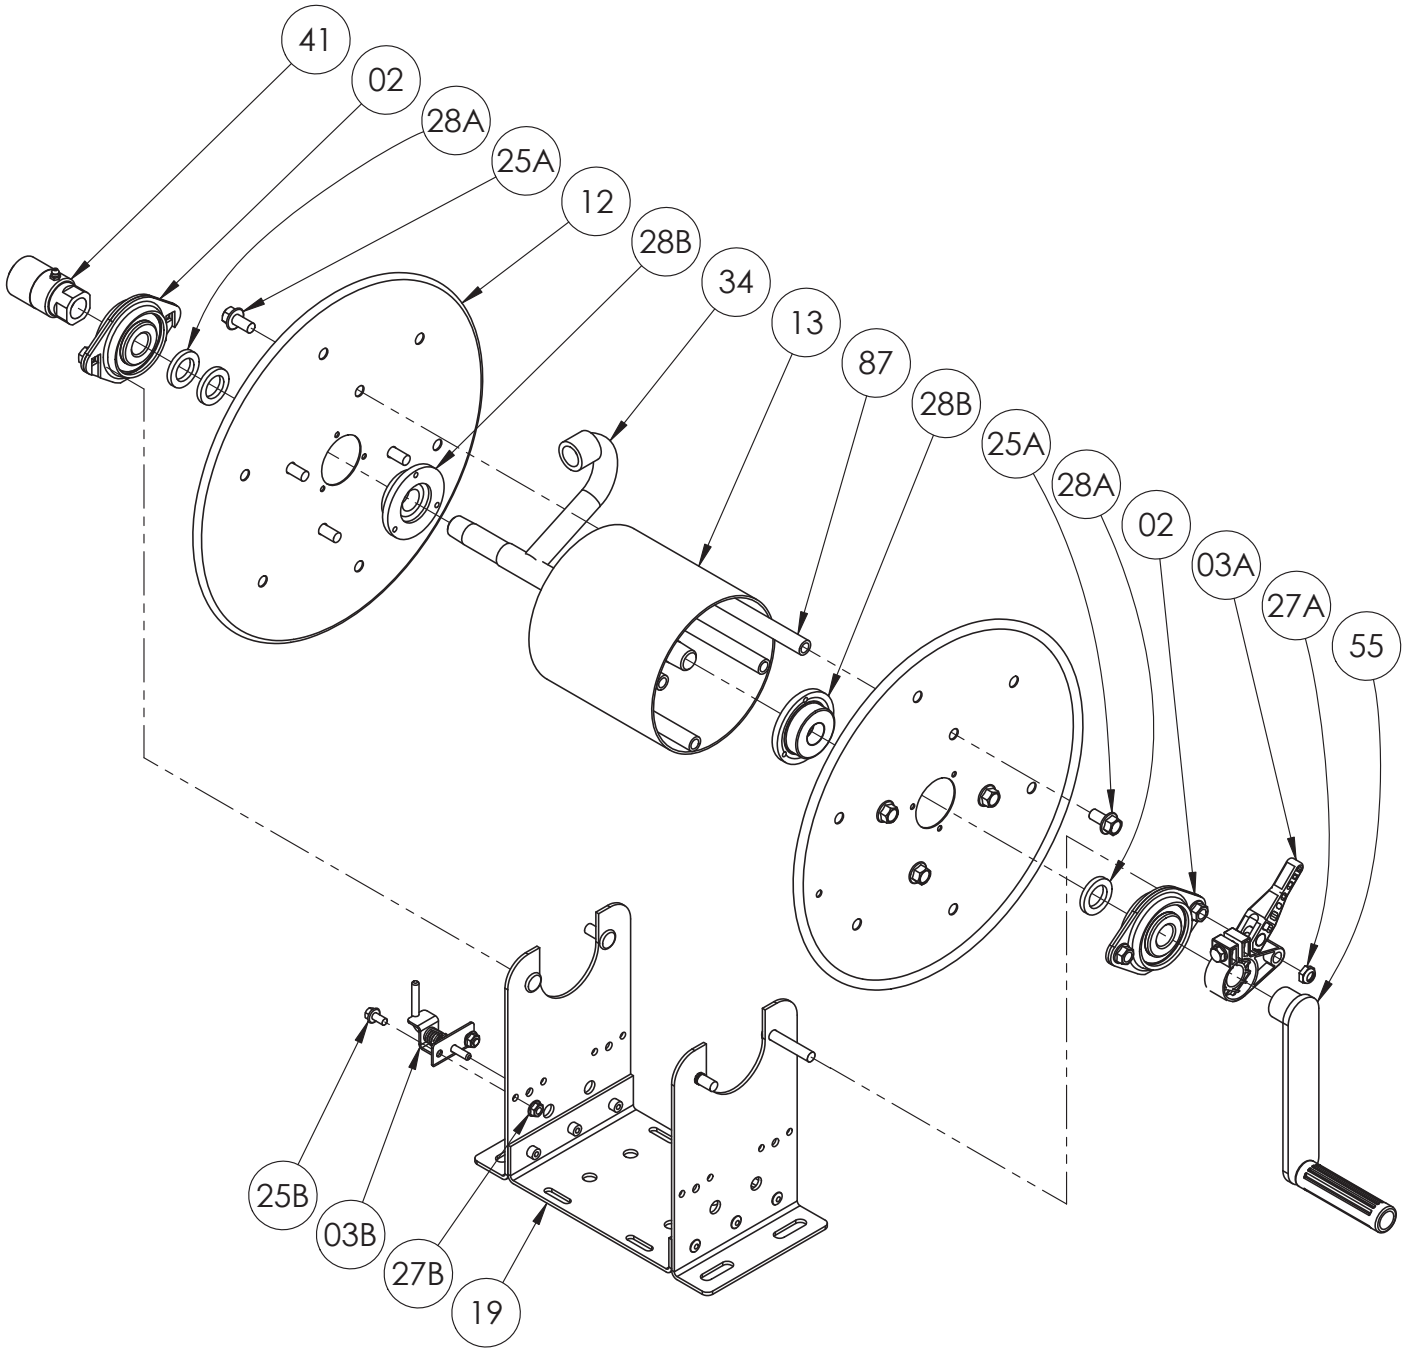

ISO 174 PARTS LIST

SERIES SS1000

**PARTS LIST
ISO 174
Series SS1000**

**When Ordering Parts
BE SURE TO SPECIFY COMPLETE MODEL NUMBER and SERIAL NUMBER OF REEL
USE PART NUMBER!**

<u>Item No.</u>	<u>Description</u>	<u>Part No.</u>	<u>Quantity</u>
02	1/2" Pipe-Size (0.826" I.D.) SST Bearing Complete - Slotted for SS1000 Series reels (see ISO-210 for parts)	9902.2630	2
03A	Cam Lock Drag Brake Assembly with 304 Stainless Steel Hardware (see ISO-254 for parts) ..	9947.0129	1
03B	1000 Series Pinlock Assembly Complete (includes Items 25B & 27B)	9965.0230	1
12	(14-16) 14" Dia. Disc, 14 GA Stainless Steel	9903.6014	2
13	Drum, 6" Dia. Stainless Steel (Specify Model)	9905.1114	1
19	Stainless Steel Frame Assembly for 1000 Series	Specify Model	1
25A	3/8"-16 x 3/4" Stainless Steel Spinlock Bolt	9960.0009	8
25B	1/4"-20 x 1/2" Hex Head Spinlock Cap Screw	9904.1058	2
27A	3/8"-16 Stainless Steel Thin Nylon Lock Nut	9960.0099	1
27B	1/4"-20 Small Flange Spinlock Nut (Armor Coat)	9904.6000	2
28A	1/2" Hub Spacer Washer - Plated Steel (1-3/8" O.D. x 7/8" I.D. x 3/16" Thick)	9954.0020	As Req'd.
28B	Stainless Steel Disc Washer, per P28A-00780	9965.0037	2
34	1/2" Welded 304 Stainless Steel Hub (Specify Model & Riser Fitting)	9901.0604	1
41	1/2" 90 Degree FxF 304 SST 3000 PSI Super Swivel Joint (Aflas) 2-Row Zerk Fittings, Passivated (HR41-0081)	9927.8535	1
55	Stainless Steel Hand Crank (see ISO-255 for parts)	9914.0024	1
87	Anodized Aluminum Threaded Spacer Pipe	Specify Model	4