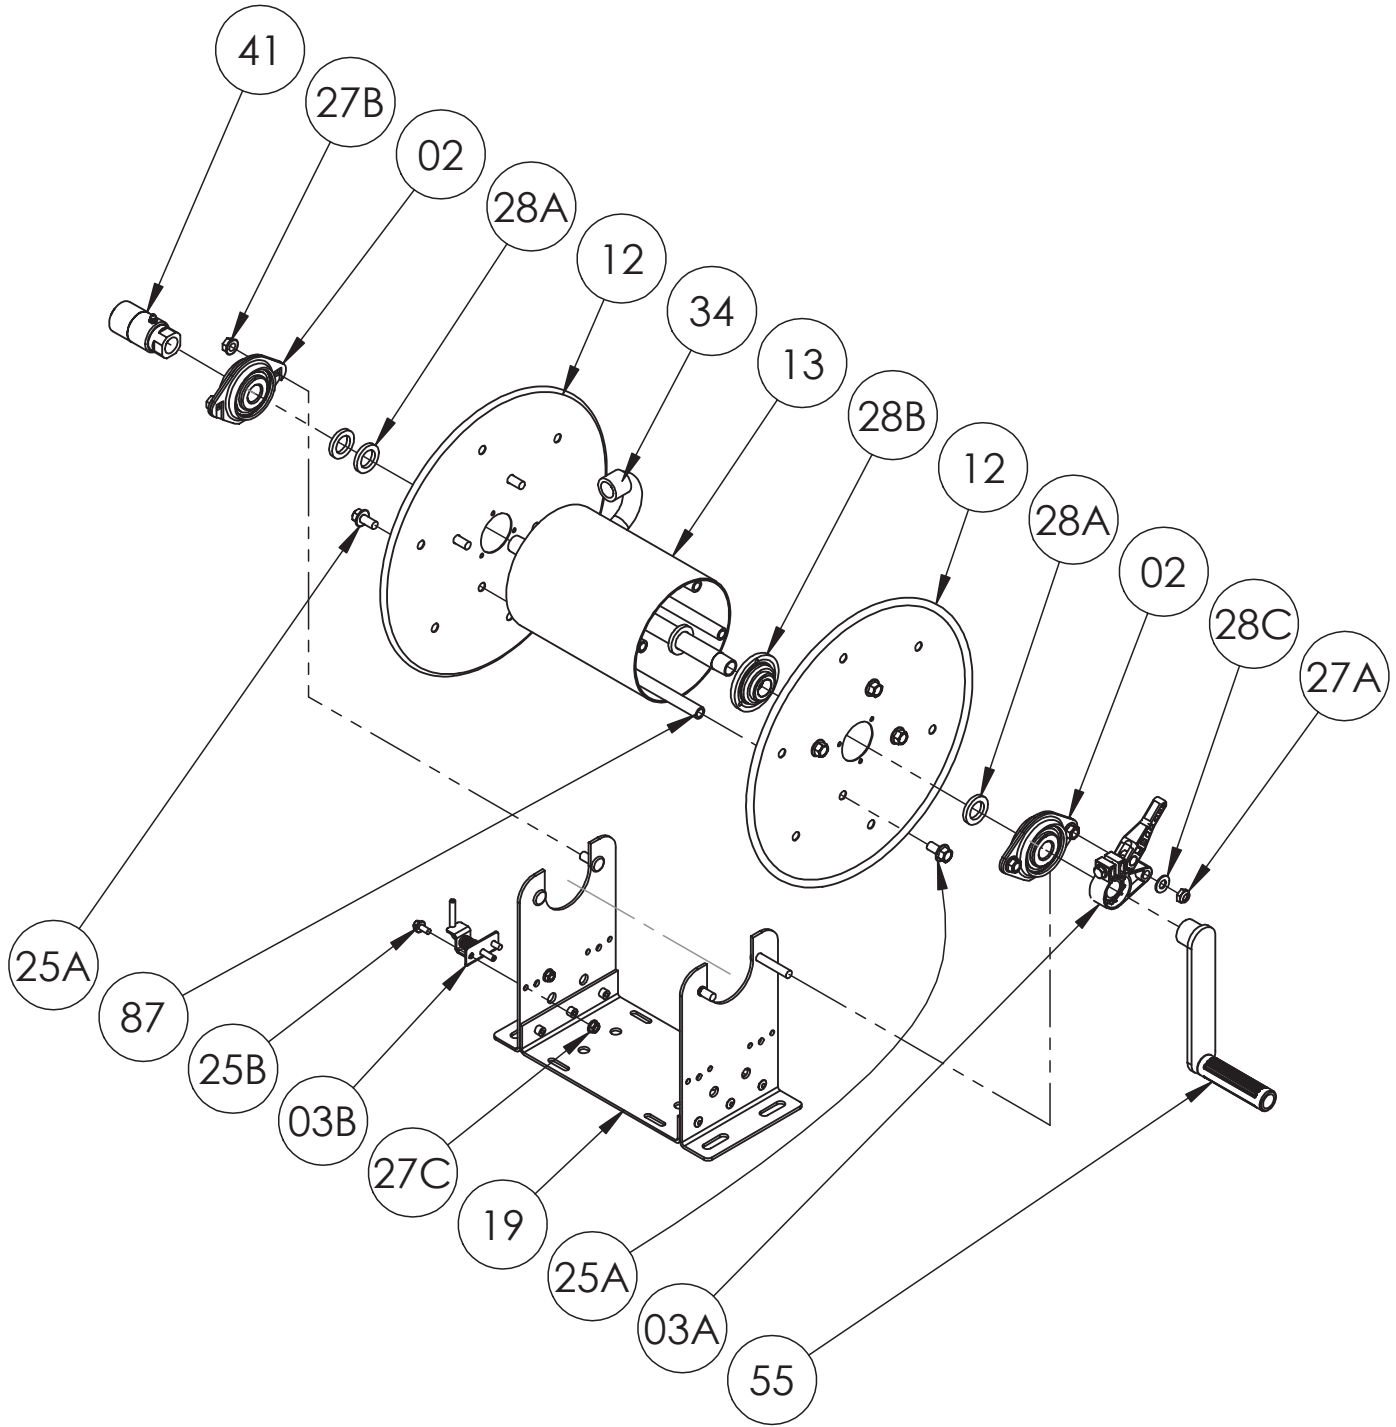

ISO 174 PARTS LIST

SERIES SS1000

Hannay ISO Parts Lists are available
at www.hannay.com

**PARTS LIST
ISO 174
Series SS1000**

**When Ordering Parts
BE SURE TO SPECIFY COMPLETE MODEL NUMBER and SERIAL NUMBER OF REEL
USE PART NUMBER!**

<u>Item No.</u>	<u>Description</u>	<u>Part No.</u>	<u>Quantity</u>
02	Complete Stainless Steel 1/2" Self Aligning Bearing for 1000 Series (See ISO-210 for Parts).....	9902.2630	2
03A	Cam-Lock Brake Assembly with Stainless Steel Hardware (See ISO-254 for Parts).....	9947.0129	1
03B	Complete 1000 Series Pinlock Assembly	9965.0230	1
12	(14-16) 14" Diameter Disc 14 GA Stainless Steel ~Specify Model.....	9903.6014	2
13	Drum, 6" Diameter Stainless Steel ~Specify Model	9905.1114	1
19	Stainless Steel Frame Assy. For 1000 Series Reel	Spec Model	1
25A	3/8"-16 x 3/4" Stainless Steel Spinlock Bolt	9960.0009	8
25B	1/4"-20 x 1/2" Stainless Steel Spin Lock Bolt	9960.0201	2
27A	3/8"-16 Stainless Steel Hex Head Nut (ESNA)	9960.0098	1
27B	3/8"-16 Stainless Steel Spinlock Nut	9960.0091	4
27C	1/4"-20 Stainless Steel Spinlock Nut	9960.0088	2
28A	1-3/8" O.D. x 7/8" I.D. x 3/16" Hub Spacer Washer.....	9954.0020	2
28B	1/2" Hub Disc Washer, per P28A-00050	9965.0037	2
28C	3/8" Stainless Steel Flat Washer	9960.0010	1
34	1/2" Welded Steel Hub ~Specify Model and Outlet Fitting	9901.0604	1
41	1/2" 90 Degree FxF 304 Stainless Steel Super Swivel (Aflas Packing)	9927.8535	1
55	Stainless Steel Crank Handle Complete (See ISO-255 for Parts).....	9914.0024	1
87	Anodized Aluminum Threaded Spacer Tube	Spec Model	4