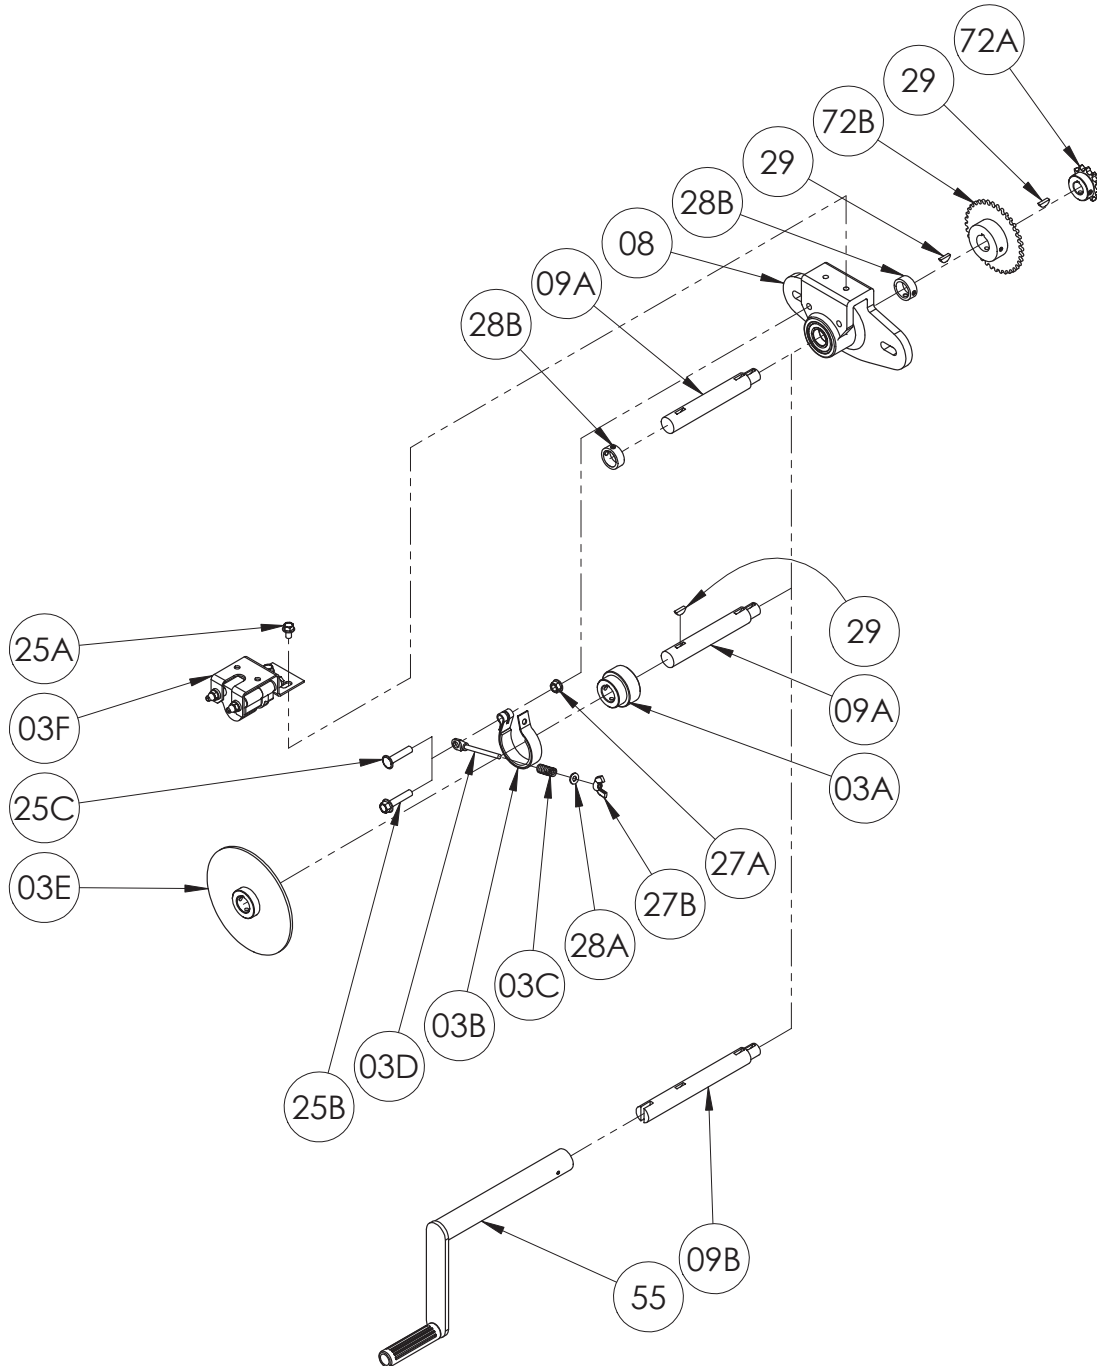

# ISO 155 PARTS LIST

## Reduction Unit Assembly

Hannay ISO Parts Lists are available  
at [www.hannay.com](http://www.hannay.com)

**PARTS LIST**  
**ISO 155**  
**Reduction Unit Assembly**

**When Ordering Parts**  
**BE SURE TO SPECIFY COMPLETE MODEL NUMBER and SERIAL NUMBER OF REEL**  
**USE PART NUMBER!**

<u>Item No.</u>	<u>Description</u>	<u>Part No.</u>	<u>Quantity</u>
03A	Comet Brake Hub (1" Bore).....	9947.0042	1
03B	Comet Brake Strap.....	9947.0091	1
03C	SST Comet Brake Tension Adjustment Spring.....	9947.0096	1 or 2
03D	1/4"-20 Comet Brake Tension Adjustment Rod (3-1/2" Long).....	9947.0094	1
03D	1/4"-20 Comet Brake Tension Adjustment Rod (4-3/4" Long) (For Air Brake).....	9947.0104	1
03E	Brake Disc.....	9947.0150	1
03F	Standard Air Caliper Brake (P-38).....	9947.0020	1
08	Reduction Unit Housing -- (w/ Bearings) (Specify Model).....	9948.0015	1
09A	Reduction Unit Shaft (Standard, Air and/or Comet Brake).....	9948.0112	1
09B	Reduction Unit Shaft (Air/Comet Brake & Auxillary Rewind).....	9948.0113	1
25A	5/16"-18 x 1/2" Spinlock Bolt.....	9904.2158	2
25B	3/8"-16 x 1.75" Spinlock Bolt.....	9904.2205	1
25C	3/8"-16 x 1.75" Spinlock Bolt (Ground Down to Clear Disc Brake).....	9947.0151	1
27A	3/8"-16 Spinlock Nut.....	9904.6200	1
27B	1/4"-20 Comet Brake Wing Nut.....	9947.0095	1
28A	1/4" Flat Washer.....	9954.0005	1
28B	Collar -- (w/ Set Screws).....	9914.0351	2
29	#9 Woodruff Key.....	9916.0080	2 or 3
55	H-18 Crank Handle (10" Length) Complete (See ISO-214 for Parts).....	9914.0011	1
72A	12T35 Sprocket -- (3/4" Bore) (3/4" Long).....	9948.0026	1
72A	12T35 Sprocket -- (3/4" Bore) (1" Long).....	9948.0029	1
72A	12T40 Sprocket -- (3/4" Bore) (3/4" Long).....	9948.0027	1
72B	18T35 Sprocket -- (1" Bore).....	9948.0095	1
72B	25T35 Sprocket -- (1" Bore).....	9948.0096	1
72B	36T35 Sprocket -- (1" Bore).....	9948.0031	1
72B	48T35 Sprocket -- (1" Bore).....	9948.0033	1