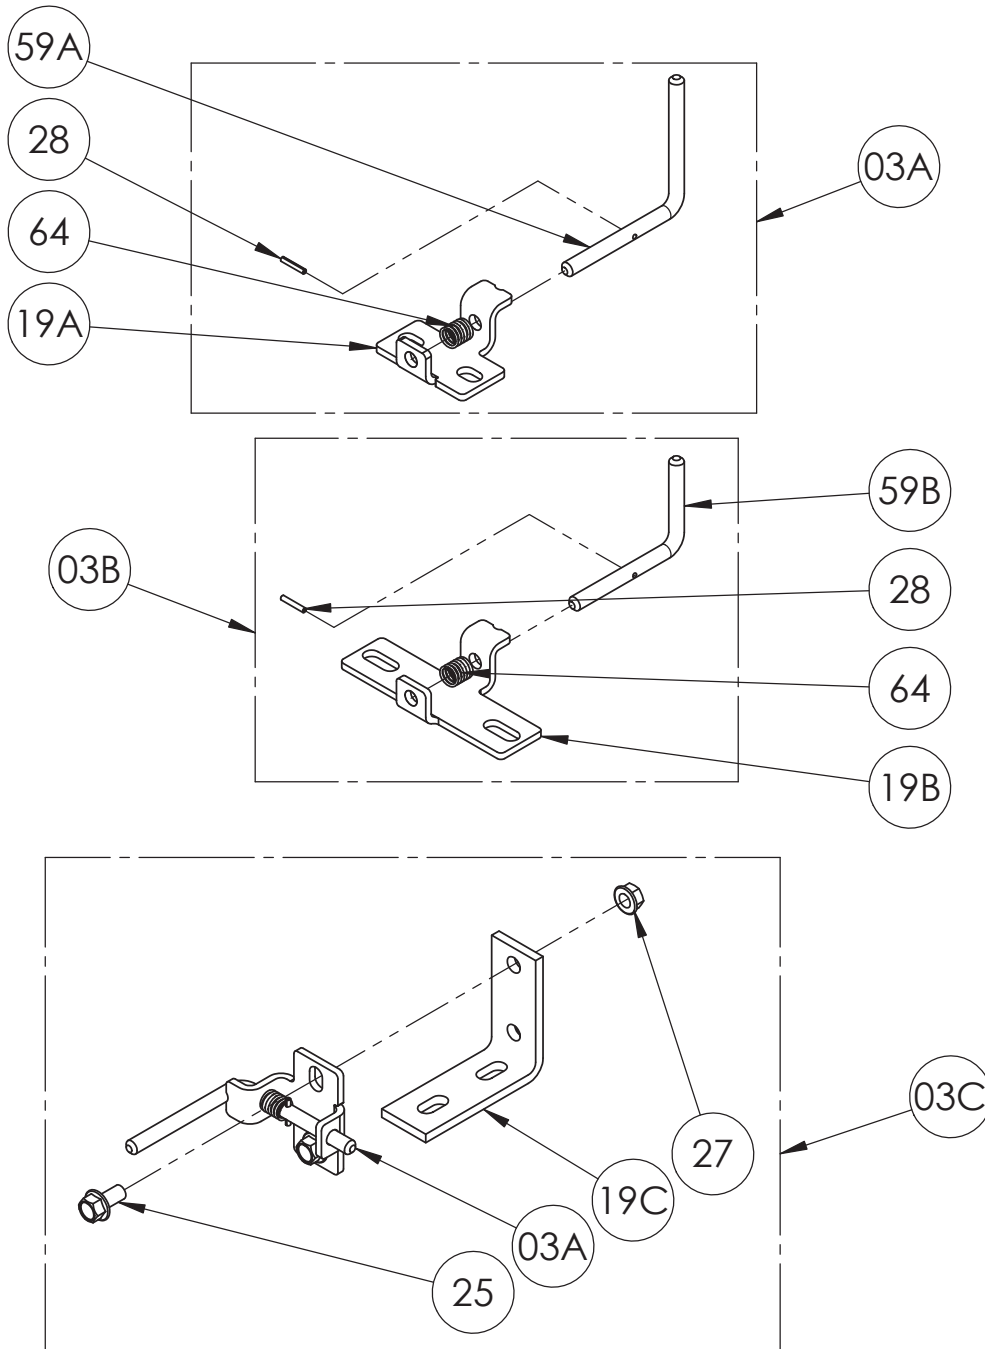

ISO 152 PARTS LIST

PL-1, PL-4 Pinlock Assembly

Hannay ISO Parts Lists are available
at www.hannay.com

PARTS LIST
ISO 152
PL-1, PL-4 Pinlock Assembly

When Ordering Parts
BE SURE TO SPECIFY COMPLETE MODEL NUMBER and SERIAL NUMBER OF REEL
USE PART NUMBER!

<u>Item No.</u>	<u>Description</u>	<u>Part No.</u>	<u>Quantity</u>
03A	PL-1 Pinlock Assembly	9965.0030	-
03A	Stainless Steel PL-1 Pinlock Assembly	9965.0034	-
03B	PL-4 Pinlock Assembly	9965.0036	-
03B	Stainless Steel PL-4 Pinlock Assembly	9965.0139	-
03C	PL-1 Pinlock Mounted on Right Angle Bracket.....	9965.0148	-
03C	Stainless Steel PL-1 Pinlock Mounted on Stainless Steel Right Angle Bracket.....	9965.0149	-
19A	PL-1 Pinlock Bracket	9965.0035	1
19A	Stainless Steel PL-1 Pinlock Bracket	9965.0048	1
19B	PL-4 Pinlock Bracket	9965.0053	1
19B	Stainless Steel PL-4 Pinlock Bracket	9965.0253	1
19C	Pinlock 90° PL-1 Adapter	9965.0140	1
19C	Stainless Steel Pinlock 90° PL-1 Adapter.....	9965.0144	1
25	3/8"-16 x 3/4" Spinlock Bolt	9904.2201	2
25	3/8"-16 x 3/4" Stainless Steel Spinlock Bolt	9960.0009	2
27	3/8"-16 Spinlock Nut	9904.6200	2
27	3/8"-16 Stainless Steel Spinlock Nut.....	9960.0091	2
28	Stainless Steel Roll Pin	9958.0049	1
59A	Pin for PL-1 Pinlock	9965.0031	1
59B	Pin for PL-4 Pinlock	9965.0054	1
64	Spring for Pinlock	9965.0032	1