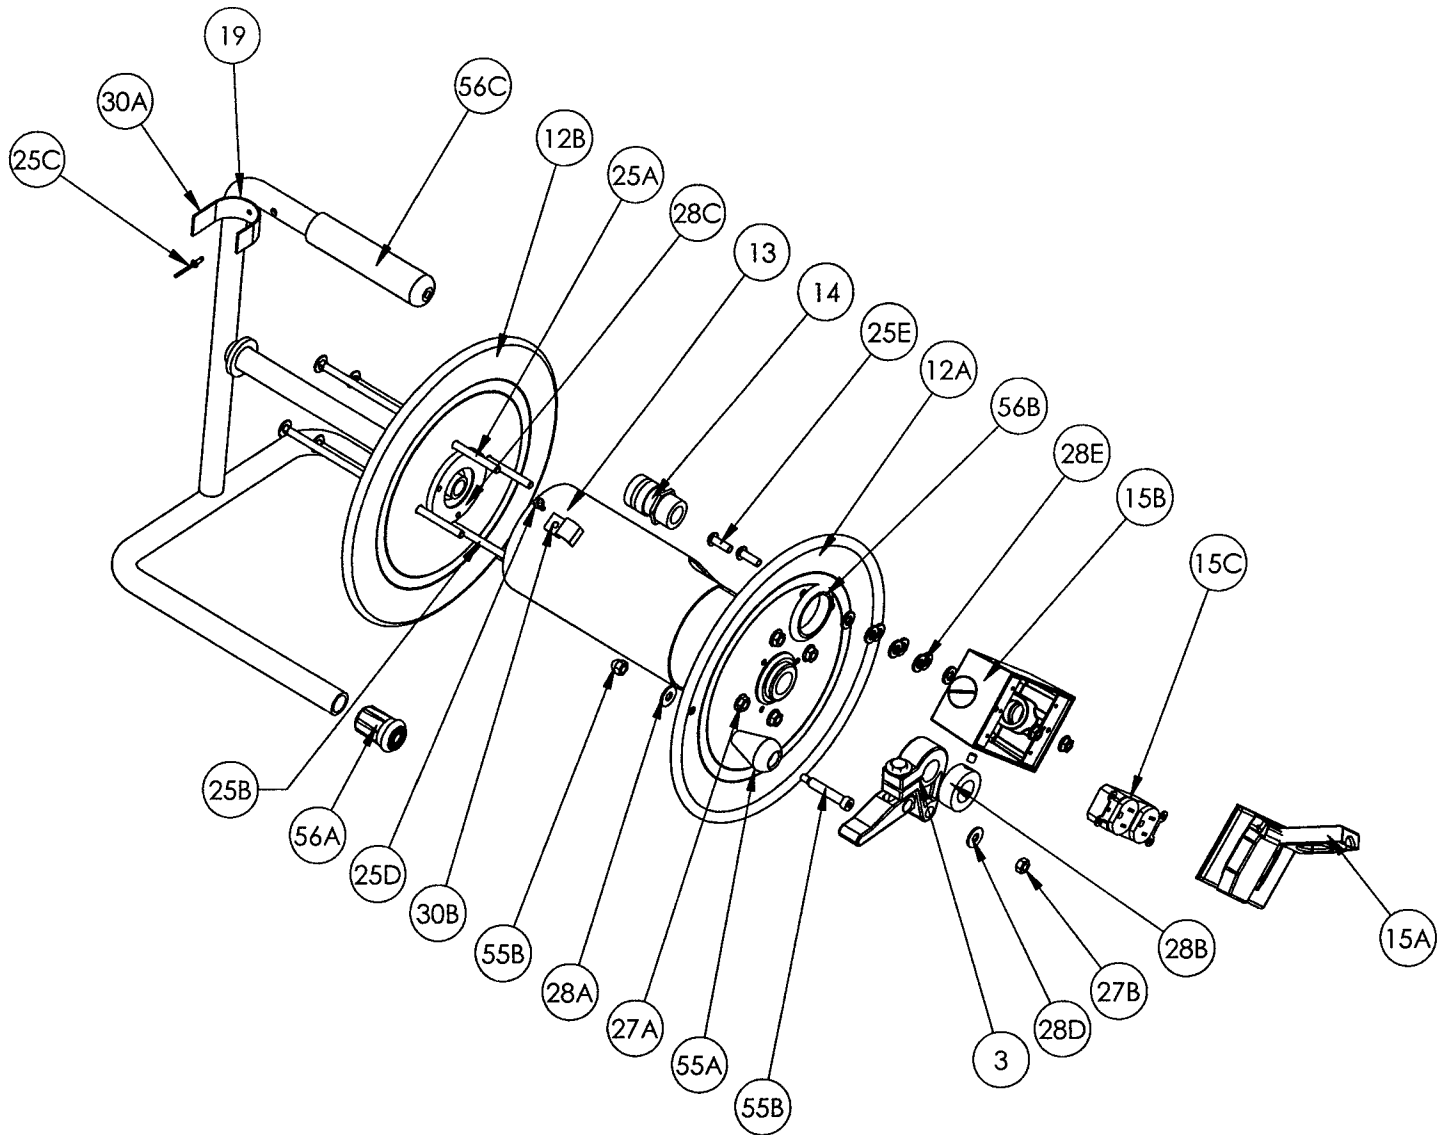

Hannay Reels®

The reel leader.

Hannay Reels, 553 State Route 143
Westerlo, NY 12193-0159
Telephone 518-797-3791 • Toll Free 1-877-GO-REELS (467-3357)
FAX 1-800-REELING (733-5464)
INT'L FAX (518) 797-3259
Website: www.hannay.com
E-mail: reels@hannay.com

ISO 120

PARTS LIST

MODEL LC 16-10-11 Portable Cable Reel

**PARTS LIST
ISO 120
MODEL LC 16-10-11
Portable Cable Reel**

When ordering parts

**BE SURE TO SPECIFY COMPLETE MODEL NUMBER and SERIAL NUMBER OF REEL.
USE PART NUMBER!**

<u>Drawing No.</u>	<u>Description</u>	<u>PART NUMBER</u>	<u>Quantity</u>
3	Cam Lever Drag Brake Kit (including hardware)	9947.0130	1
12A	Front Disc, 10" Diameter	9903.0111	1
12B	Back Disc, 10" Diameter	9903.0111	1
13	Drum, 4" Diameter.....	9905.7105	1
14	3/4" Straight Strain Relief.....	9955.0110	1
15A	Weather Proof Duplex Receptacle Cover & Gasket	9955.0002	1
15B	Red Dot Junction Box (IH3-2).....	9955.0001	1
15C	Receptacle Straight 3 Wire Duplex 15 amp Receptacle.....	9955.0003	1
15C	Receptacle Twistlock 3 Wire Duplex 15 amp Receptacle.....	9955.0004	1
19	Iron Pipe Tubular Frame	9906.0700	1
25A	1/4"-20 x 8" Lg Carriage Bolt	9949.0050	3
25B	1/4"-20 x 10" Lg Carriage Bolt	9949.0051	1
25C	Pop Rivet 1/8"	9955.0017	1
25D	#10 Self Tapping Phillips Head - Binder Head Screw.....	9958.0001	1
25E	1/4"-20 x 3/4" Pan Head Screw	9958.0009	2
27A	1/4"-20 Spinlock Nut.....	9904.6000	6
27B	1/4"-20 ESNA Lock Nut.....	9958.0015	1
28A	1/4" Flat Washer.....	9954.0005	1
28B	Locking Collar w/ Set Screw	9955.0005	1
28C	Disc Washer w/ Bronze Insert.....	9965.0039	2
28D	5/16" Flat Washer.....	9954.0006	1
28E	1/4" Flat Washer.....	9954.0005	8
30A	Hook & Loop Strap.....	9955.0016	1
30B	Cable Clamp (1/2" Vinyl Coated)	9955.0015	1
55A	Rewind Knob	9914.0565	1
55B	5/16" Shoulder Bolt w/ Nut.....	9914.0531	1
56A	Rubber Crutch Tip.....	9965.0058	1
56B	Rubber Grommet, 1-3/4" Diameter	9955.0030	1
56C	Rubber Hand Grip.....	9965.0057	1