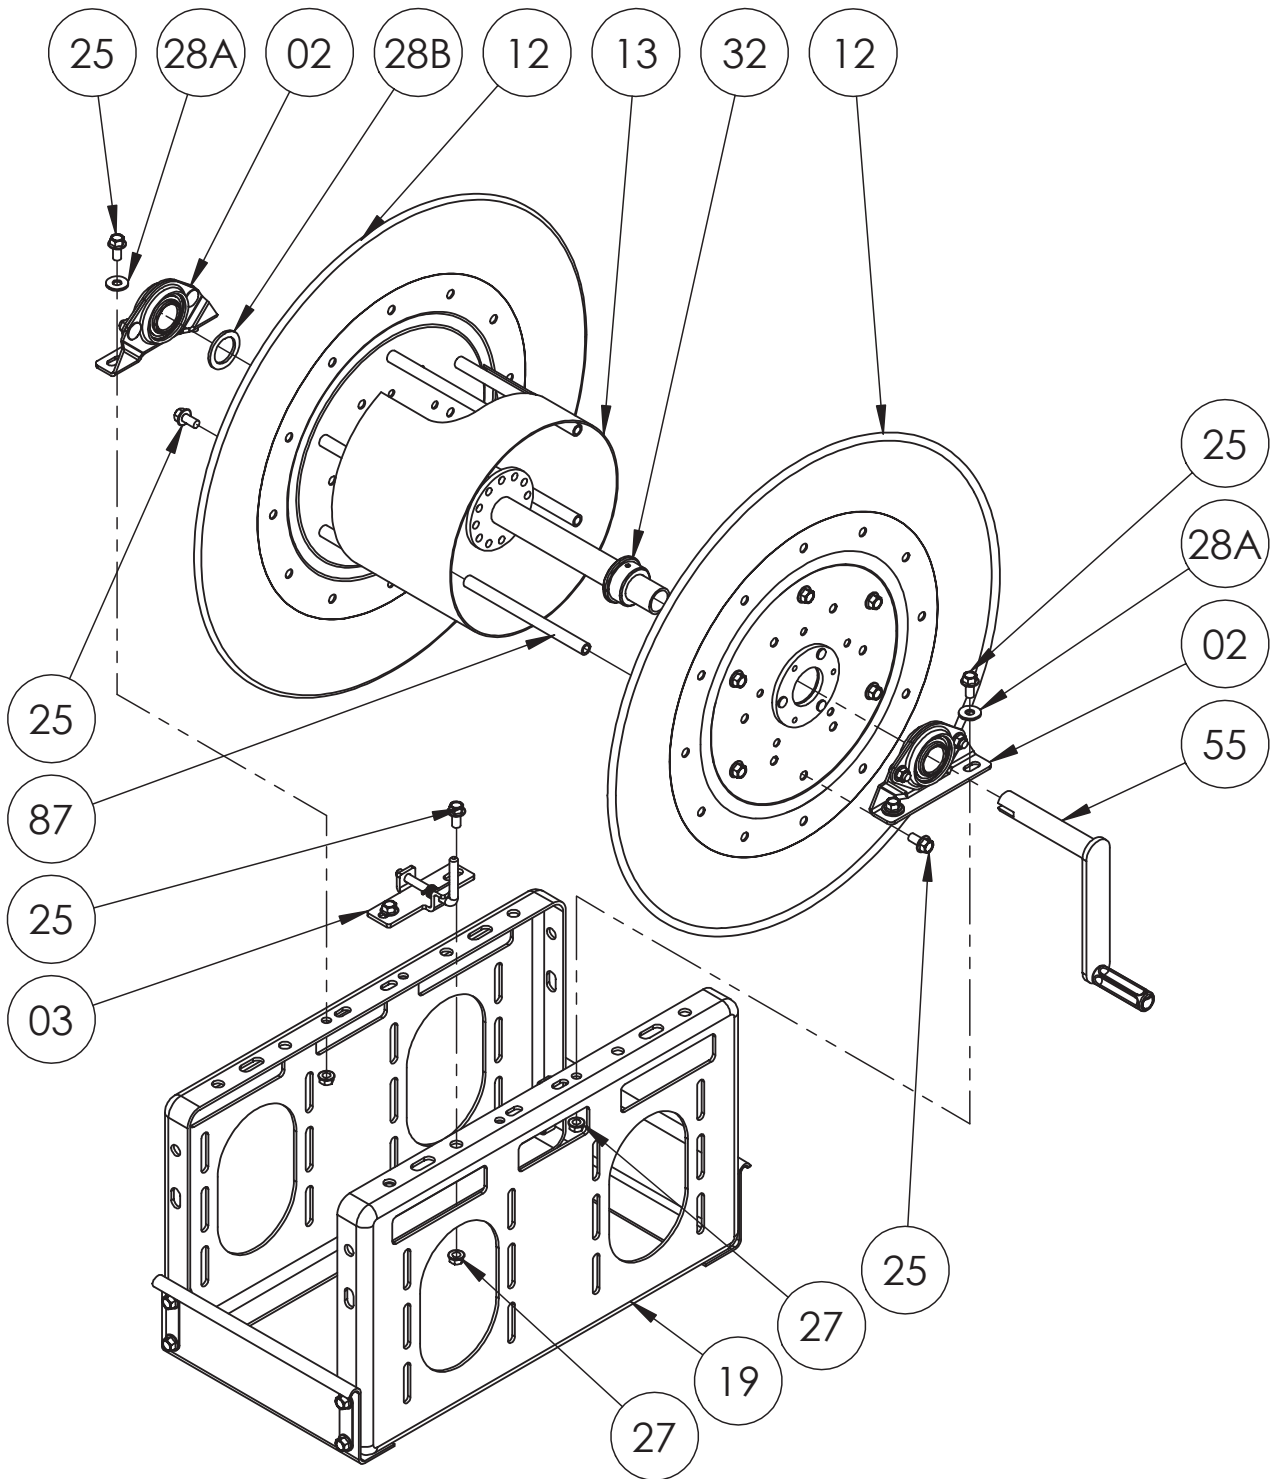

ISO 117
 PARTS LIST

SERIES C3200
Storage Reel

**Hannay ISO Parts Lists are available
 at www.hannay.com**

PARTS LIST
ISO 117
Series C3200 Storage Reel

When Ordering Parts
BE SURE TO SPECIFY COMPLETE MODEL NUMBER and SERIAL NUMBER OF REEL
USE PART NUMBER!

<u>Item No.</u>	<u>Description</u>	<u>Part No.</u>	<u>Quantity</u>
02	1" Self Aligning Bearing Complete (See ISO-210 for Parts).....	9902.1400	2
03	PL-4 Pinlock Assembly (See ISO-152 for Parts)	9965.0036	1
12	Disc Assembly	Specify Model/Serial #	2
13	Drum, 10-1/2" Diameter, Specify Model	9905.3131	1
19	Pressed Frame Assembly.....	Spec. Model	2
25	3/8"-16 x 3/4" Spinlock Bolt	9904.2201	18
27	3/8" Spinlock Nut	9904.6200	6
28A	3/8" Flat Washer	9954.0007	4
28B	1" Hub Spacer	9954.0021	As Needed
32	1" Iron Pipe Hub Assembly (Specify Model/Serial #).....	9901.2150	1
55	Removable Hand Crank Complete (See ISO-256 for Parts).....	9914.0031	1
87	Aluminum Threaded Spacer Pipe.....	Specify Model	6