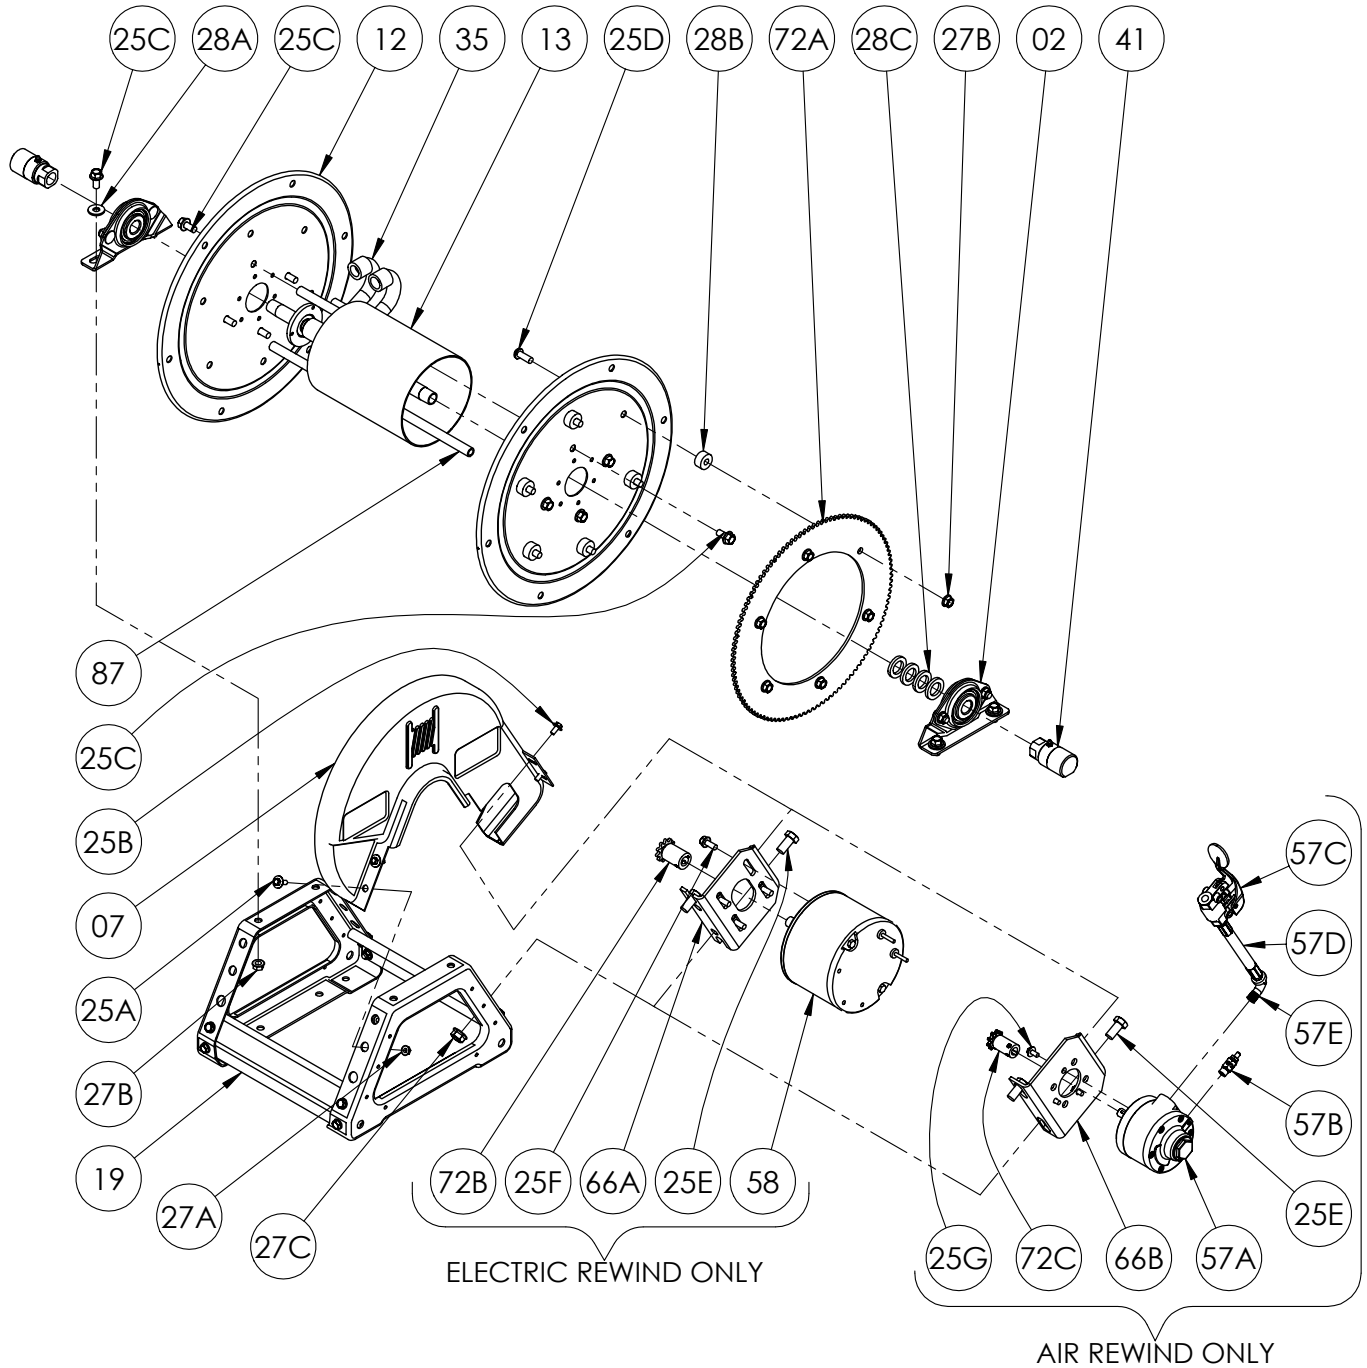

ISO 112 PARTS LIST

2000 SERIES POWER REWIND

**PARTS LIST
ISO 112
2000 Series Power Rewind**

**When Ordering Parts
BE SURE TO SPECIFY COMPLETE MODEL NUMBER and SERIAL NUMBER OF REEL
USE PART NUMBER!**

<u>Item No.</u>	<u>Description</u>	<u>Part No.</u>	<u>Quantity</u>
02	Self Aligning Bearing Complete - (1/2" Bore)	9902.1200	2
06	#35 Chain (Not Shown)	9912.0028	1
07	Chain Guard, Molded	9957.0031	1
12	17-18 Disc	9903.0516	2
13	Drum - Aluminum - 6" Dia. (Specify Model)	9905.7112	1
19	Frame Assembly (Complete)	9908.1000	1
25A	1/4" - 20 x 3/4" Hex Washer Head Black Zinc Screw	9904.1071	2
25B	1/4" - 20 x 1/2" Hex Washer Head Tap Tight Screw	9904.1070	2
25C	3/8" - 16 x 3/4" Spinlock Bolt	9904.2201	12
25D	3/8"-16 x 1" Button Head Cap Screw	9904.9202	6
25E	1/2"-13 x 1" Hex Head Bolt	9904.1402	2
27A	1/4" - 20 Spinlock Nut	9904.6000	2
27B	3/8" - 16 Spinlock Nut	9904.6200	10
27C	1/2" - 13 Hex Head Nut	9904.5400	2
28A	3/8" Flat Washer	9954.0007	4
28B	Disc Sprocket Spacer	9954.0015	6
28C	1/2" Hub Spacer, 3/16" (Plated Steel)	9954.0020	As Req'd
35	1/2" Dual Welded Pipe Hub Assembly	9901.0670	1
41	1/2" 90 Deg FxF Super Swivel Joint (GLT VITON Standard)	9927.8555	2
41	1/2" 90 Deg FxF Super Swivel Joint (AFLAS)	9927.8551	2
72A	112T35 x 13-3/8" Dia Disc Sprocket	9910.1321	1
87	Anodized Threaded Spacer Pipe	Spec Model	4
ELECTRIC MOTOR ONLY			
58	227 12V DC Non Explosion Proof Motor (Face Mount)	9915.0042	1
66A	Motor Mounting Plate - Electric Motor	9923.0006	1
72B	11T35 x 1-3/4" Motor Sprocket - Electric Motor	9910.1119	1
25F	5/16" - 18 x 3/4" Spinlock Bolt	9904.2101	4
AIR MOTOR ONLY			
25G	1/4" - 20 X 1/2" Spinlock Bolt	9904.1058	3
57A	#4 AM Gast Air Motor (Face Mount)	9918.1122	1
57B	Speed Control Muffler	9919.0006	1
57C	Schrader Valve # 3420	9919.0004	1
57D	18" x 1/4" x 1/4" Air Hose	9919.0007	1
57E	1/4" 90 Deg Pipe Elbow	9950.0013	1
66B	Motor Mounting Plate - Air Motor	9923.0013	1
72C	9T35 X 1-3/4" Motor Sprocket - Air Motor	9910.1015	1