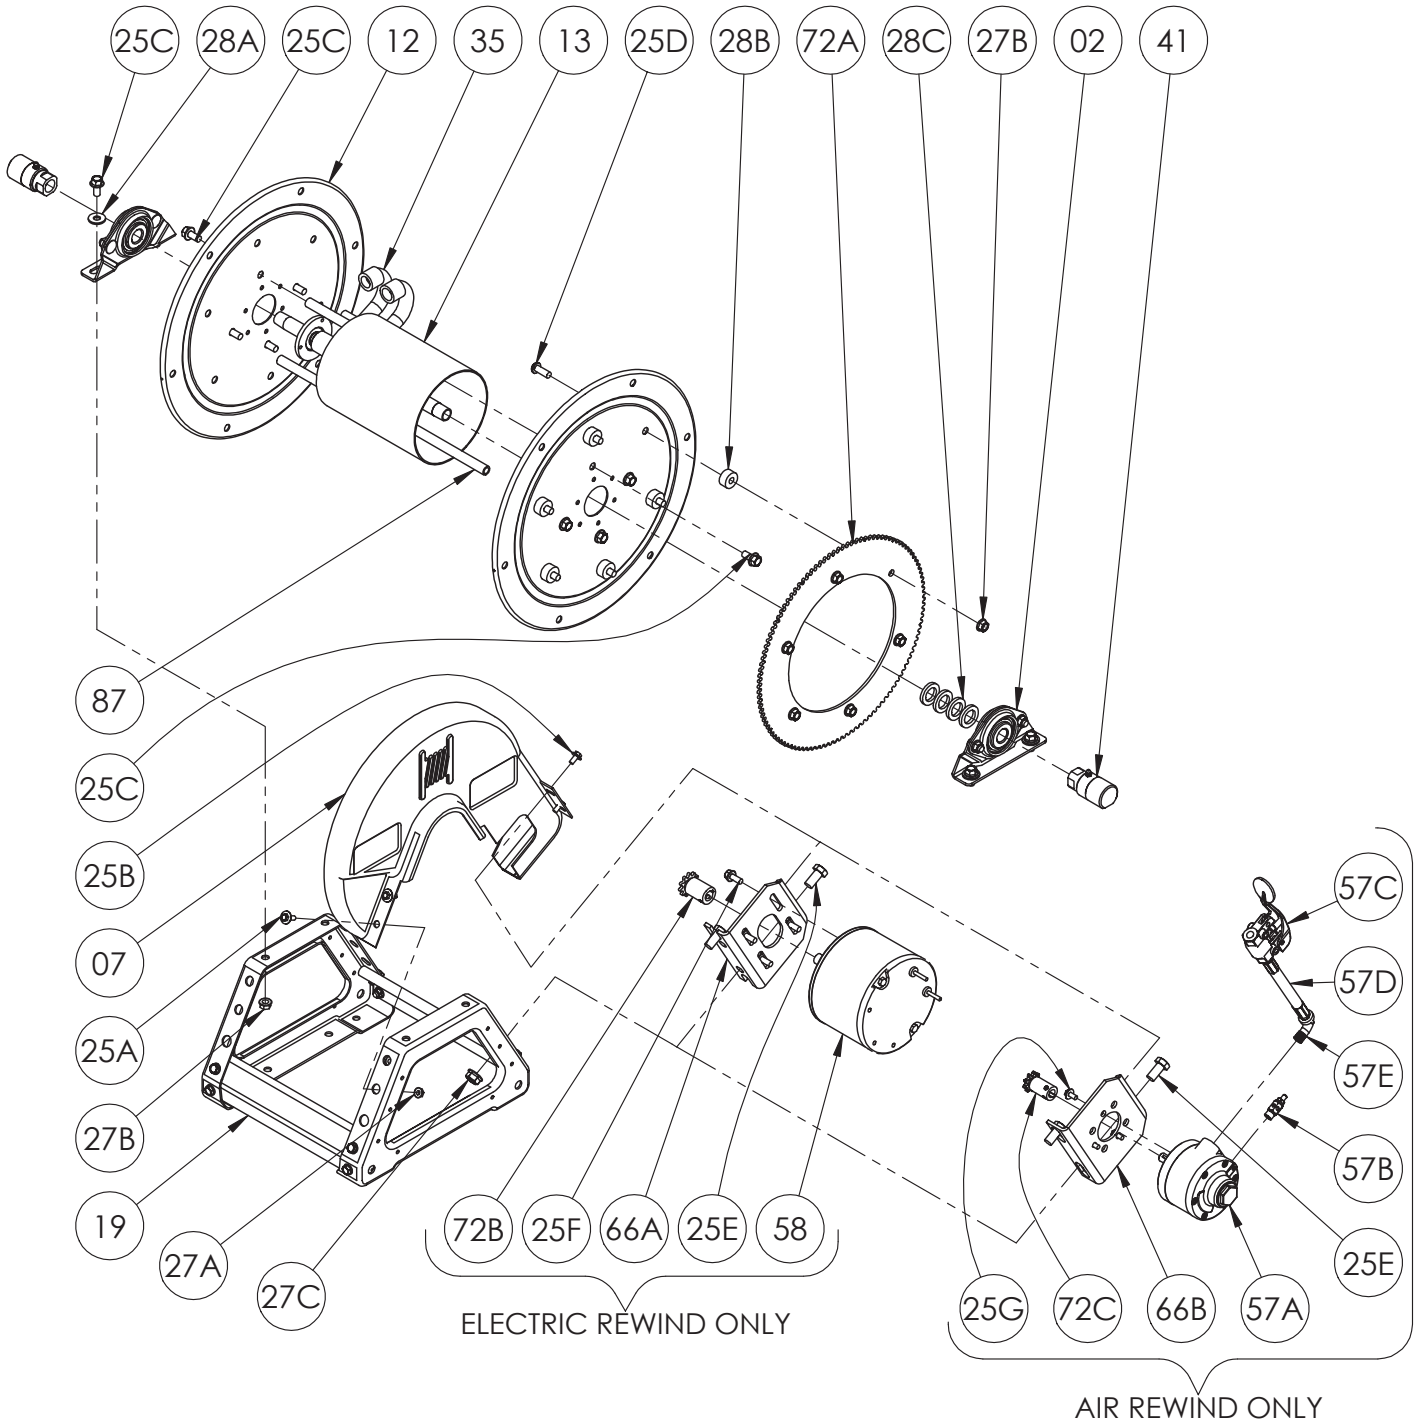

ISO 112 PARTS LIST

2000 SERIES POWER REWIND

Hannay ISO Parts Lists are available
 at www.hannay.com

**PARTS LIST
ISO 112
2000 Series Power Rewind**

**When Ordering Parts
BE SURE TO SPECIFY COMPLETE MODEL NUMBER and SERIAL NUMBER OF REEL
USE PART NUMBER!**

<u>Item No.</u>	<u>Description</u>	<u>Part No.</u>	<u>Quantity</u>
02	Self Aligning Bearing Complete - (1/2" Bore)	9902.1200	2
06	#35 Chain (Not Shown)	9912.0028	1
07	Chain Guard, Molded	9957.0031	1
12	17-18 Disc	9903.0516	2
13	Drum - Aluminum - 6" Dia. (Specify Model)	9905.7112	1
19	Frame Assembly (Complete)	9908.1000	1
25A	1/4" - 20 x 3/4" Hex Washer Head Black Zinc Screw	9904.1071	2
25B	1/4" - 20 x 1/2" Hex Washer Head Tap Tight Screw	9904.1070	2
25C	3/8" - 16 x 3/4" Spinlock Bolt	9904.2201	12
25D	3/8"-16 x 1" Button Head Cap Screw	9904.9202	6
25E	1/2"-13 x 1" Hex Head Bolt	9904.1402	2
27A	1/4" - 20 Spinlock Nut	9904.6000	2
27B	3/8" - 16 Spinlock Nut	9904.6200	10
27C	1/2" - 13 Hex Head Nut	9904.5400	2
28A	3/8" Flat Washer	9954.0007	4
28B	Disc Sprocket Spacer	9954.0015	6
28C	Hub Spacer	9954.0020	As Req'd
35	1/2" Dual Welded Pipe Hub Assembly	9901.0670	1
41	1/2" 90 Deg FxF Super Swivel Joint (w/ AFLAS Packing)	9927.8551	2
72A	112T35 x 13-3/8" Dia Disc Sprocket	9910.1321	1
87	Anodized Threaded Spacer Pipe	Spec Model	4
ELECTRIC MOTOR ONLY			
58	227 12V DC Non Explosion Proof Motor (Face Mount)	9915.0042	1
66A	Motor Mounting Plate - Electric Motor	9923.0006	1
72B	11T35 x 1-3/4" Motor Sprocket - Electric Motor	9910.1119	1
25F	5/16" - 18 x 3/4" Spinlock Bolt	9904.2101	4
AIR MOTOR ONLY			
25G	1/4" - 20 X 1/2" Spinlock Bolt	9904.1058	3
57A	#4 AM Gast Air Motor (Face Mount)	9918.1122	1
57B	Speed Control Muffler	9919.0006	1
57C	Schrader Valve # 3420	9919.0004	1
57D	18" x 1/4" x 1/4" Air Hose	9919.0007	1
57E	1/4" 90 Deg Pipe Elbow	9950.0013	1
66B	Motor Mounting Plate - Air Motor	9923.0013	1
72C	9T35 X 1-3/4" Motor Sprocket - Air Motor	9910.1015	1