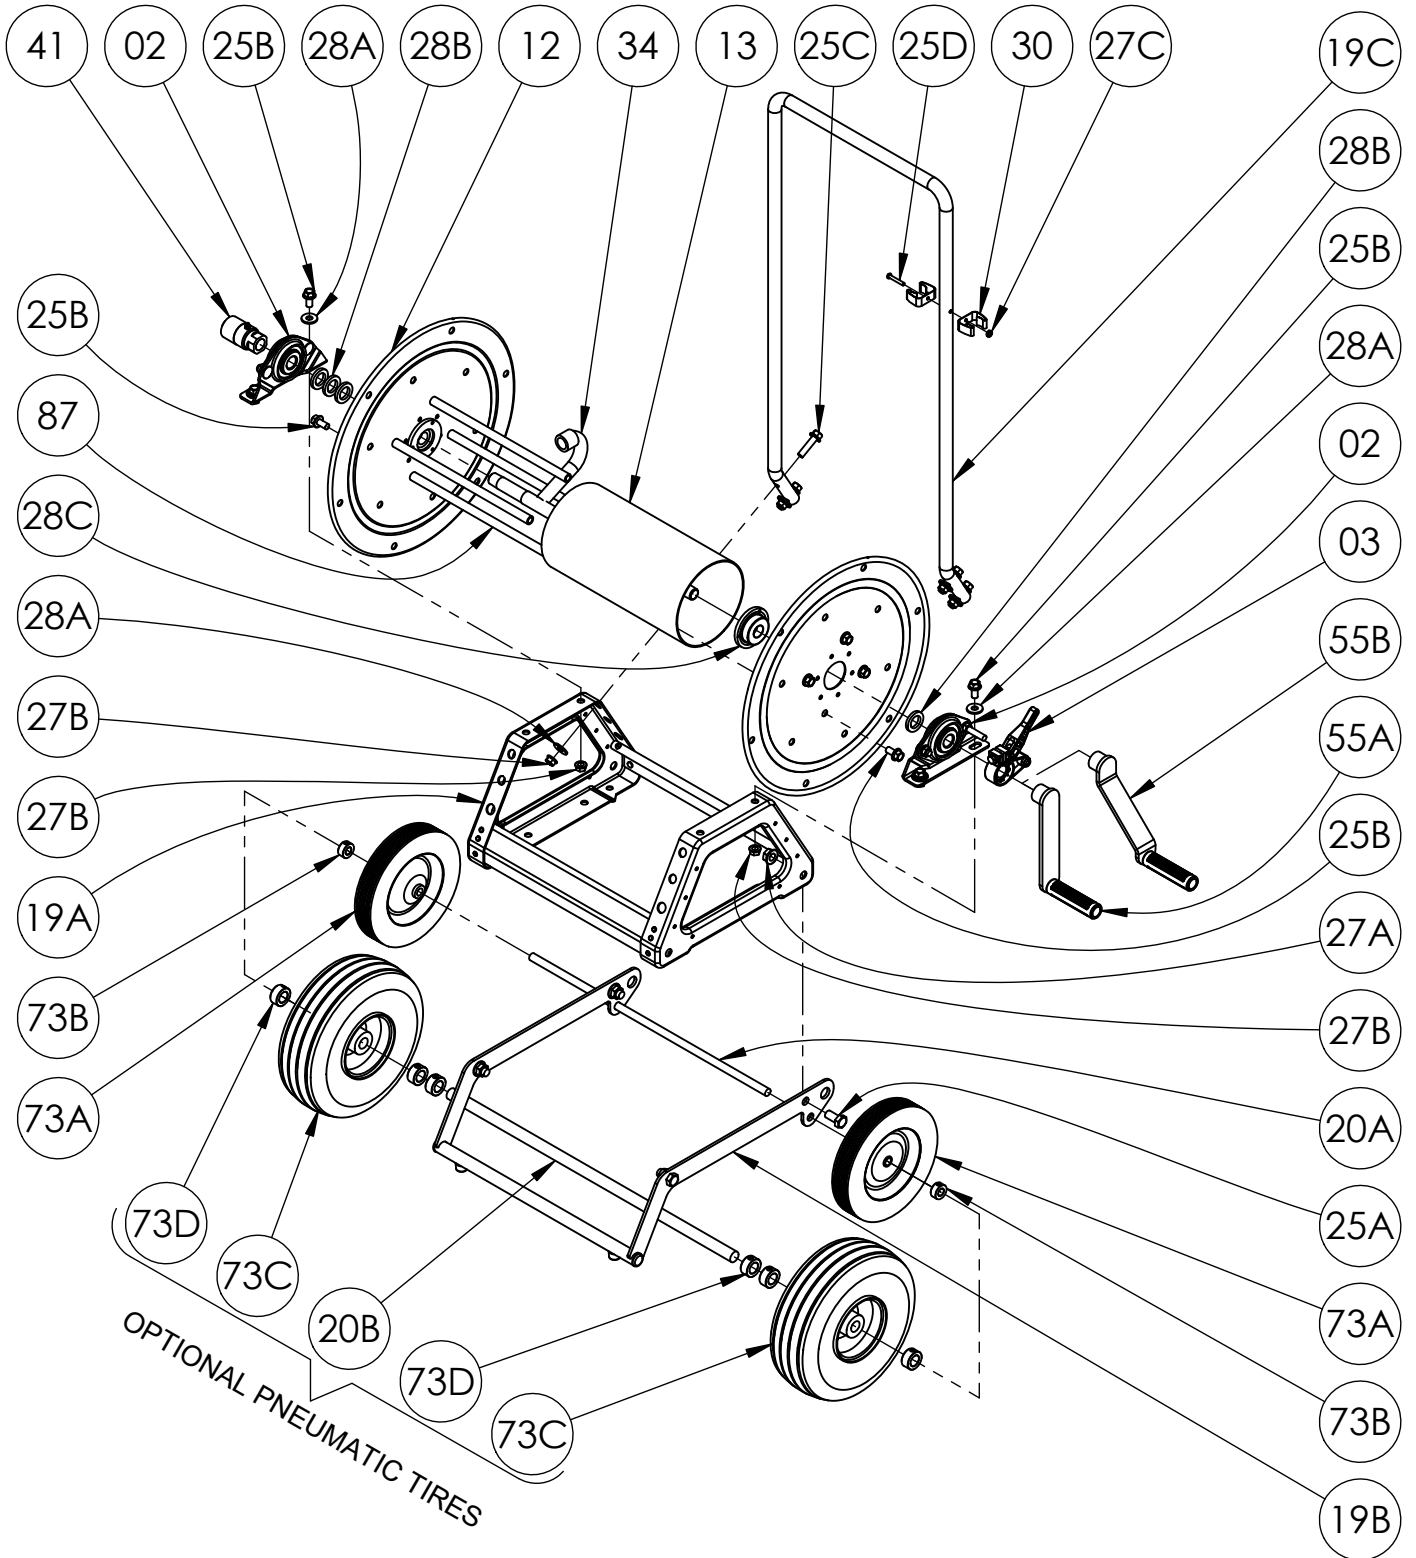

Hannay Reels®

The reel leader.

Hannay Reels, Inc.
553 State Route 143, Westerlo, NY 12193
www.hannay.com
Email: reels@hannay.com

Phone 1-518-797-3791
Toll Free 1-877-GO-REELS (467-3357)
Fax 1-800-REELING (733-5464)
Int'l Fax 1-518-797-3259

ISO 48 PARTS LIST

MODELS
1100 / AT1100 / GH100 Hose Reels
C1150 / AVC1150 Storage Reels