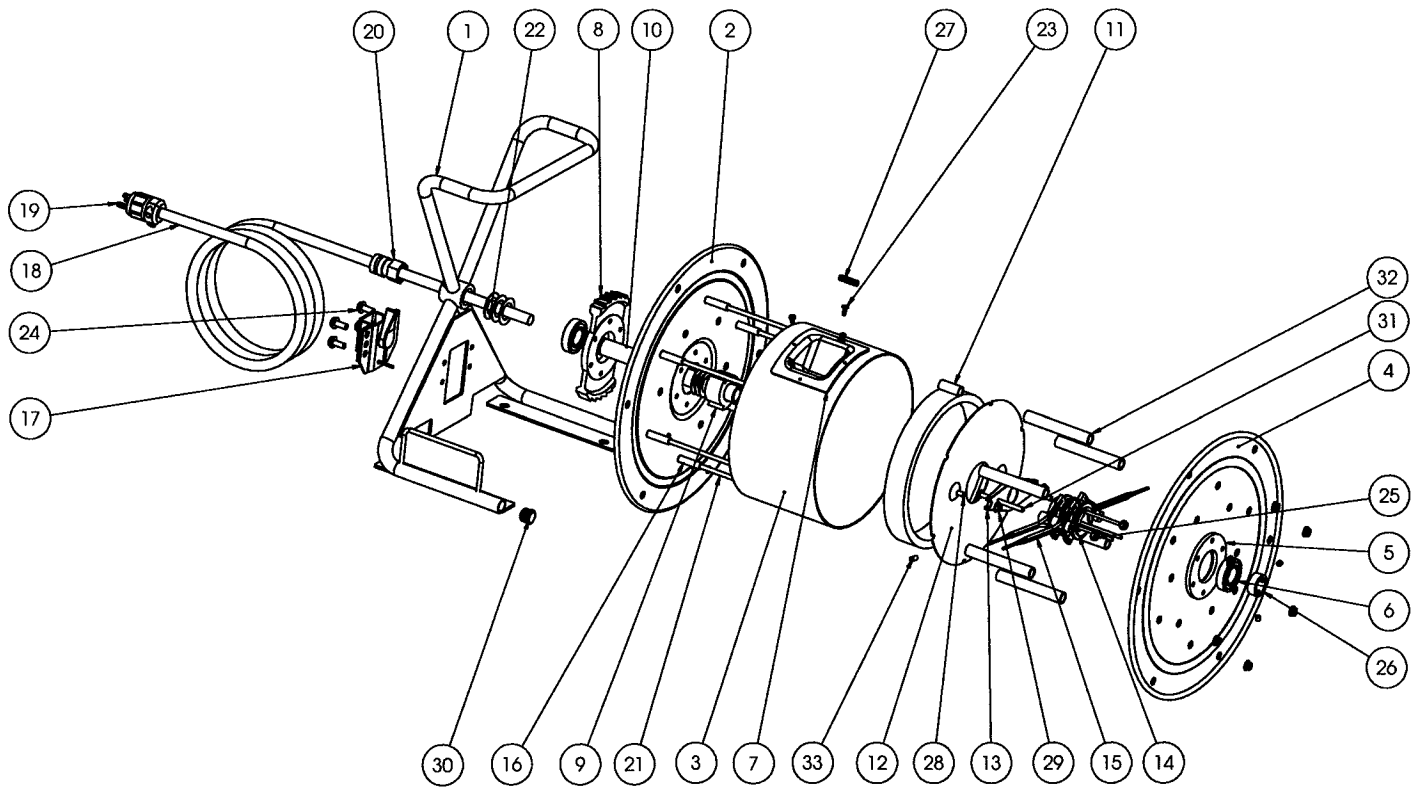

ISO 46 PARTS LIST SCR 10-17-19

PARTS LIST
ISO 46
SCR 10-17-19

When ordering parts

BE SURE TO SPECIFY COMPLETE MODEL NUMBER and SERIAL NUMBER OF REEL.
USE PART NUMBER!

<u>Drawing No.</u>	<u>Description</u>	<u>PART NUMBER</u>	<u>Quantity</u>
1	Frame Assembly, Portable	9906.0752	1
1	Frame Assembly, Permanent Mount.....	9906.0751	1
2	Back Disc, 16-1/2" Diam.	9903.5216	1
3	Drum, 10-1/2" Dia. x 6" Lg	9905.3341	1
4	Front Disc, 16-1/2" Dia.....	9903.5216	1
5	EH-936 Disc Washer w/ Bearing	9955.0175	1
6	1" ID x 2" OD Ball Bearings	9902.3400	2
7	Plastic Drum Insert (for 10-1/2" drum)	9955.0022	1
8	Ratchet Wheel w/ Bearing	9955.0176	1
9	Spring Arbor, P64A-00100	9922.0003	1
10	Hub	9955.0071	1
11	Spring Motor (SCR) 1-1/2" Wide.....	9921.0025	1
12	Spring Cover	9955.0055	1
13	Brush Holder	9955.0054	1
14	3 Conductor 30 Amp Collector Ring Assy, 1"	9942.0327	1
15	Brush Harness, 30 Amps	9943.0065	3
16	1/8" Iron Spacer Pipe.....	9955.0057	6
17	Ratchet Locking Assembly, A64A-00020	9922.0029	1
18	Cable, 12/3 SO (per foot)	9955.0135	1
19	15 Amp 3 Prong Male Plug.....	9955.0082	1
20	Strain Relief, 3/4" Straight, FHC-1034.....	9955.0110	1
21	1/4"-20 Carriage Bolt w/ Nut	9904.0014	6
22	Hub Spacer	9954.0050	as needed
23	#10 x 1/2" Self Tap Phillips Hex Head Screw	9958.0001	4
24	5/16"-18 x 3/4" Thread Cutting Hex Head Bolt	9958.0055	4
25	1/4"-20 Nylon Lock Nut	9904.6001	2
26	Locking Collar and Set Screw 1", P28A-00010	9914.0351	1
27	1" Rubber Grommet.....	9955.0032	1
28	1/4"-20 x 3/4" Hex Button Head Cap Screw	9904.9001	2
29	1/4"-20 Spinlock Nut	9904.6000	2
30	End Cap, 3/4" -16-18	9958.0060	2
31	1/4"-20 x 3" Long Slotted Head Screw	9904.8008	2
32	3/8" Aluminum Spacer Pipe, 4-1/2" Long.....	9904.3200	6
33	1/4"-20 x 1/2" Set Screw	9958.0010	1