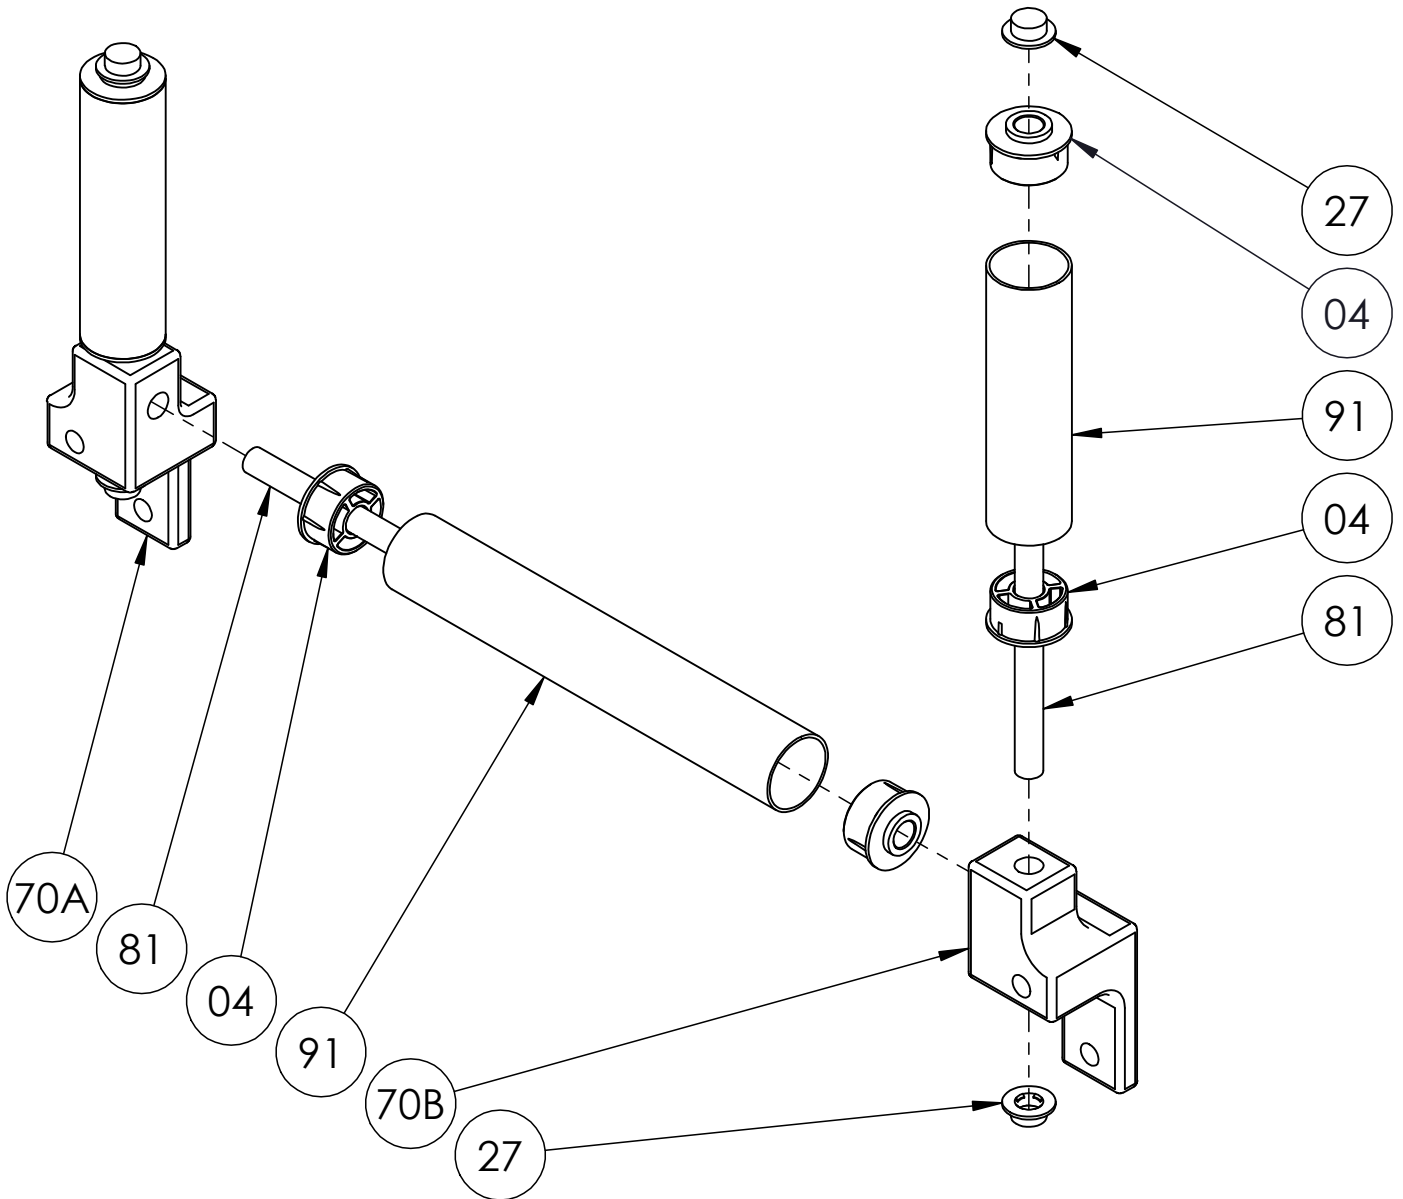

ISO 263 PARTS LIST

ASSEMBLY "B" ROLLERS FOR GUIDEMASTER® REELS

**PARTS LIST
ISO 263
ASSEMBLY "B" ROLLERS FOR GUIDEMASTER® REELS**

**When Ordering Parts
BE SURE TO SPECIFY COMPLETE MODEL NUMBER and SERIAL NUMBER OF REEL
USE PART NUMBER!**

<u>Item No.</u>	<u>Description</u>	<u>Part No.</u>	<u>Quantity</u>
04	FH-303-15, 1.5" Black Trunnion Bearing (Thru Hole Style).....	9940.0007	6
27	Push Cap for Assembly "B" Roller on EPBGMB Reels	9941.0062	4
70A	Left Hand Chrome-Plated Zamak #3 Bracket, per P70A-01022	9940.0252	1
70B	Right Hand Chrome-Plated Zamak #3 Bracket, per P70A-01021	9940.0251	1
81	FH-304, 1/2" Dia. 303 Stainless Steel Roller Rod (Specify Length).....	9940.0009	3
91	1-1/2" Stainless Steel Roller Tubing (Specify Length).....	9940.0003	3