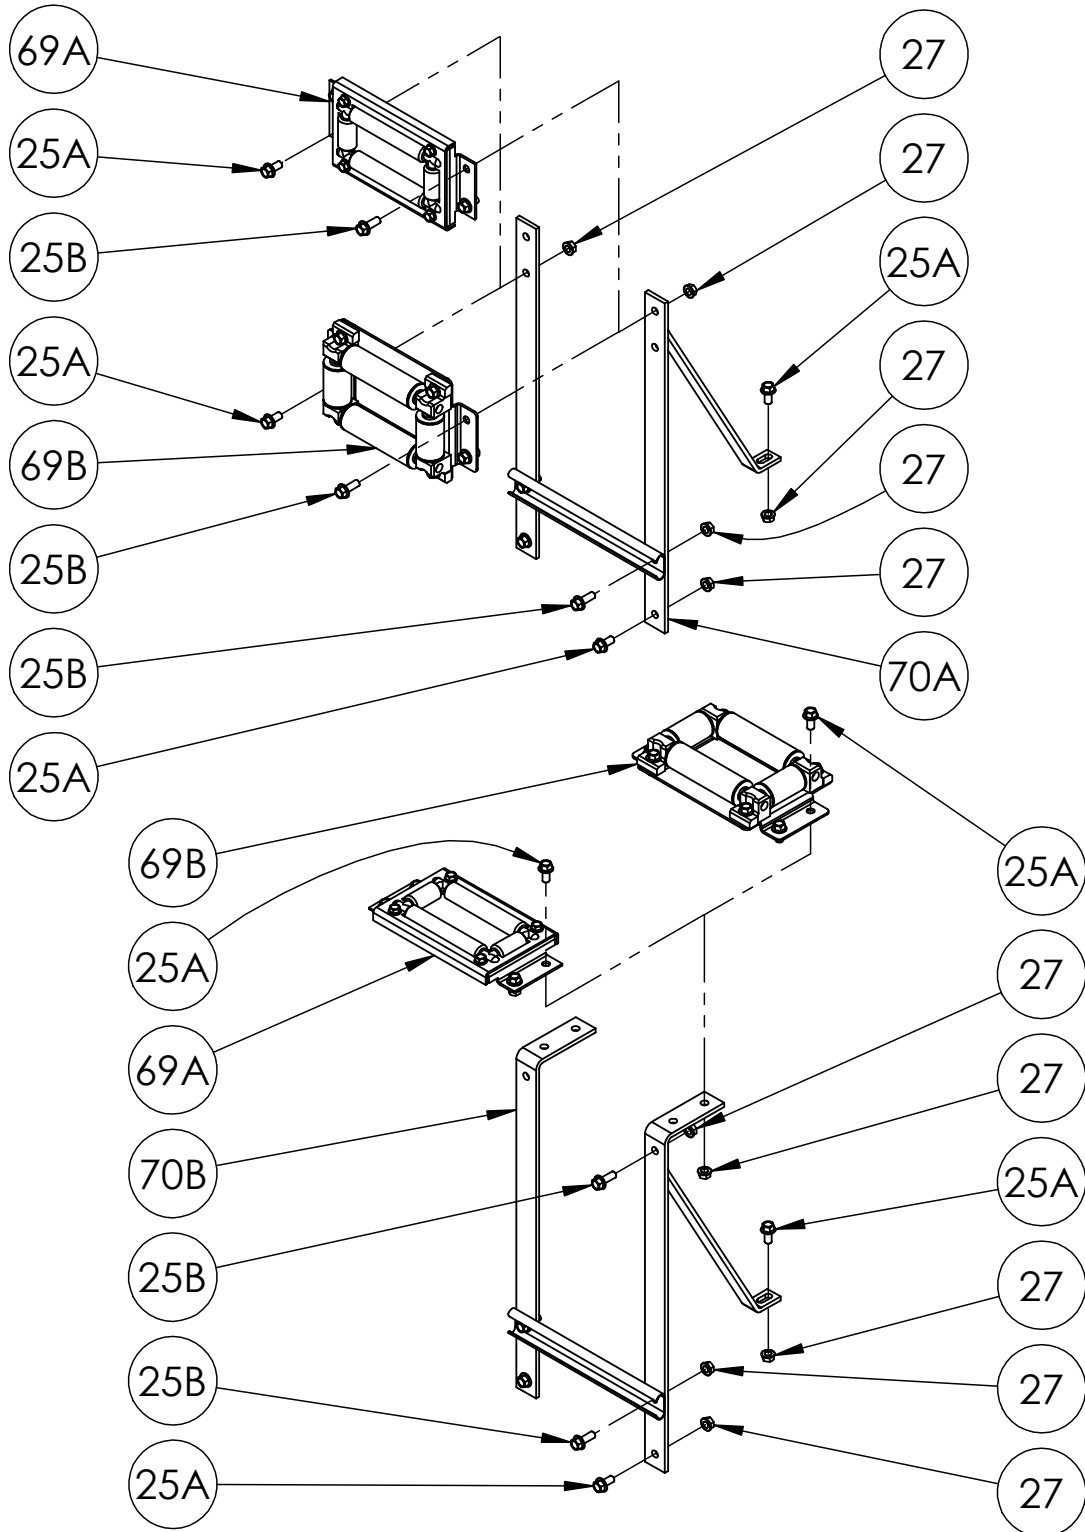

ISO 258
PARTS LIST

**Regular Series Spring Reel
TR or VR Roller Brackets**

PARTS LIST
ISO 258
Regular Series Spring Reel TR or VR Roller Brackets

When Ordering Parts
BE SURE TO SPECIFY COMPLETE MODEL NUMBER and SERIAL NUMBER OF REEL
USE PART NUMBER!

<u>Item No.</u>	<u>Description</u>	<u>Part No.</u>	<u>Quantity</u>	<u>Quantity</u>
25A	3/8"-16 x 3/4" Spinlock Bolt	9904.2201	6	7
25A	3/8"-16 x 3/4" Stainless Steel Spinlock Bolt	9960.0009	6	7
25B	3/8"-16 x 1" Spinlock Bolt	9904.2202	3	3
25B	3/8"-16 x 1" Stainless Steel Hex Head Bolt	9960.0072	3	3
27	3/8"-16 Spinlock Nut.....	9904.6200	9	10
27	3/8"-16 Stainless Steel Spinlock Nut.....	9960.0091	9	10
69A	R200 Roller Assembly Complete (see ISO-250 for parts).....	Specify Model	1	1
69A	R200S Roller Assembly Complete (see ISO-250 for parts).....	Specify Model	1	1
69B	R300 Roller Assembly Complete (see ISO-245 for parts).....	Specify Model	1	1
69B	R300S Roller Assembly Complete (see ISO-245 for parts).....	Specify Model	1	1
70A	"TR" Spring Reel Roller Bracket Complete	9941.0091	1	-
70A	"TR" 304 Stainless Steel Spring Reel Roller Bracket Complete.....	9941.0106	1	-
70B	"VR" Spring Reel Roller Bracket Complete	9941.0090	-	1
70B	"VR" 304 Stainless Steel Spring Reel Roller Bracket Complete	9941.0105	-	1