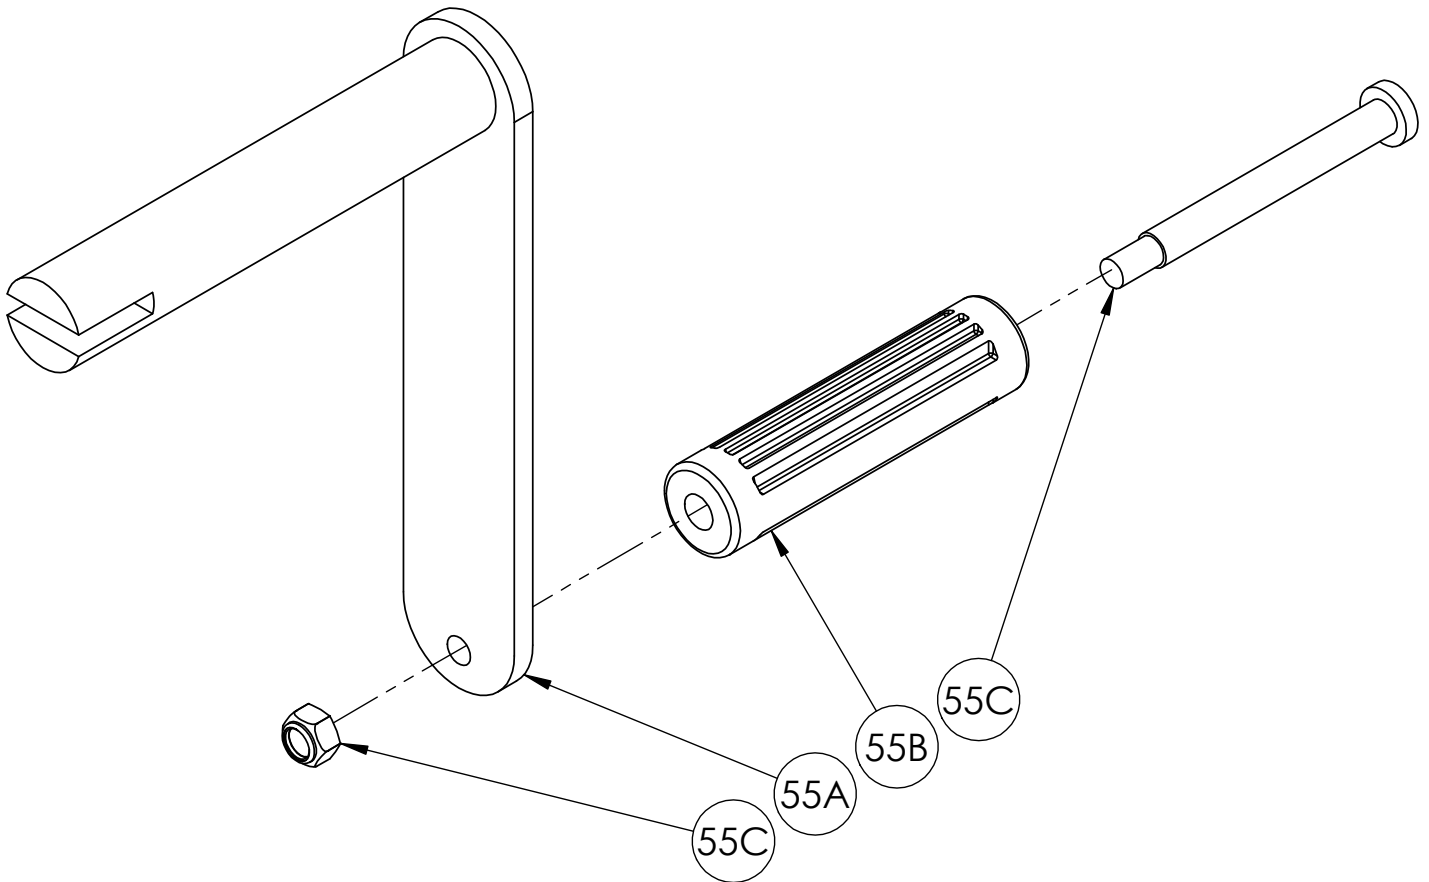

ISO 256 PARTS LIST

1" Pinned Hub Crank Handle Assembly

PARTS LIST
ISO 256
1" Pinned Hub Crank Handle Assembly

When Ordering Parts
BE SURE TO SPECIFY COMPLETE MODEL NUMBER and SERIAL NUMBER OF REEL
USE PART NUMBER!

<u>Item No.</u>	<u>Description</u>	<u>Part No.</u>	<u>Quantity</u>
-	Removable Hand Crank (E-Coated).....	9914.0031	1
-	Stainless Steel Removable Hand Crank	9914.0034	1
55A	Crank Weldment, only	9914.0032	1
55A	Stainless Steel Crank Weldment, only	9914.0035	1
55B	Black Plastic Handle for Crank, only	9914.0506	1
55C	3/8" Round Shoulder Bolt w/ Nut for Black Plastic Handle	9914.0511	1