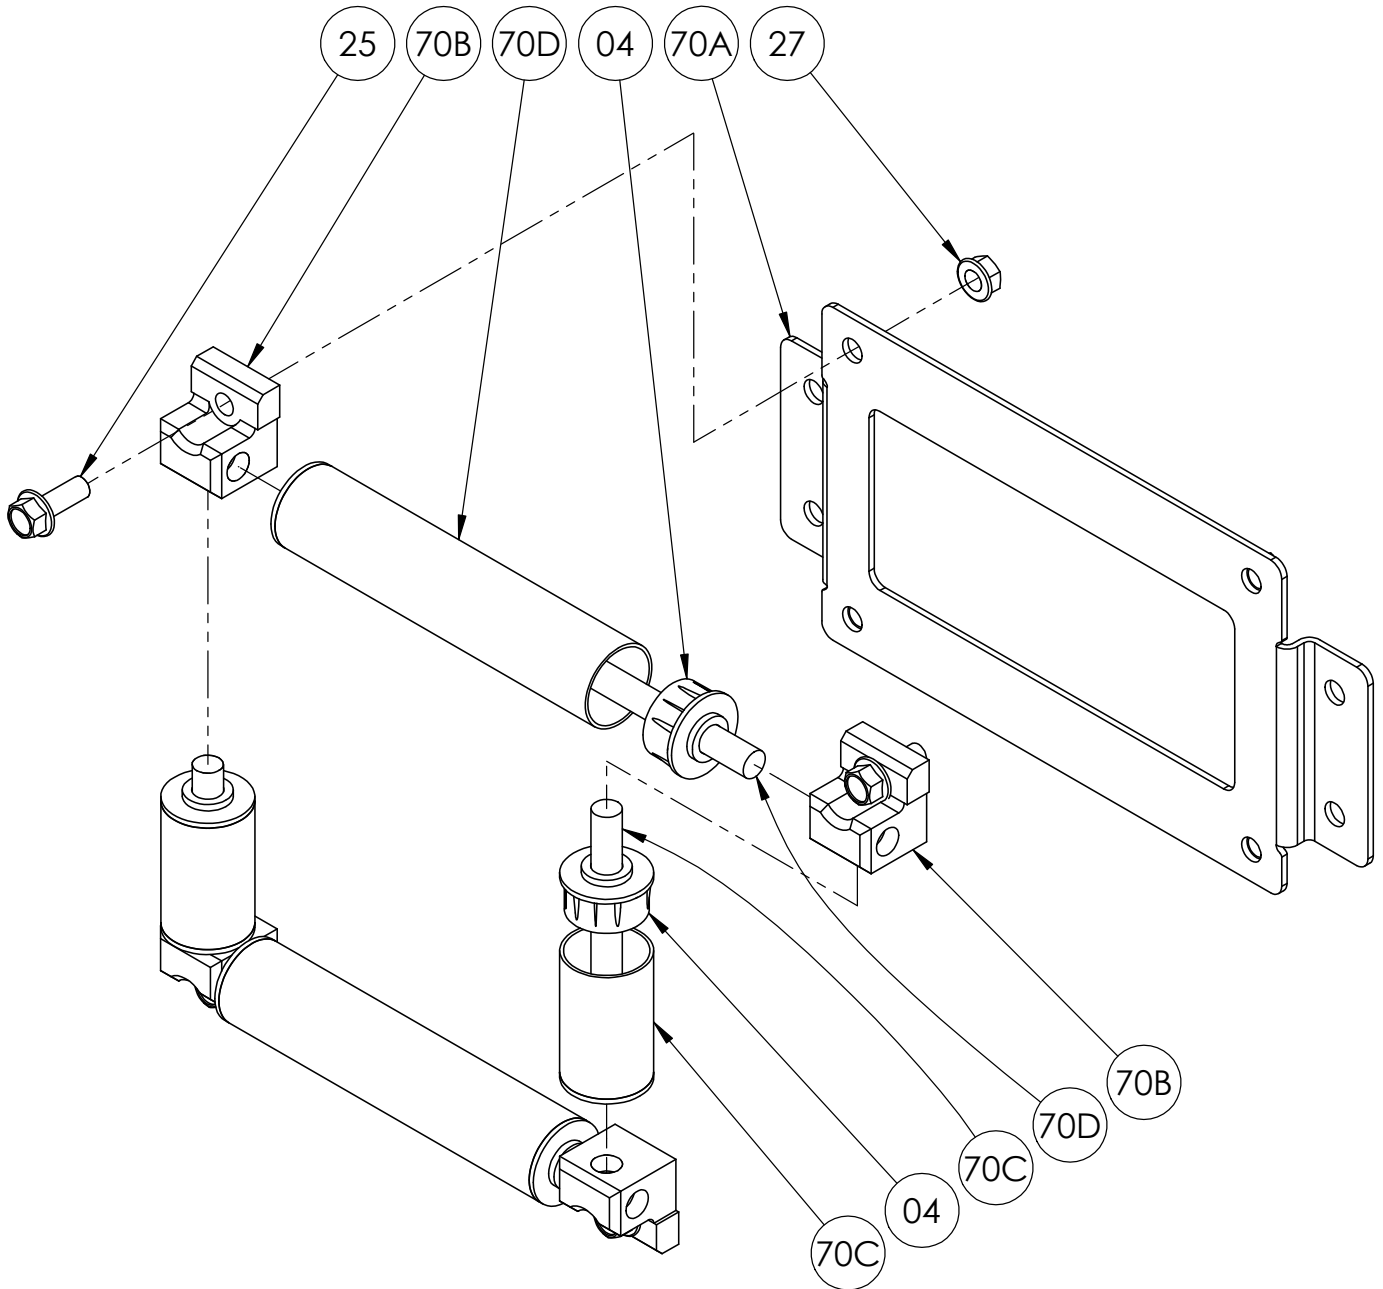

ISO 245
PARTS LIST
R300 SERIES
ROLLER ASSEMBLY

**PARTS LIST
ISO 245
R300 Series Roller Assembly**

**When Ordering Parts
BE SURE TO SPECIFY COMPLETE MODEL NUMBER and SERIAL NUMBER OF REEL
USE PART NUMBER!**

<u>Item No.</u>	<u>Description</u>	<u>Part No.</u>	<u>Quantity</u>
-	R306 Roller Assembly (for 6" Drum Width)	9939.0104	1
-	R306S Stainless Steel Roller Assembly (for 6" Drum Width).....	9939.0124	1
-	R308 Roller Assembly (for 8" Drum Width)	9939.0105	1
-	R308S Stainless Steel Roller Assembly (for 8" Drum Width).....	9939.0125	1
-	R310 Roller Assembly (for 10" Drum Width)	9939.0106	1
-	R310S Stainless Steel Roller Assembly (for 10" Drum Width).....	9939.0126	1
04	FH-303-15, 1.5" Black Trunnion Bearing (Thru Hole Style).....	9940.0007	8
25	3/8"-16 x 1" Spinlock Bolt	9904.2202	4
25	3/8"-16 x 1" Stainless Steel Spinlock Bolt	9960.0072	4
27	3/8"-16 Spinlock Nut.....	9904.6200	4
27	3/8"-16 Stainless Steel Spinlock Nut.....	9960.0091	4
70A	R300 Series Roller Bracket Frame	Specify Model	1
70A	R300 Series Stainless Steel Roller Bracket Frame	Specify Model	1
70B	EH-650 Mounting Block (Die Cast Plated)	9940.0076	4
70C	1-1/2" Stainless Steel Roller w/ Rod - 3" Long (for Side Roller).....	9940.0165	2
70D	1-1/2" Stainless Steel Roller w/ Rod - Specify Length (for Horizontal Roller)	Specify Model	2