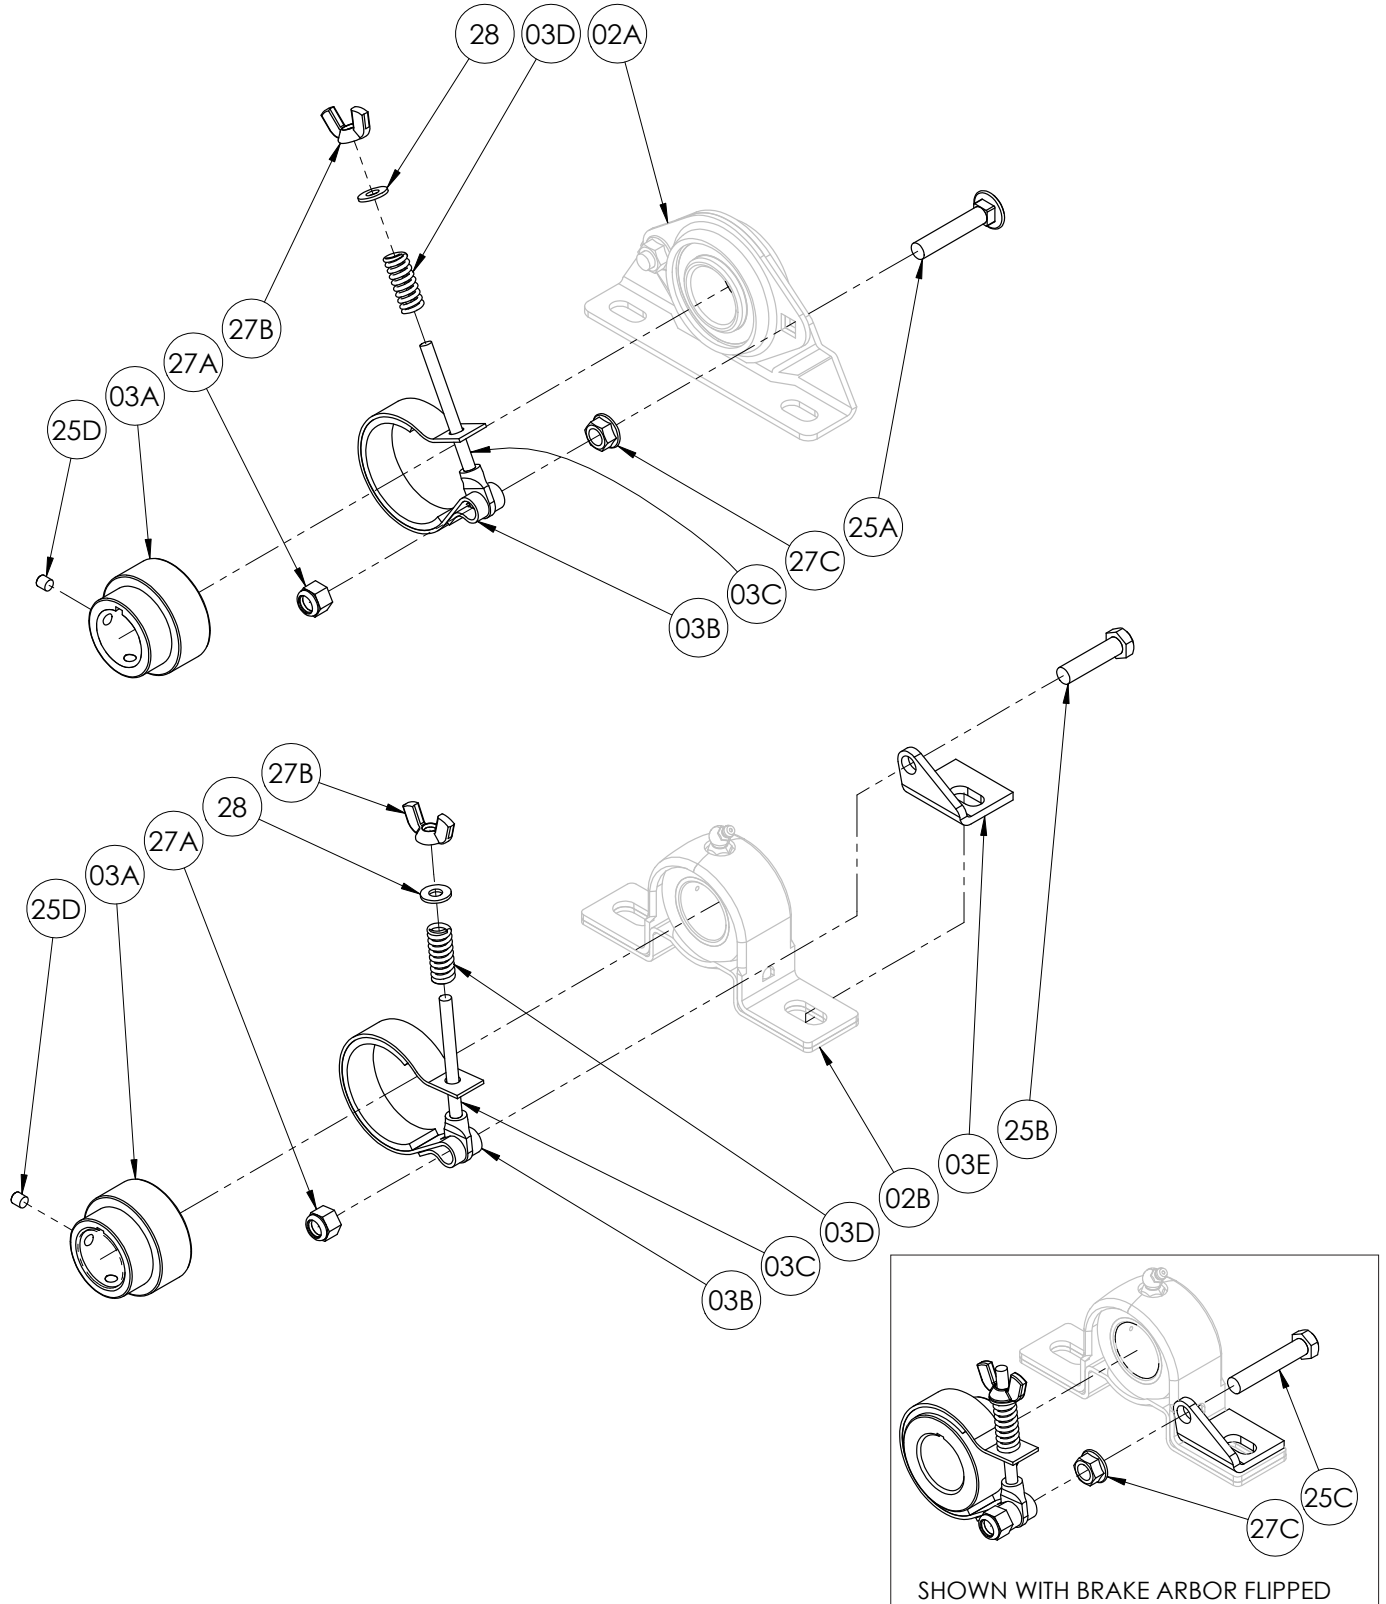

ISO 212
PARTS LIST
BEARING MOUNTED STRAP
BRAKE ASSEMBLY

PARTS LIST
ISO 212
Bearing Mounted Strap Brake Assembly

When Ordering Parts
BE SURE TO SPECIFY COMPLETE MODEL NUMBER and SERIAL NUMBER OF REEL
USE PART NUMBER!

<u>Item #.</u>	<u>Description</u>	<u>Part No.</u>	<u>Qty</u>
-	Band (Comet) Brake Assembly (Bearing Mounted Style) w/ 1.285" I.D. Brake Hub	9947.0090	-
-	Band (Comet) Brake Assembly (Strap Bearing Style) w/ "L" Bracket per P03A-00210	9947.0099	-
-	Band (Comet) Brake Assembly (Bearing Mounted Style) w/ 1.5" I.D. Brake Hub	9947.0063	-
02A	Self Aligning Bearing Assembly (see ISO-210 for parts)	Specify Model	1
02B	Strap Bearing Assembly (see ISO-211 for parts)	Specify Model	1
03A	Band (Comet) Brake Hub - Plated (1.285" Bore)	9947.0038	1
03A	Band (Comet) Brake Iron Hub (1.5" Bore), per P03A-00260	9947.0060	1
03A	303 Stainless Steel Band (Comet) Brake Hub (1.285" Bore)	9947.0039	1
03B	Band (Comet) Brake Strap, only	9947.0091	1
03C	1/4"-20 Band (3.5" Standard Length) Brake Tension Adjustment Rod	9947.0094	1
03D	Stainless Steel Band (Comet) Brake Spring (1-5/16" Length)	9947.0096	1
03E	Pair of Stainless Steel Band Brake L-Brackets, per P03A-00210	9947.0097	1
03F	Band (Comet) Brake Tension Adjustment Kit (includes Items 03C, 03D, 25A, 27B, & 28A)	9947.0092	1
03G	Bearing Mounted Band (Comet) Brake Hardware (includes Items 25A, 27A, & 27C)	9947.0093	1
25A	3/8"-16 x 2" Carriage Bolt (replaces one Self Aligning Bearing Carriage Bolt)	9904.0206	1
25B	3/8"-16 x 1-1/2" Stainless Steel Hex Head Bolt (for Strap Bearing)	9960.0015	1
25C	3/8"-16 x 2" Hex Head Cap Screw (for Brakes with Arbor Flipped)	9904.1206	1
25D	1/4"-20 x 1/4" Allen Set Screw w/ Nylok Insert	9958.0002	2
27A	3/8"-16 ESNA Locknut Thin (for Self Aligning Bearing)	9958.0040	1
27A	3/8"-16 Stainless Steel Nylon Locknut (for Strap Bearing)	9960.0098	1
27B	1/4"-20 Band (Comet) Brake Wing Nut	9947.0095	1
27C	3/8"-16 Spinlock Nut	9904.6200	1
27C	3/8"-16 Stainless Steel Spinlock Nut (for Brakes with Arbor Flipped)	9960.0091	1
28	1/4" Flat Washer	9954.0005	1