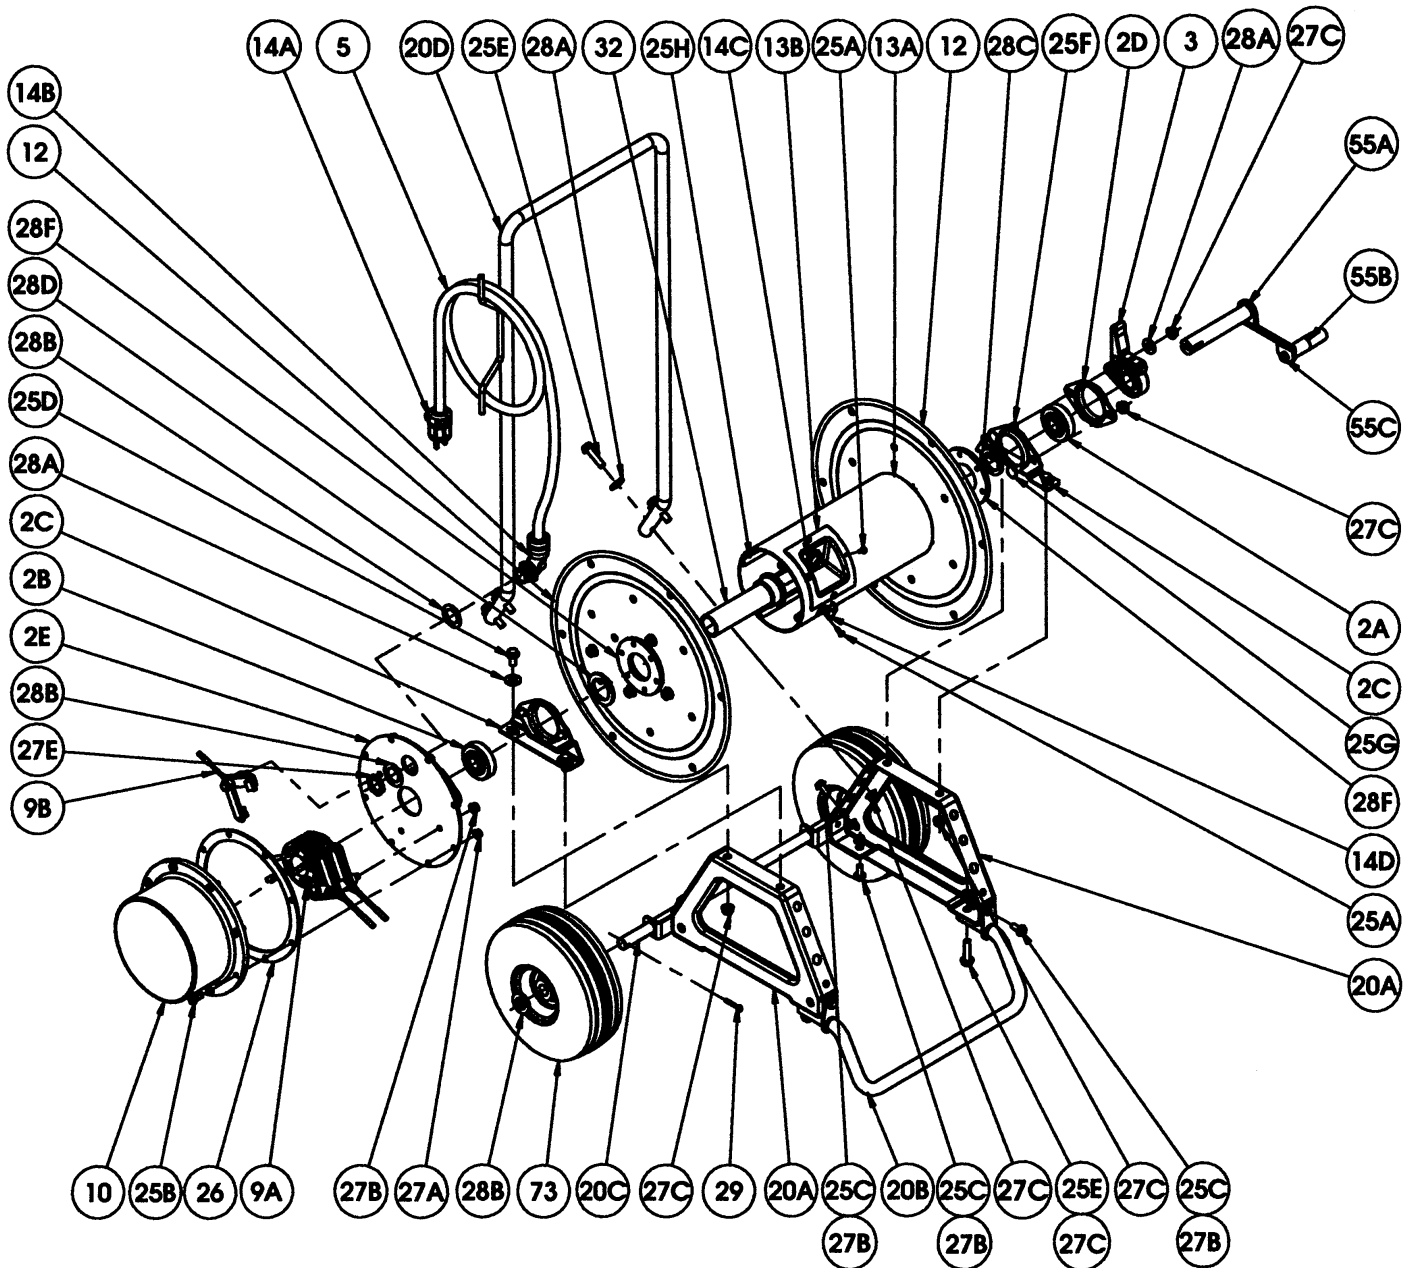

ISO 189 PARTS LIST MODEL AT 1300

PARTS LIST
ISO 189
Model AT 1300

When ordering parts

BE SURE TO SPECIFY COMPLETE MODEL NUMBER and SERIAL NUMBER OF REEL.
USE PART NUMBER!

<u>Drawing No.</u>	<u>Description</u>	<u>PART NUMBER</u>	<u>Quantity</u>
2	1" S.A. BRG Complete (Back).....	9902.1400	1
2A	1" BRG Insert.....	9902.1500	1
2B	1-1/2" BRG Insert	9902.4001	1
2C	Self Aligning Bearing Pillow Block.....	9902.2900	1
2D	Self Aligning Bearing Holder.....	9902.2800	1
2E	Collector Backing Plate w/S.A. Bearing Holder.....	9943.0005	1
3	Cam Lock Brake Complete.....	9947.0140	1
5	10/3 Cable	9955.0140	6 Ft.
9A	3 Conductor Collector Ring - 45 Amps.....	9942.0314	1
9B	Collector Brush Harness.....	9943.0019	3
10	Collector Cover.....	9943.0001	1
12	16-1/2" Dia. Disc.....	9903.0516	1
13A	Drum, 6" Dia. Alum.(Specify Model)	9905.7112	1
13B	Plastic Cutout Cover 6" Drum.....	9955.0019	1
14A	15 Amp 3 Prong Male Plug.....	9955.0082	1
14B	3/4" 90 DEG Strain Relief.....	9955.0011	1
14C	1" Rubber Grommet.....	9955.0032	1
14D	1/2" Cable Clamp.....	9955.0015	1
20A	Side Frame	9906.0011	2
20B	Front Foot	9906.0733	1
20C	Wheel Axle.....	9906.0734	1
20D	Push Handle	9906.0731	1
25A	10 x 1/2" Type BT SLTD HEX HD Self Tap SCR	9958.0001	5
25B	1/4" - 20 x 3/4" Hex Head Bolt	9904.1001	8
25C	5/16"-18 x 3/4" Hex Head Bolt.....	9904.1101	6
25D	3/8" - 16 x 3/4" Spinlock Bolt.....	9904.2201	3
25E	3/8" - 16 x 1-1/2" Spinlock Bolt.....	9904.2204	6
25F	3/8" - 16 x 2" Carriage Bolt.....	9904.0206	1
25G	3/8" - 16 x 3/4" Carriage Bolt.....	9904.0201	3
25H	3/8" - 16 x 13" Carriage Bolt w/Nut	9904.0223	4
26	Collector Cover Gasket	9943.0004	1
27A	1/4" - 20 Spinlock Nut.....	9904.6000	8
27B	5/16" - 18 Spinlock Nut.....	9904.6100	2
27C	3/8" - 16 Spinlock Nut.....	9904.6200	12
27E	3/4" Locking Nut	9955.0014	1
28A	3/8" Flat Washer	9954.0007	8
28B	3/4" Flat Washer	9954.0010	2
28C	1" Hub Spacer Washer	9954.0021	As Needed
28D	1-1/2" Hub Spacer Washer.....	9954.0022	As Needed
28F	Disc Washer.....	9965.0015	2
28G	3/4" Reducing Washer	9955.0013	2
29	Cotter Pin.....	9965.0070	2
32	Hub Assembly.....	9955.0079	1
55A	Hand Crank Complete (Offset).....	9914.0072	1
55B	Hand Crank Handle Only.....	9914.0506	1
55C	Hand Crank Handle Bolt w/Nut	9914.0511	1
73	Wheel.....	9965.0066	2