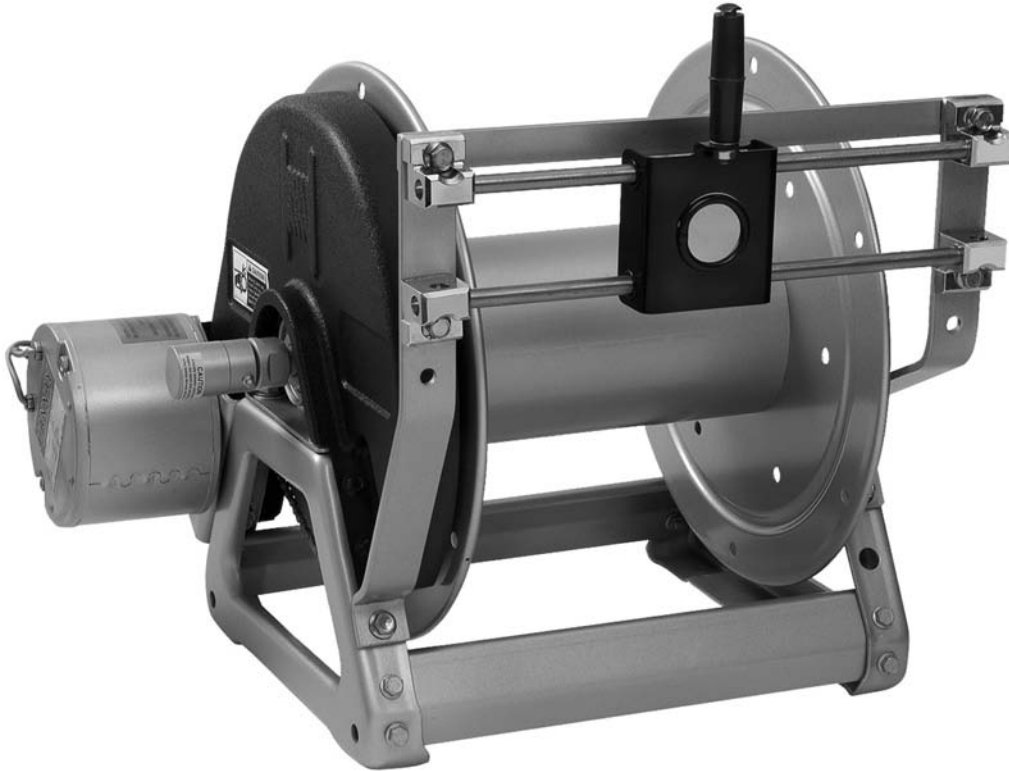

New Hannay HG-15 Hose Guide

For 1500 series Reels

1500 Series

Hannay Reels now offers an affordable Hose Guide for our 1500-1600-1800-2000-4000 series reels. A clean and efficient way to rewind hose for frequent and repetitive use applications.

- Simple design to rewind hose evenly and neatly every time
- No need to handle dirty or contaminated hose
- Powder-Coated bracket, stainless steel guide rods and nylon rollers assure long service life
- Designed for aftermarket installation

Hose Guide Kit – HGK-15 Hannay Part #9956.2200

Kit includes HG-15 Hose Guide, handle grip, 2 stainless steel guide rods, 4 mounting blocks, steel mounting bracket set, and all mounting hardware.

Hose Guide – HG-15 Hannay Part #9956.2000