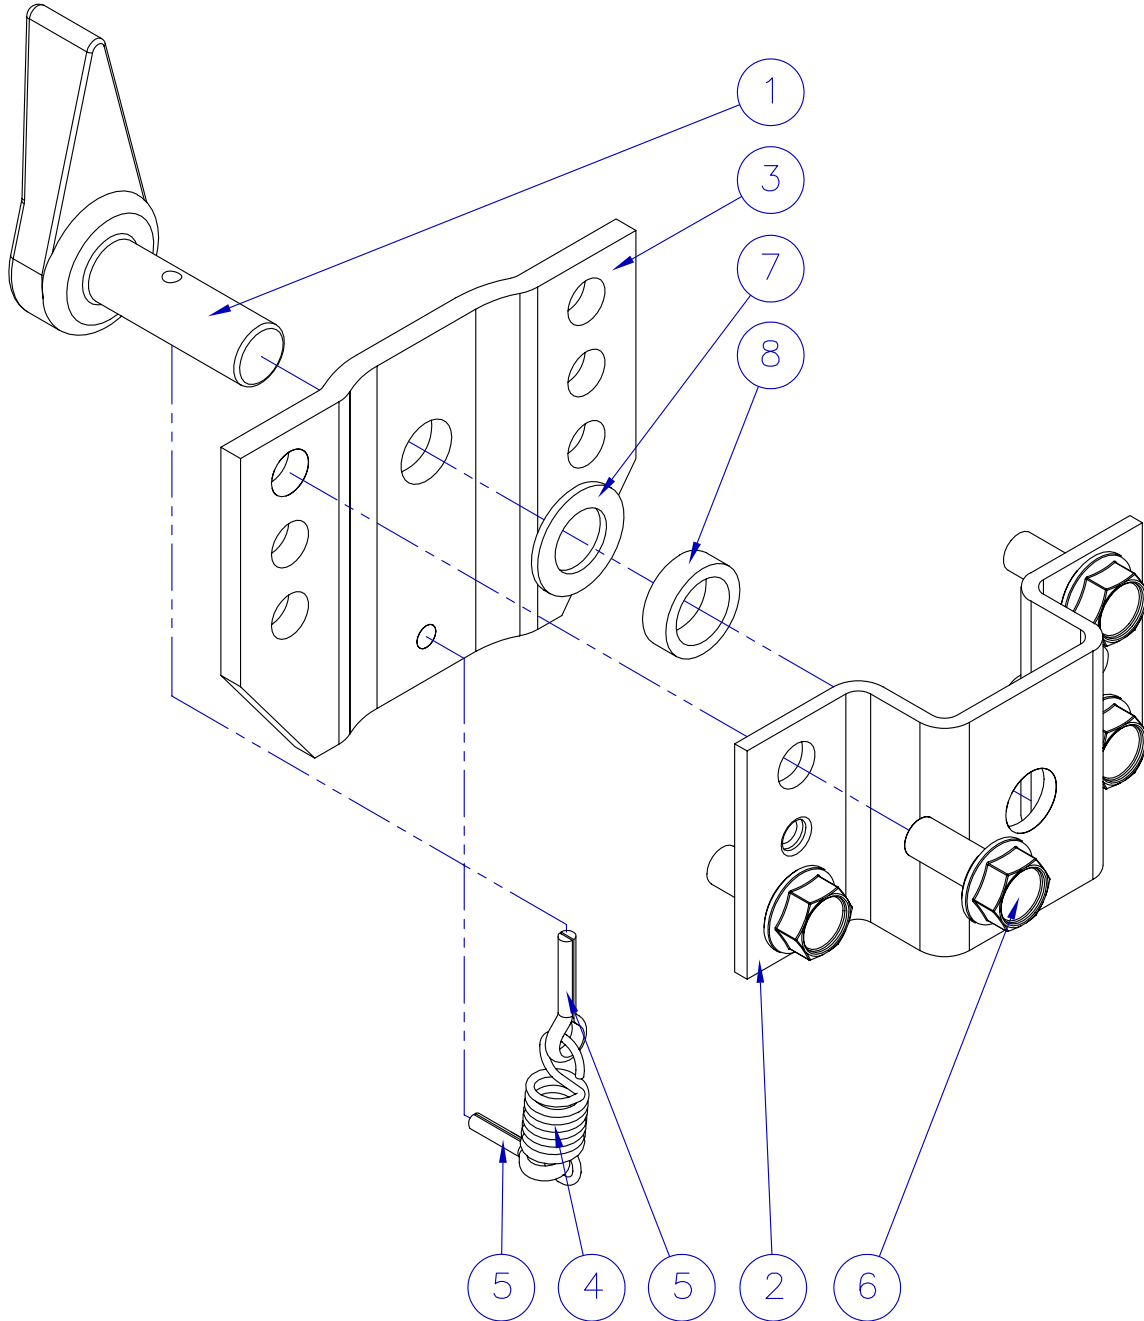

ISO 207

PARTS LIST

N Series Pawl Assembly

Hannay ISO Parts Lists are available
at www.hannay.com

PARTS LIST
 ISO-207
 N Series Pawl Assembly

When Ordering Parts
BE SURE TO SPECIFY COMPLETE MODEL NUMBER and SERIAL NUMBER OF REEL
USE PART NUMBER!

Item No.	Description	Part No.	Quantity
01	Ratchet Pawl	9922.0020	1
02	Ratchet Pawl Housing - Outer (N Series)	9922.0026	1
03	Ratchet Pawl Housing - Inner (N Series)	9922.0027	1
04	Ratchet Locking Spring	9922.0008	1
05	1/8" x 1" Stainless Steel Cotter Pin - (for Pawl)	9922.0024	2
06	5/16" - 18 x 3/4" Thread Cutting Hex Head Bolt	9958.0055	4
07	1/2" Stainless Steel S.A.E. Flat Washer	9954.0008	1
08	3/4" O.D. x 17/32" I.D. x 7/32" Long Spacer	9922.0022	1