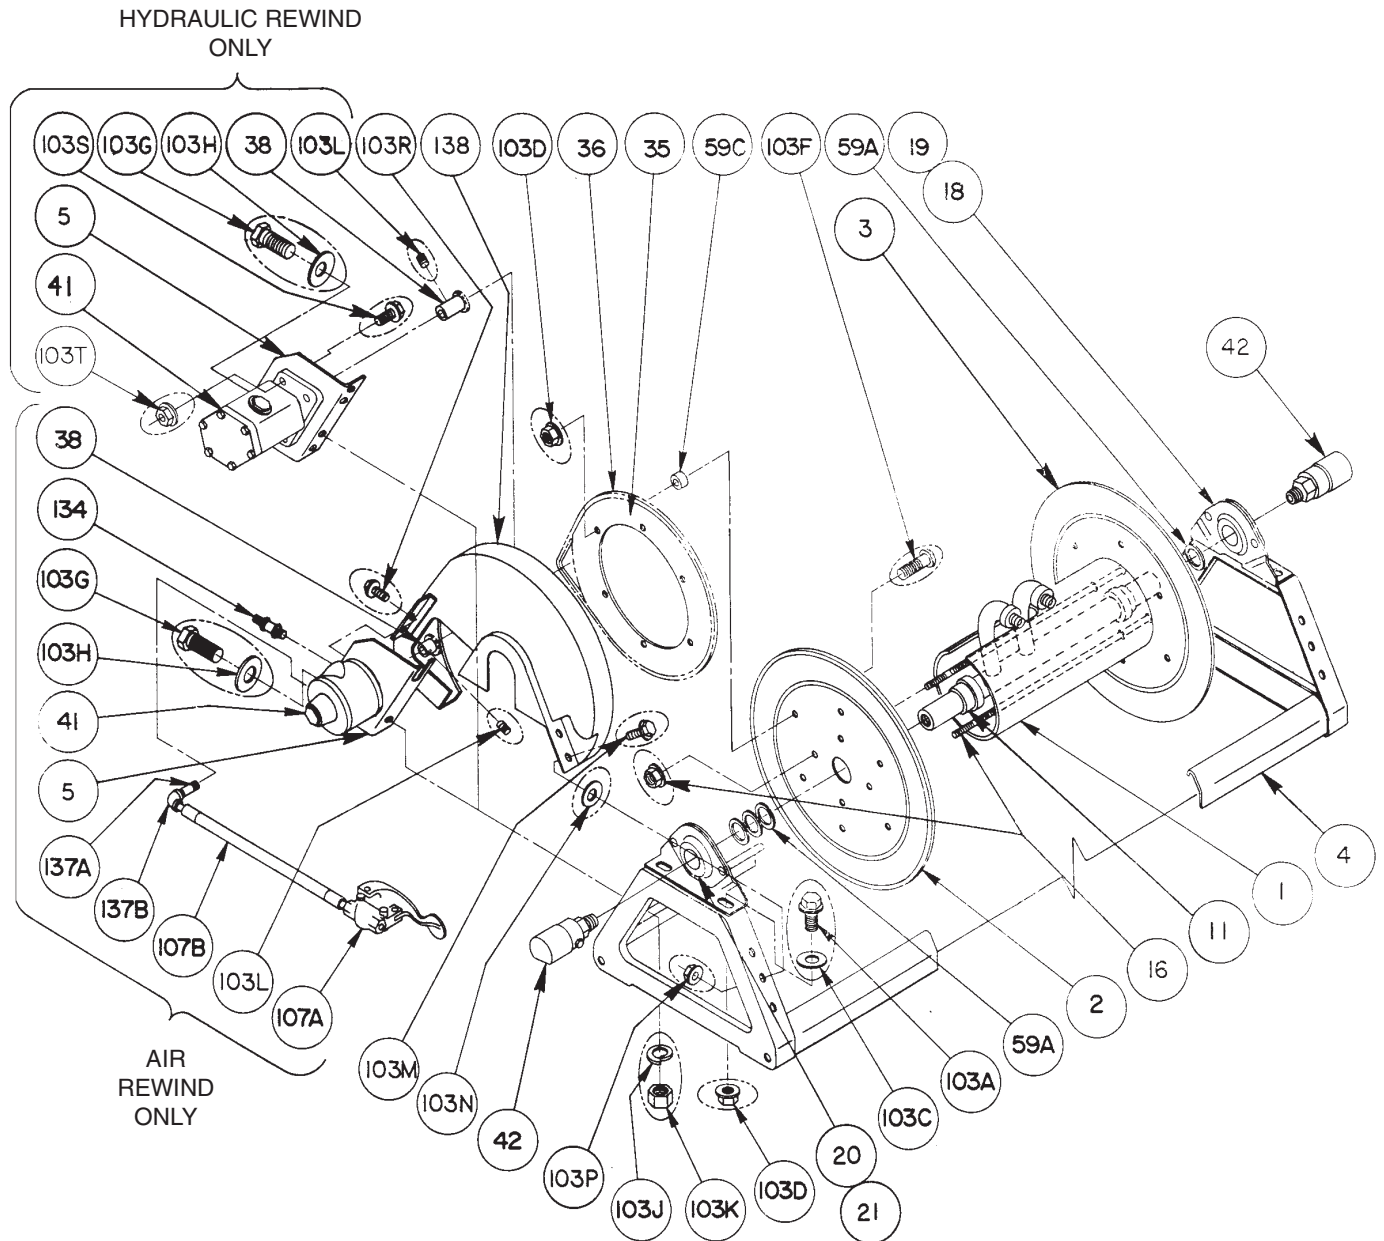

Hannay Reels®

The reel leader.

Hannay Reels, Inc., 553 State Route 143
Westerlo, NY 12193-0159
Telephone 518-797-3791 • Toll Free 877-GO REELS (467-3357)
FAX 1-800-REELING (733-5464)
INT'L FAX (518) 797-3259
Website: www.hannay.com
E-mail: reels@hannay.com

ISO 187 PARTS LIST 2400 SERIES POWER REWIND

Hannay ISO Parts Lists are available
at www.hannay.com